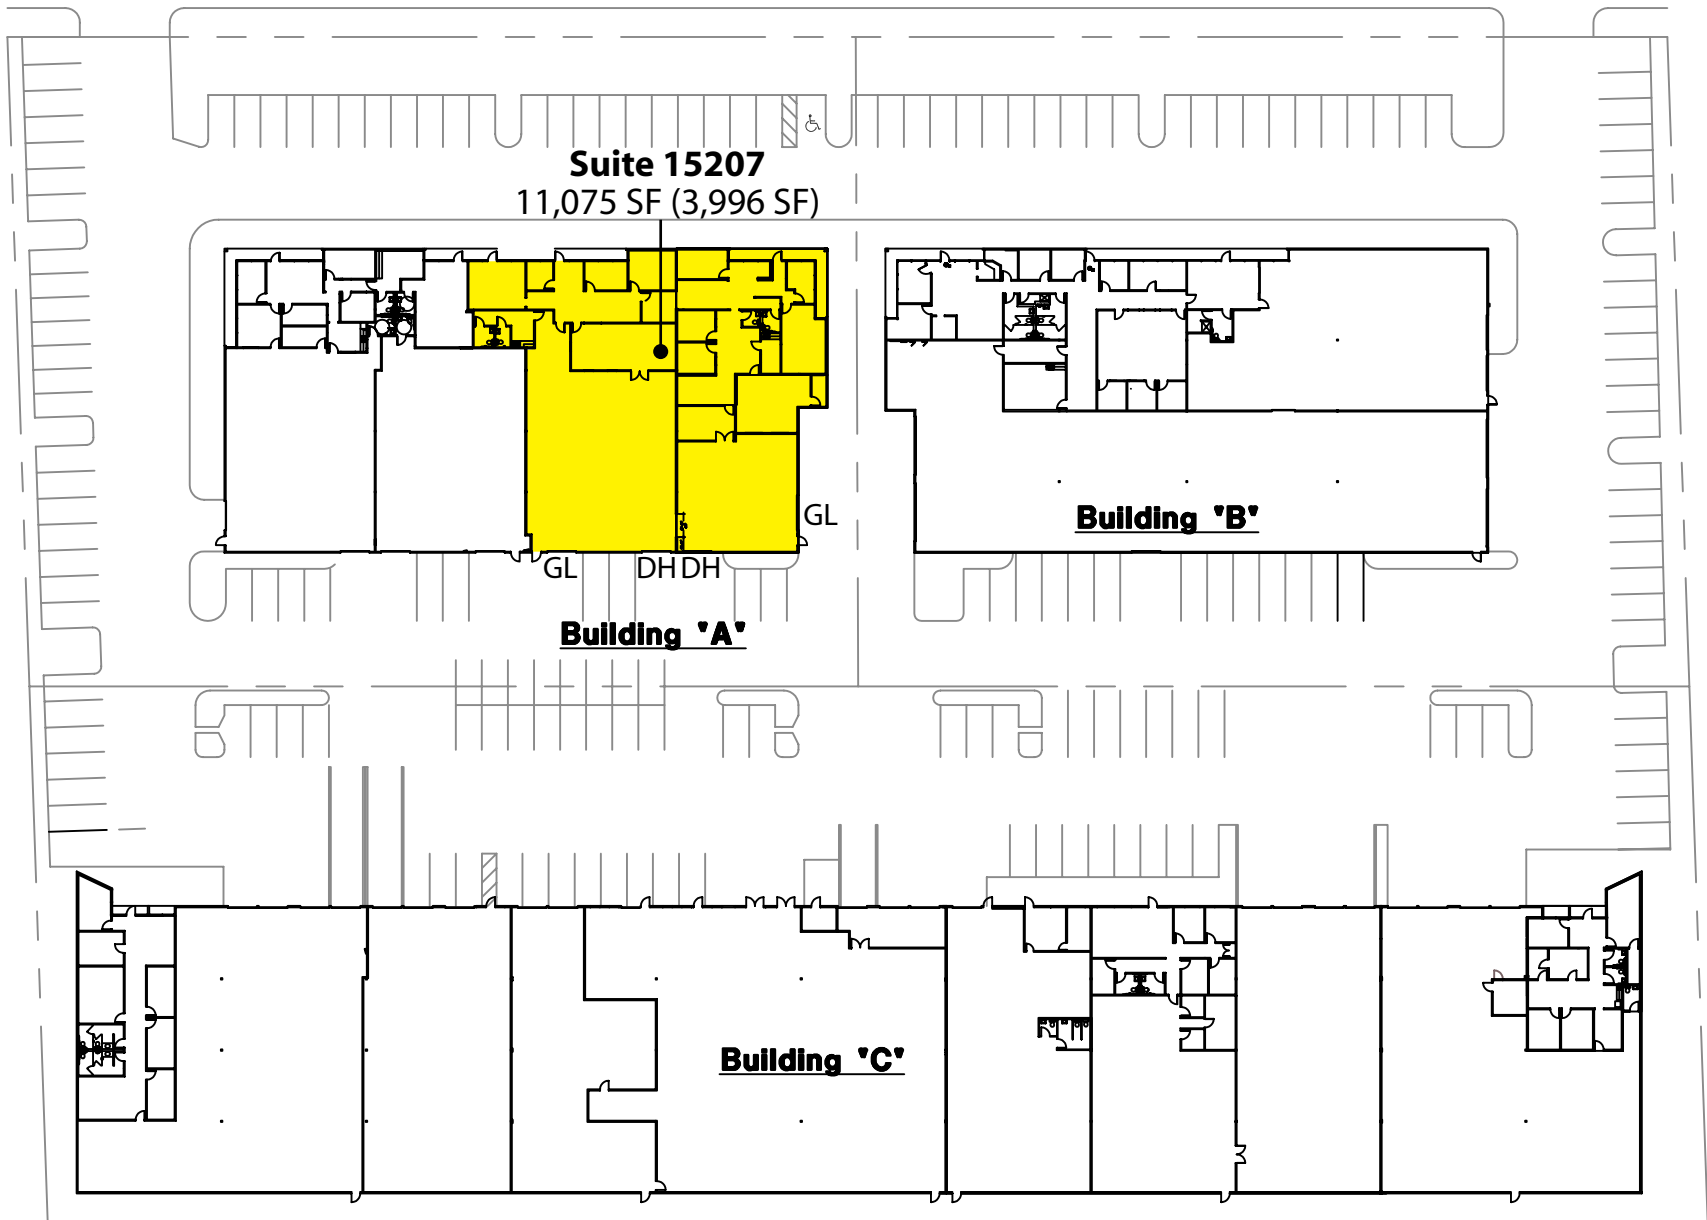

NE 95th Street

WILLOWS PARK I & II

15205 - 15235 NE 95th Street | Redmond, WA

RH | ROSEN
HARBOTTLE
COMMERCIAL REAL ESTATE