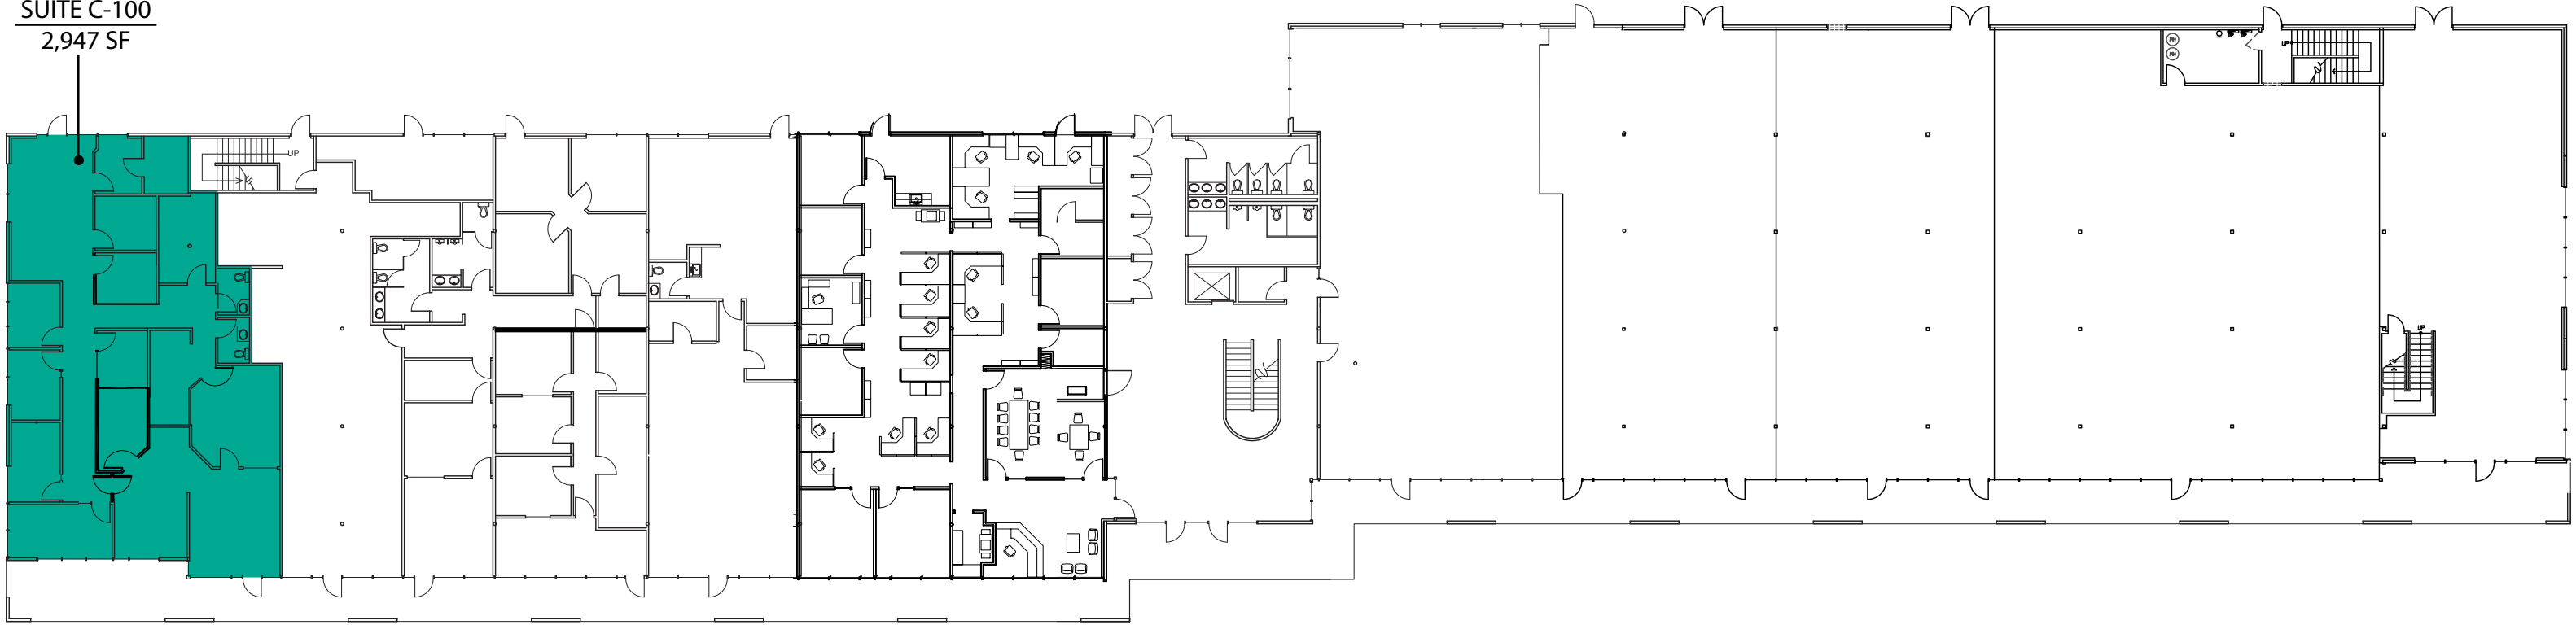

SUITE C-100
2,947 SF

KENT BUSINESS CAMPUS - BUILDING C (1st Floor)

841 N Central Avenue | Kent, WA 98032