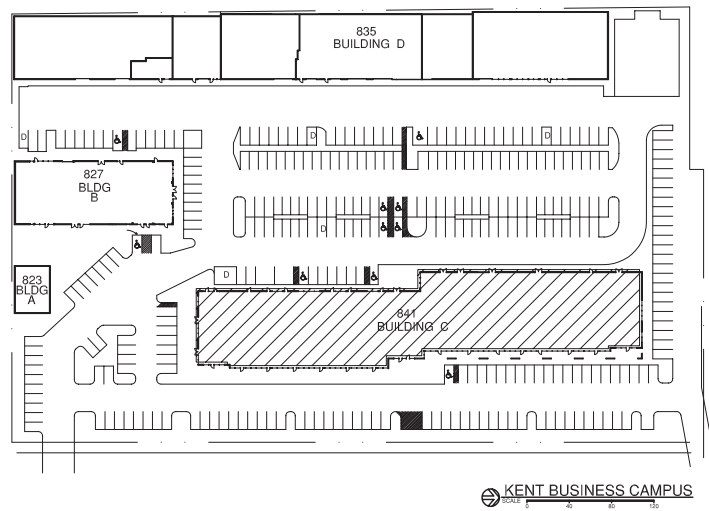

SUITE C-100
2,947 SF

KENT BUSINESS CAMPUS - BUILDING C (1st Floor)

841 N Central Avenue | Kent, WA 98032