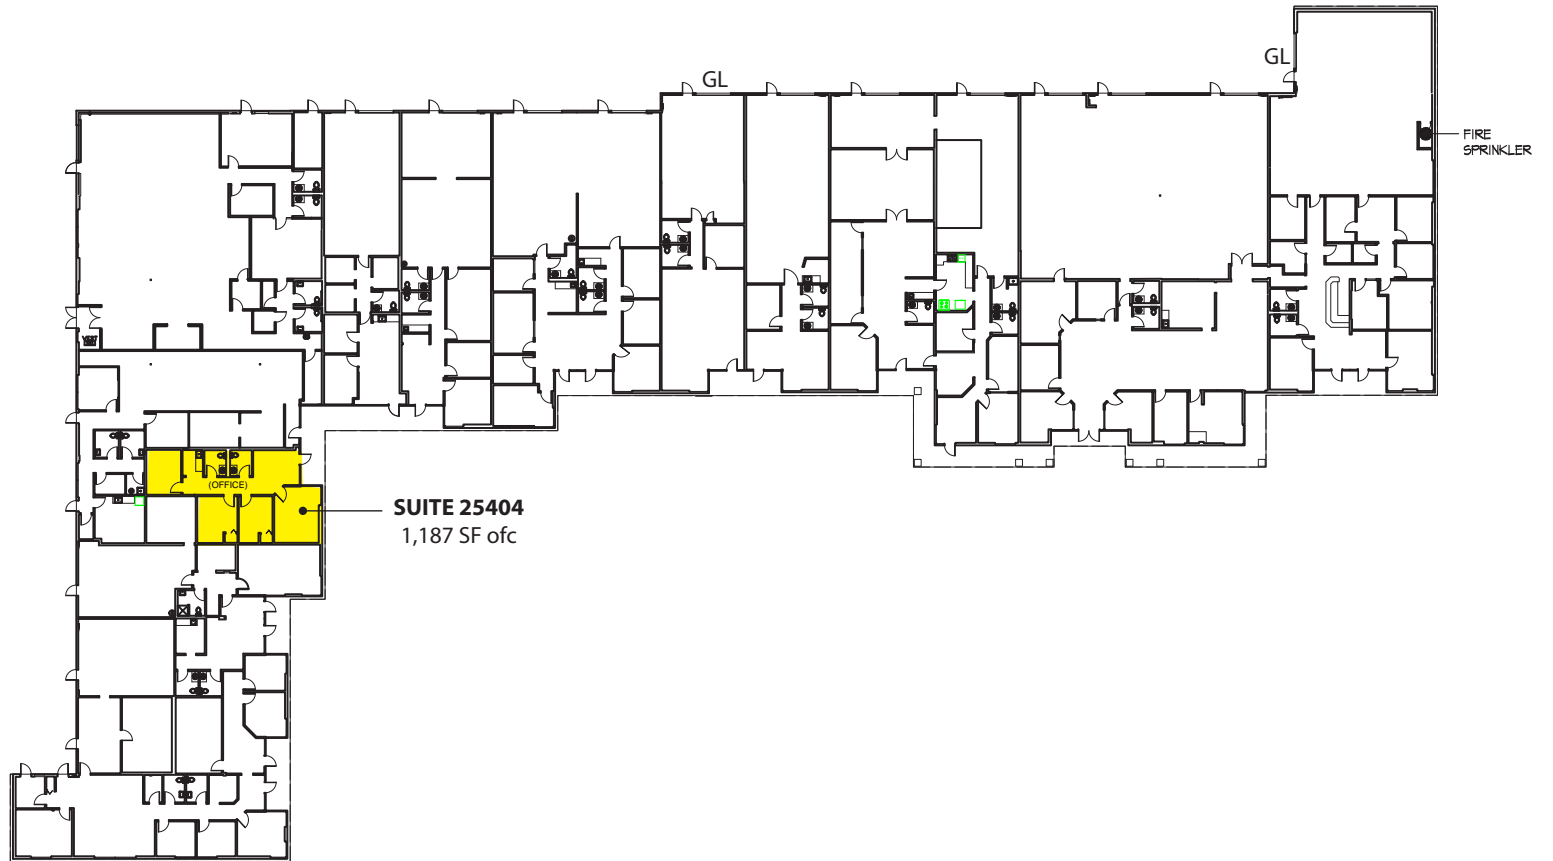

KENT BUSINESS CENTER

25316-25530 74th Avenue S, Kent, WA 98032

Building A

Suite	SF	Available
25404	1,187	NOW

Rosen-Harbottle Commercial Real Estate | P.O. Box 5003 Bellevue, WA 98009-5003
phone: (425) 454-3030 fax: (425) 454-6705 | www.rosenharbottle.com

The information provided has been obtained from sources believed reliable. While we do not doubt its accuracy, we have not verified and make no guarantee, warranty or representation about it. It is your sole responsibility to independently confirm its accuracy and completeness.