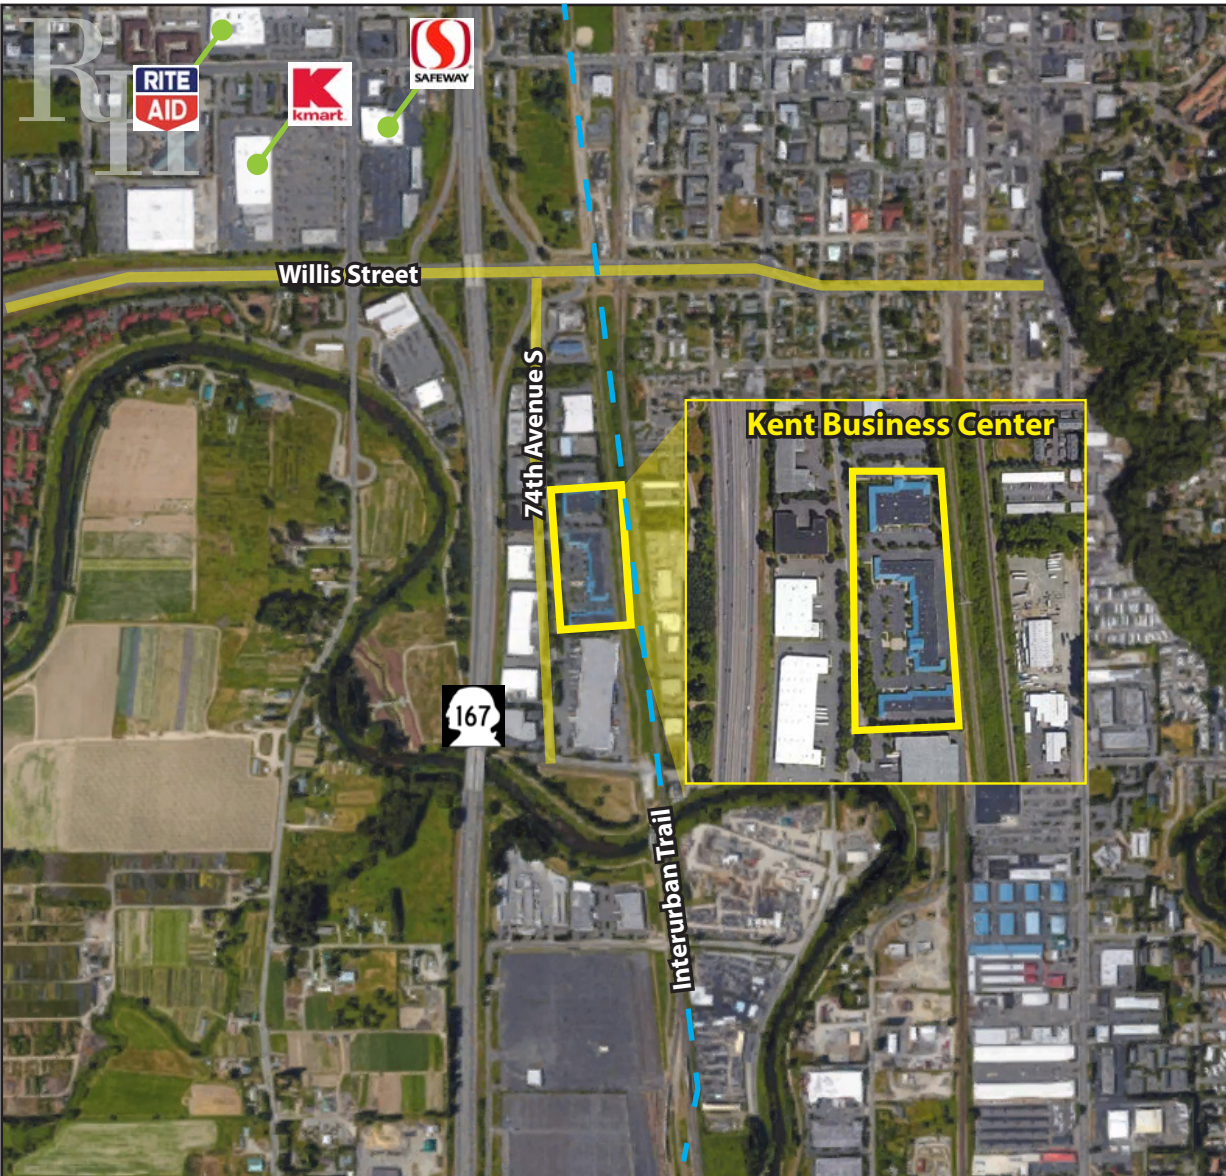

KENT BUSINESS CENTER

25316-25530 74th Avenue S, Kent, WA 98032

For more information, contact:

**ROSEN~HARBOTTLE
COMMERCIAL REAL ESTATE**

Brian Stewart

(425) 289-2222

brians@rosenharbottle.com

Grant Rubenstein

(425) 289-2220

grant@rosenharbottle.com

www.rosenharbottle.com

Rosen-Harbottle Commercial Real Estate | P.O. Box 5003 Bellevue, WA 98009-5003
phone: (425) 454-3030 fax: (425) 454-6705 | www.rosenharbottle.com

The information provided has been obtained from sources believed reliable. While we do not doubt its accuracy, we have not verified and make no guarantee, warranty or representation about it. It is your sole responsibility to independently confirm its accuracy and completeness.