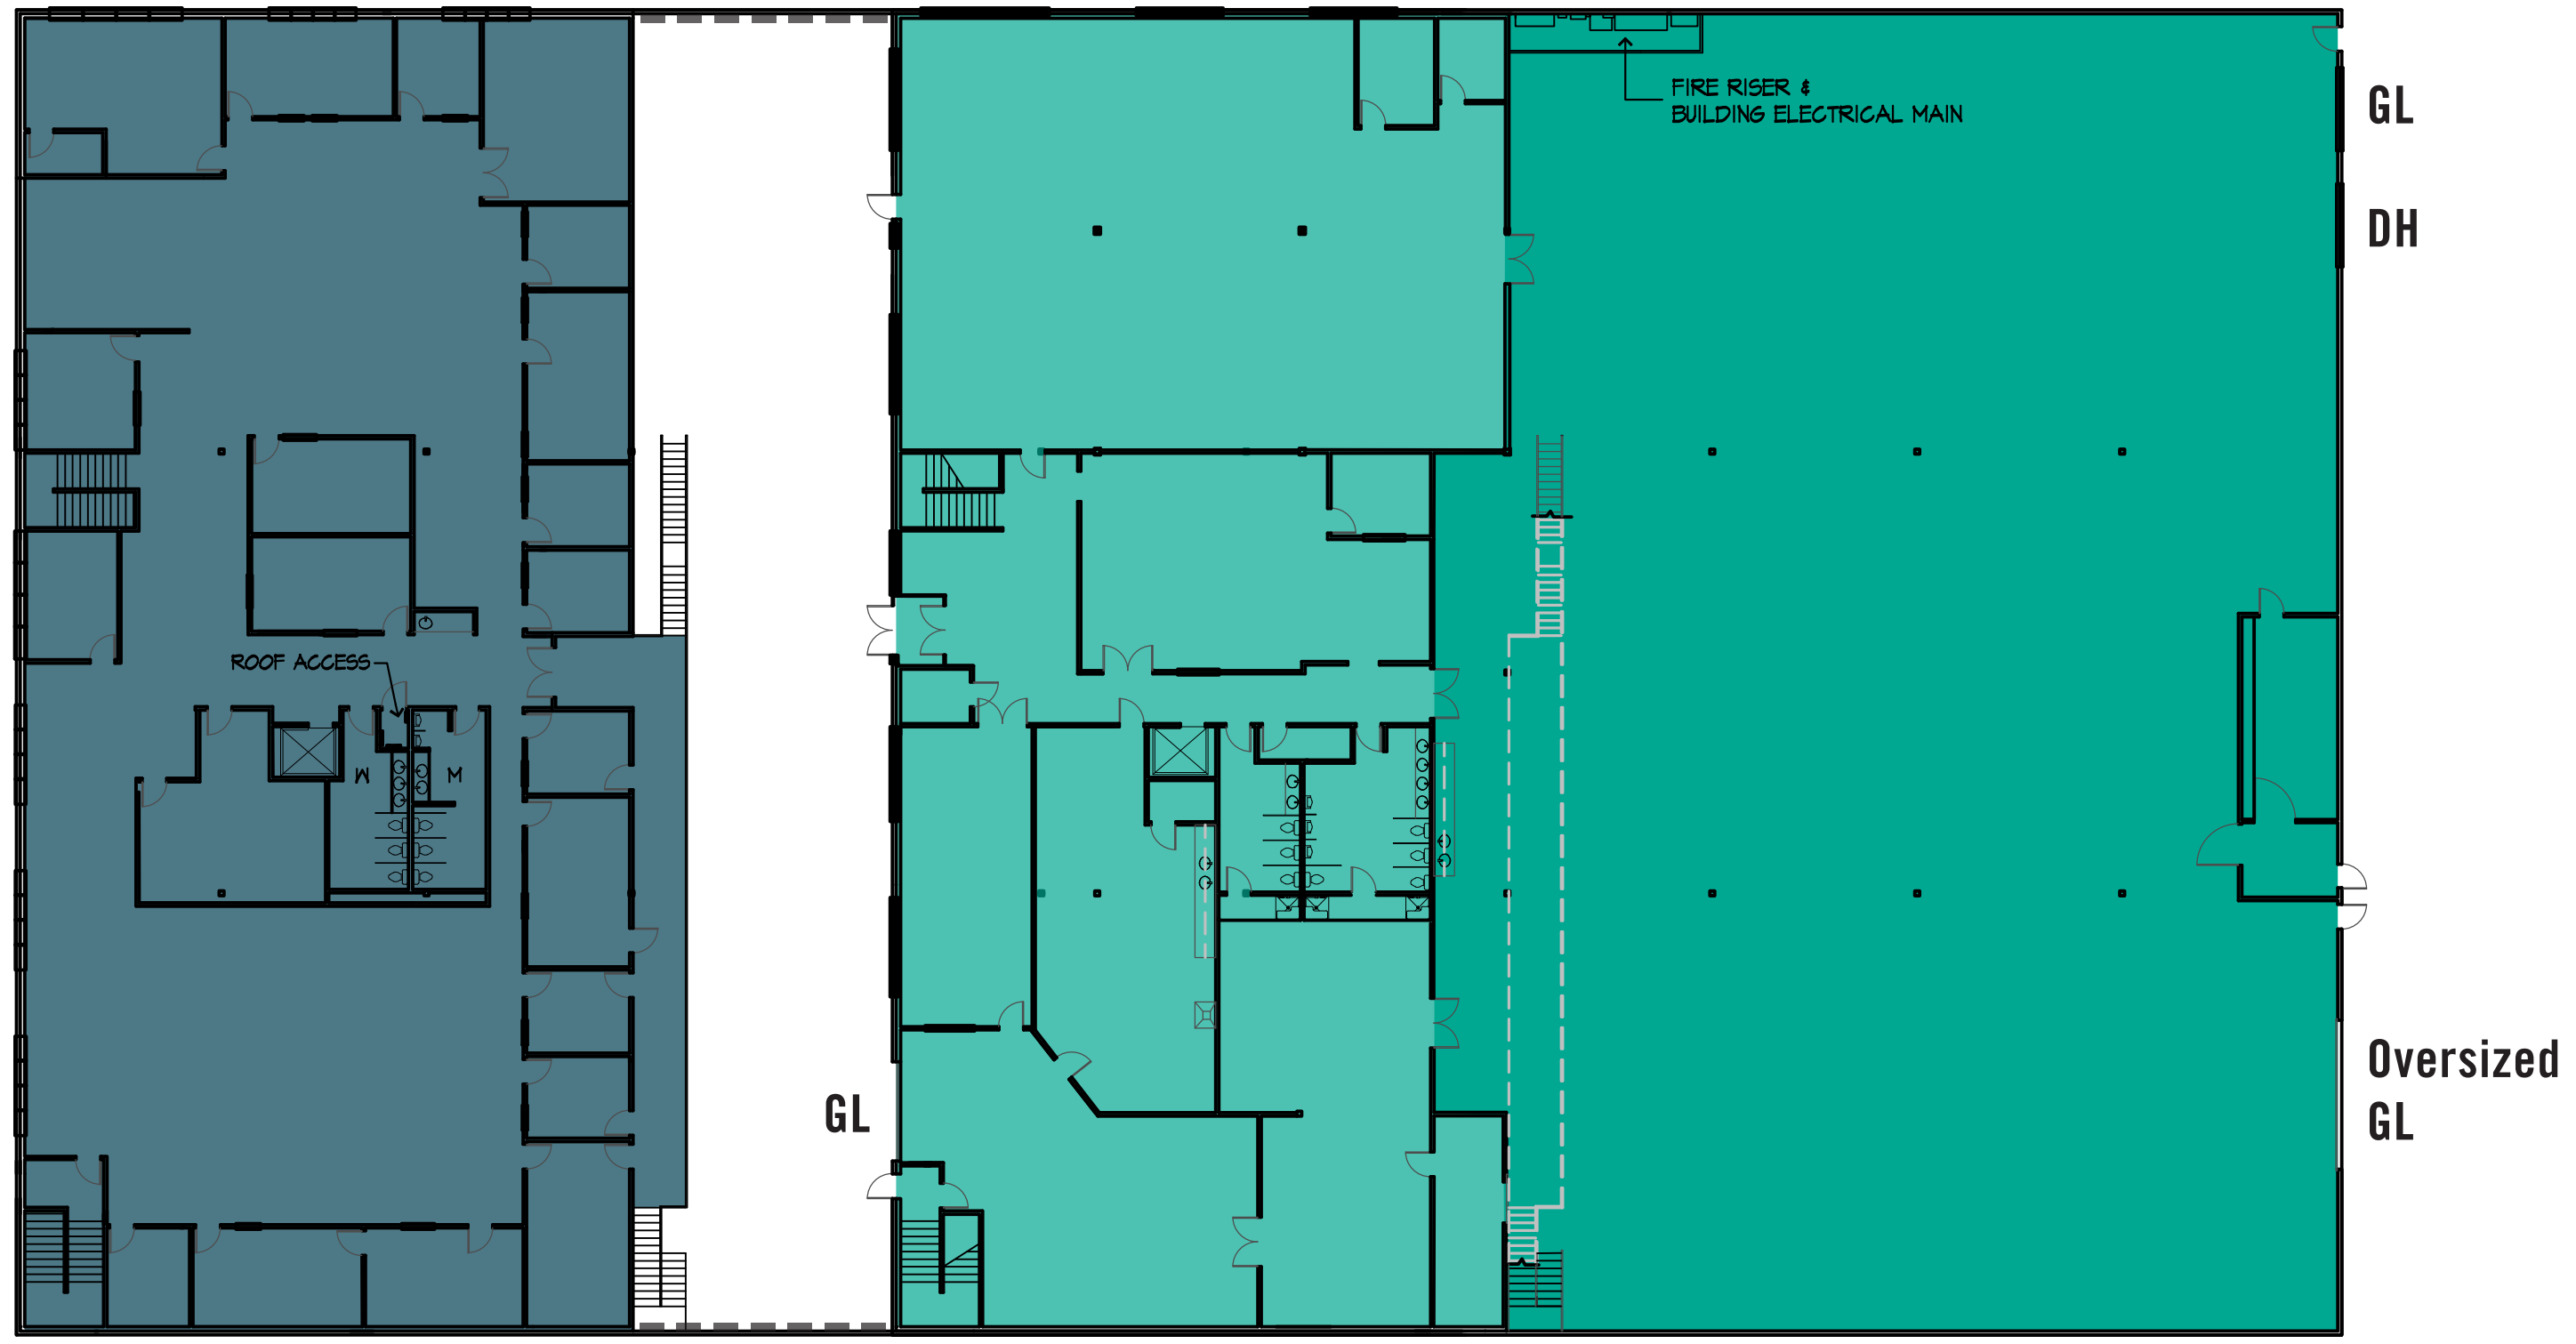

Second Floor

First Floor

Office: 12,309 SF

HVAC Lab/Tech/Assembly: 9,812 SF

Warehouse: 17,879 SF