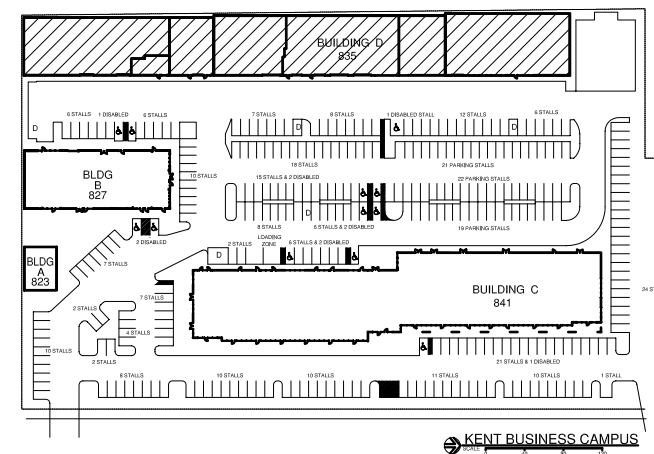

 **BUILDING D ~ NORTH END**
SCALE 0 4 8 16

Combined: 7,375 SF (652 SF Office)

 **BUILDING D ~ SOUTH END**
SCALE 0 4 8 16