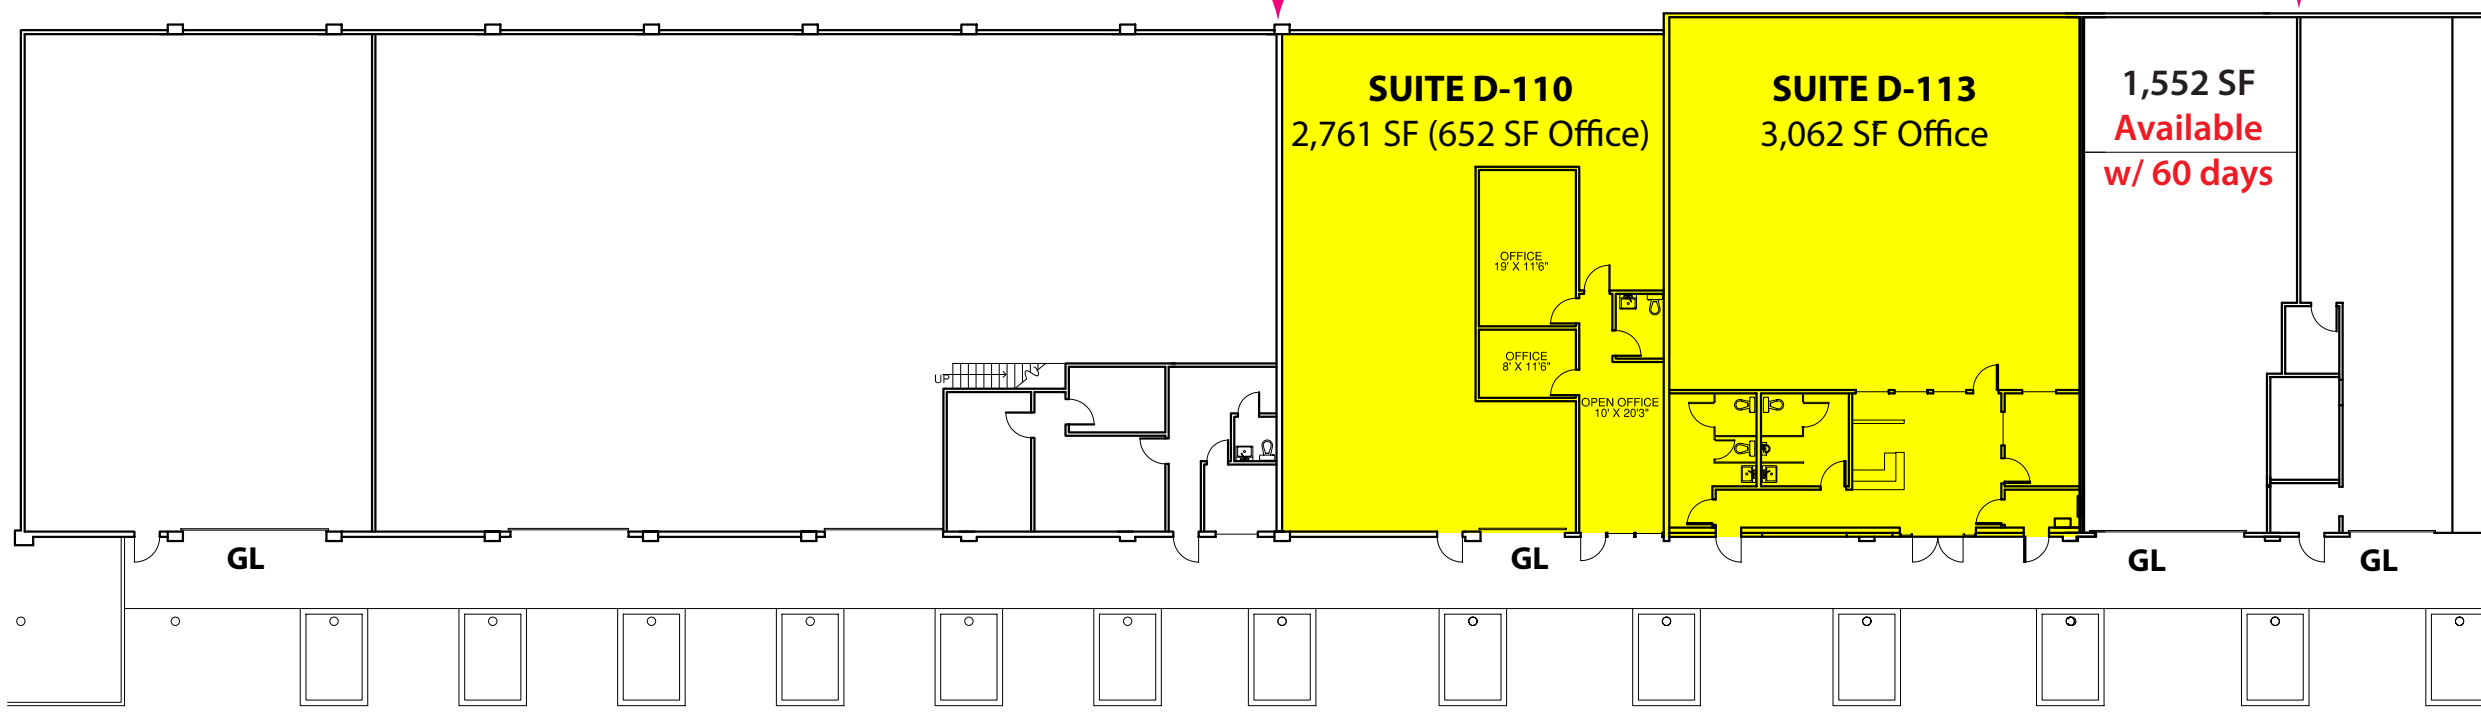

 **BUILDING D ~ NORTH END**
SCALE 0 4 8 16

Combined: 7,375 SF (652 SF Office)

 **BUILDING D ~ SOUTH END**
SCALE 0 4 8 16