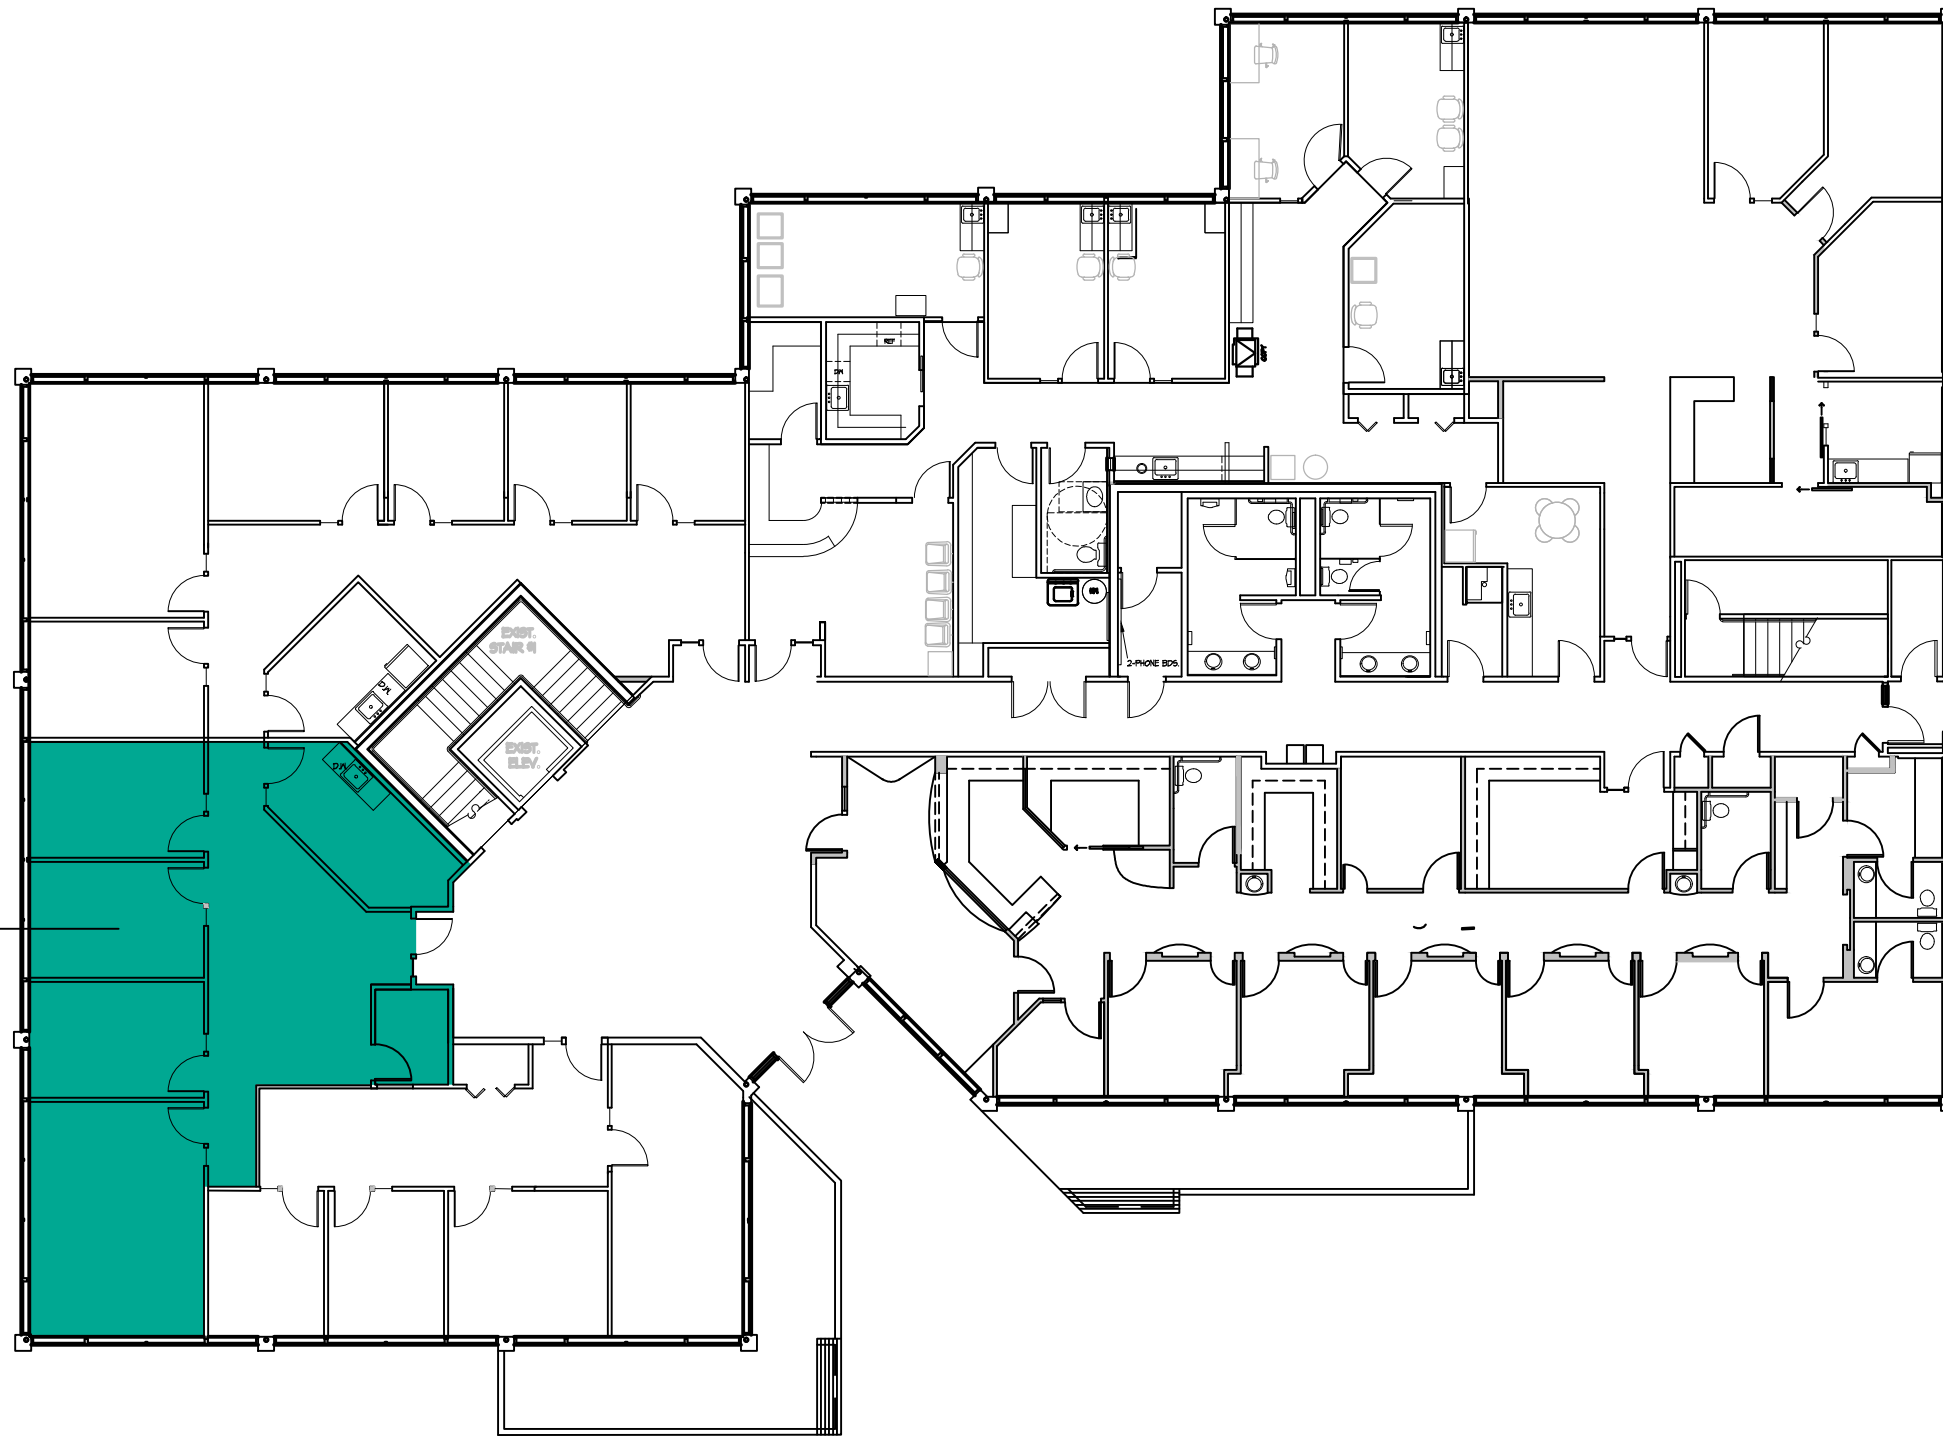

Suite G-140
1,559 SF

12/20/19

MEADOW CREEK
BUILDING G - FIRST FLOOR
22500 SE 64TH PLACE
ISSAQUAH, WA 98027