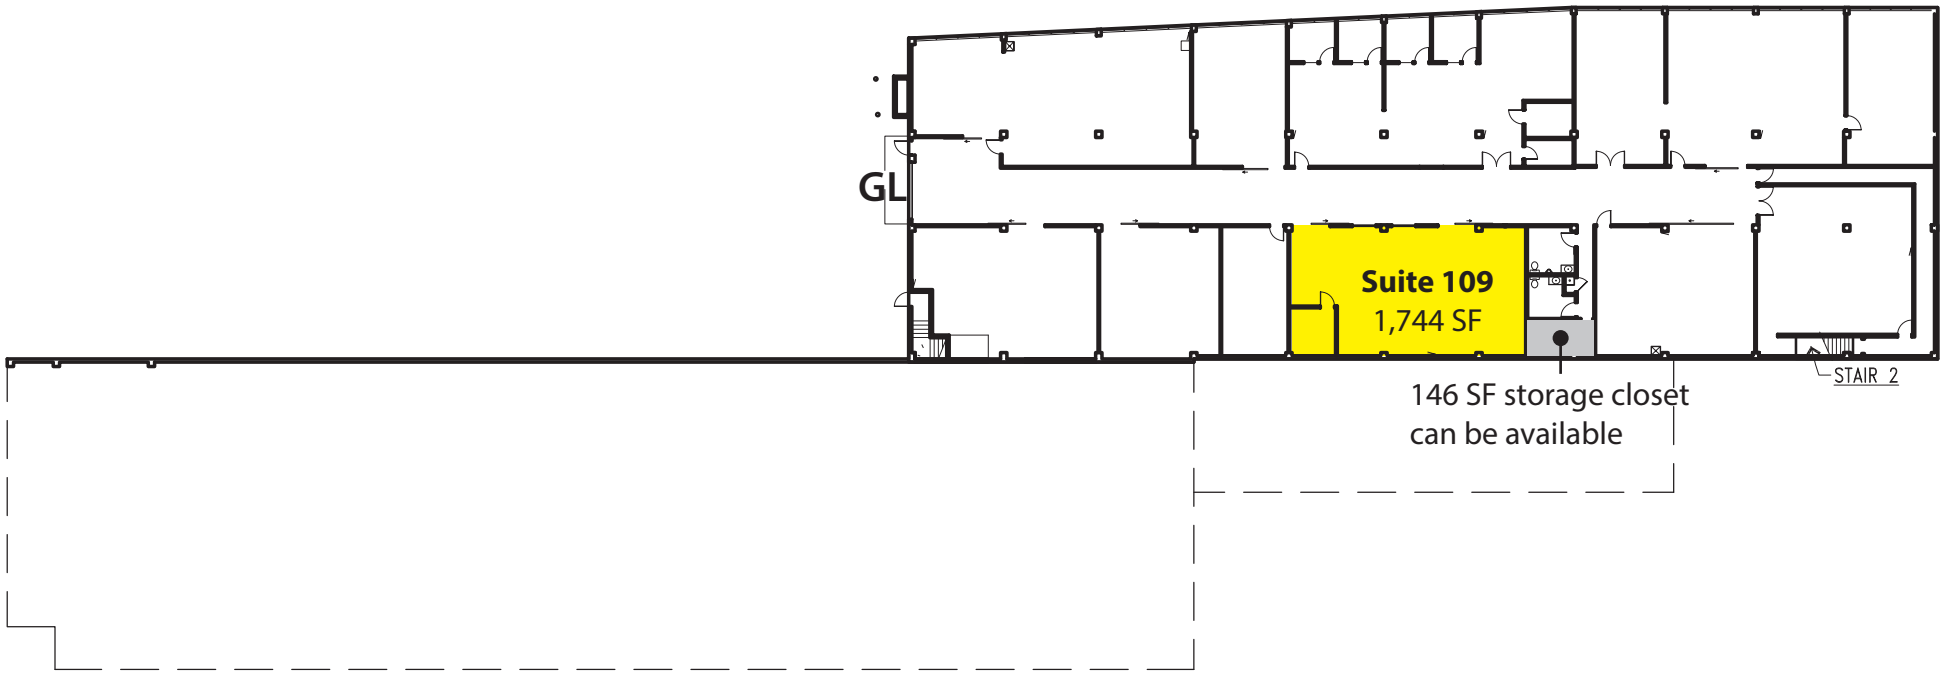

South Building - Office Area

North Building - Industrial Area

Thorndyke Avenue W

**INTERBAY BUILDING- Lower Level**

3401 - 3441 Thorndyke Avneue W  
Seattle, WA 98119