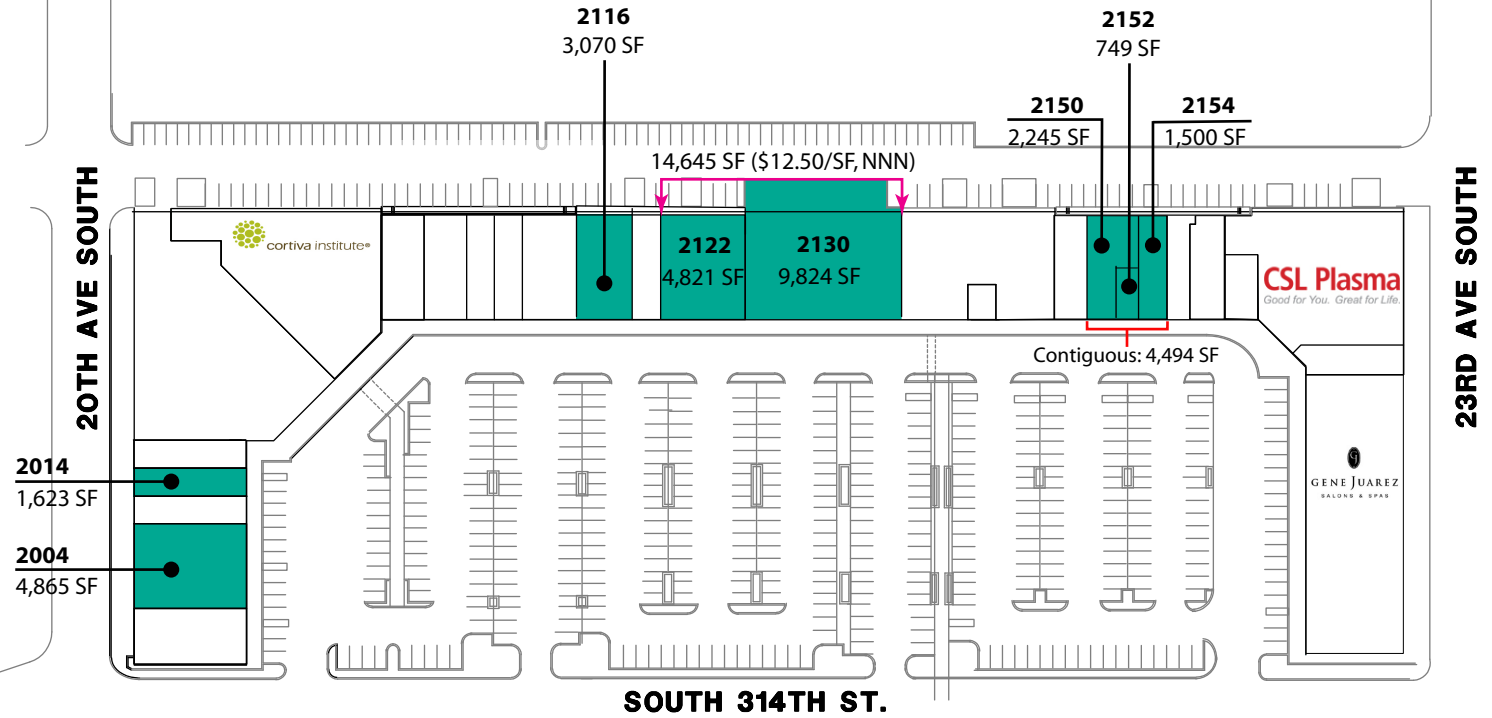

SOUTH 312TH ST.

Federal Way Performing Arts and Events Center  
- NOW Open -

SUITE D-132

Federal Way  
Transit Center

# HILLSIDE PLAZA SHOPPING CENTER

2000-2222 S 314th Street | Federal Way, WA 98003

**ROSEN HARBOTTLE**  
COMMERCIAL REAL ESTATE