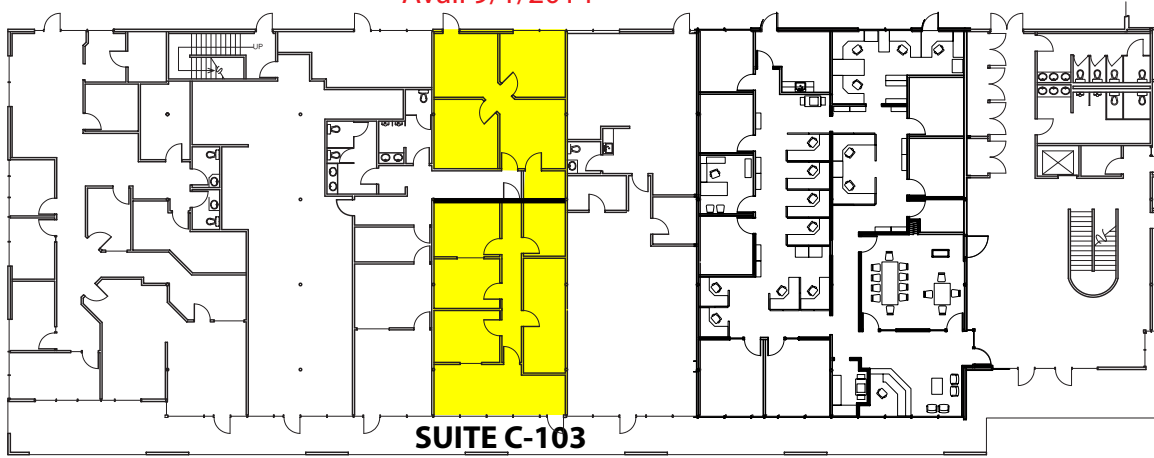

Kent Business Campus - 1st Floor

*Available Space Shown in Yellow

SUITE C-124
1,197 SF

KENT BUSINESS CAMPUS
BUILDING C ~ NORTH END

SUITE C-132
748 SF - 2,098 SF
Avail 9/1/2014

SUITE C-103
1,350 SF - 2,098 SF