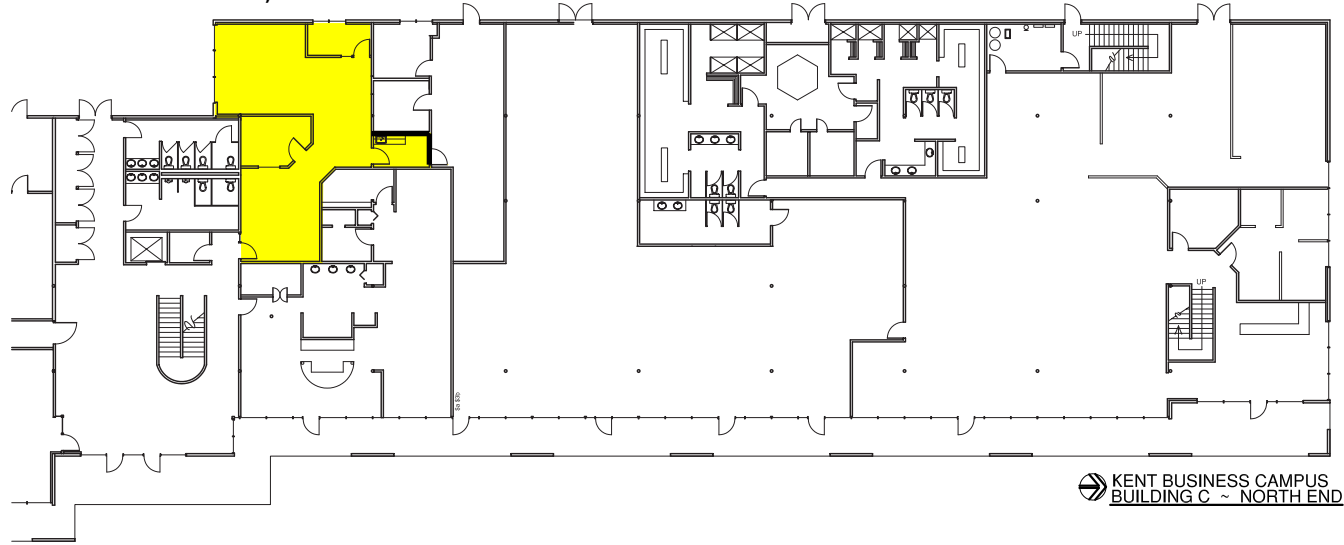

Kent Business Campus - 1st Floor

*Available Space Shown in Yellow

SUITE C-124
1,197 SF

KENT BUSINESS CAMPUS
BUILDING C ~ NORTH END

SUITE C-132
748 SF - 2,098 SF
Avail 9/1/2014

SUITE C-103
1,350 SF - 2,098 SF