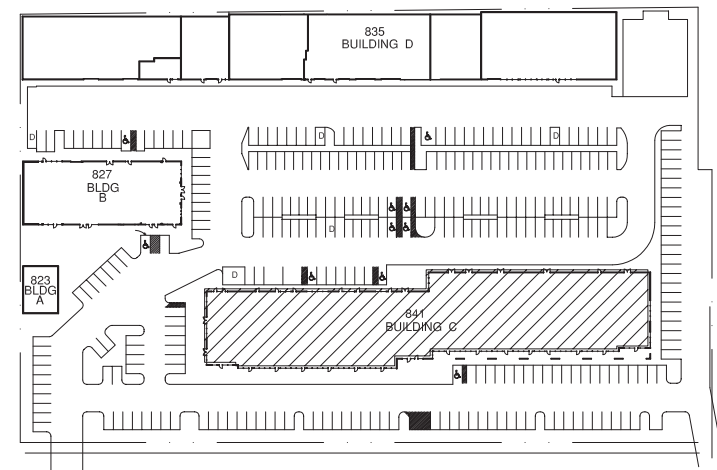

KENT BUSINESS CAMPUS