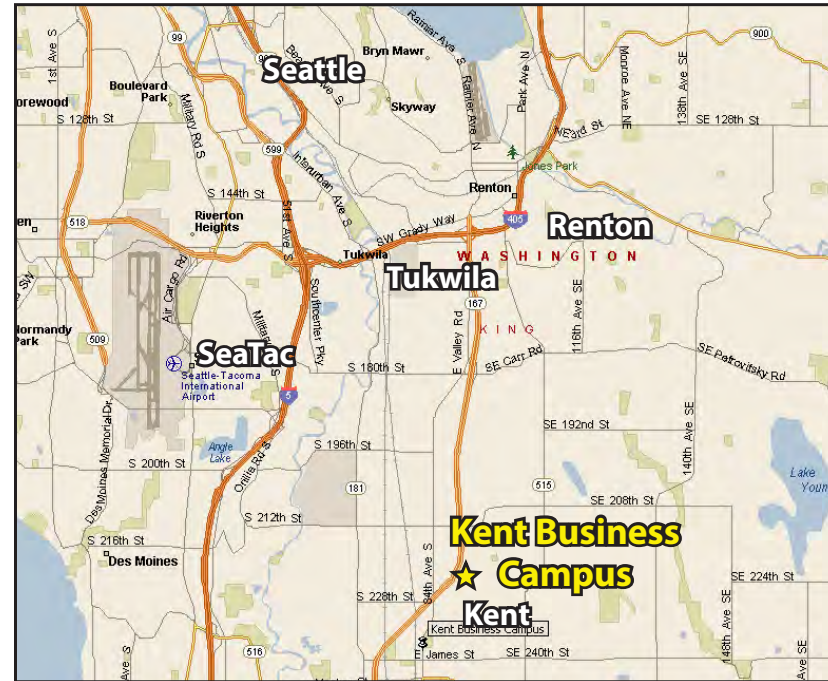

KENT BUSINESS CAMPUS

841 N Central Avenue, Kent, WA 98032

For more information, contact:

**ROSEN~HARBOTTLE
COMMERCIAL REAL ESTATE**

Grant Rubenstein

(425) 289-2220

grant@rosenharbottle.com

Brian Stewart

(425) 289-2222

brians@rosenharbottle.com

www.rosenharbottle.com

Rosen-Harbottle Commercial Real Estate | P.O. Box 5003 Bellevue, WA 98009-5003

phone: (425) 454-3030 fax: (425) 454-6705 | www.rosenharbottle.com

The information provided has been obtained from sources believed reliable. While we do not doubt its accuracy, we have not verified and make no guarantee, warranty or representation about it. It is your sole responsibility to independently confirm its accuracy and completeness.