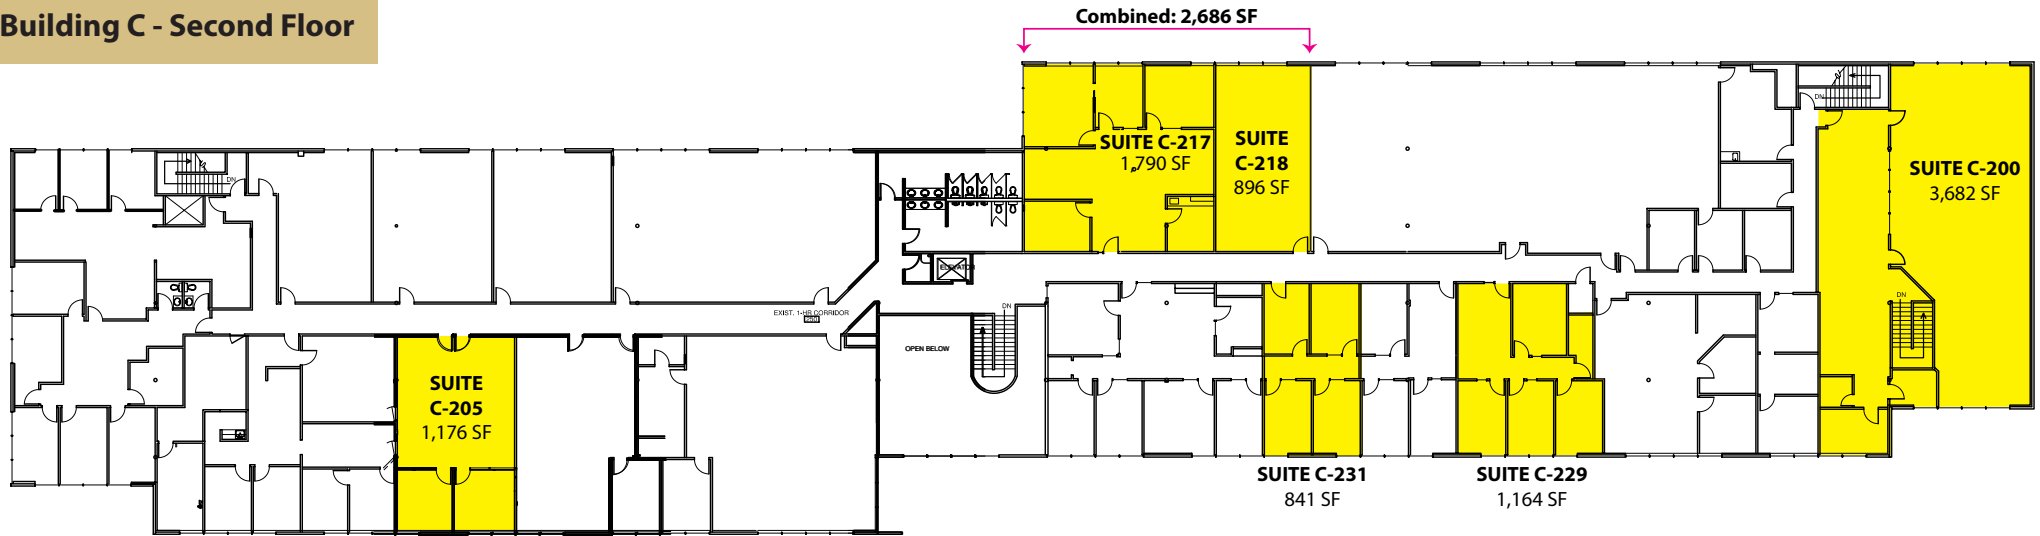

KENT BUSINESS CAMPUS

841 N Central Avenue, Kent, WA 98032

Building C - Second Floor