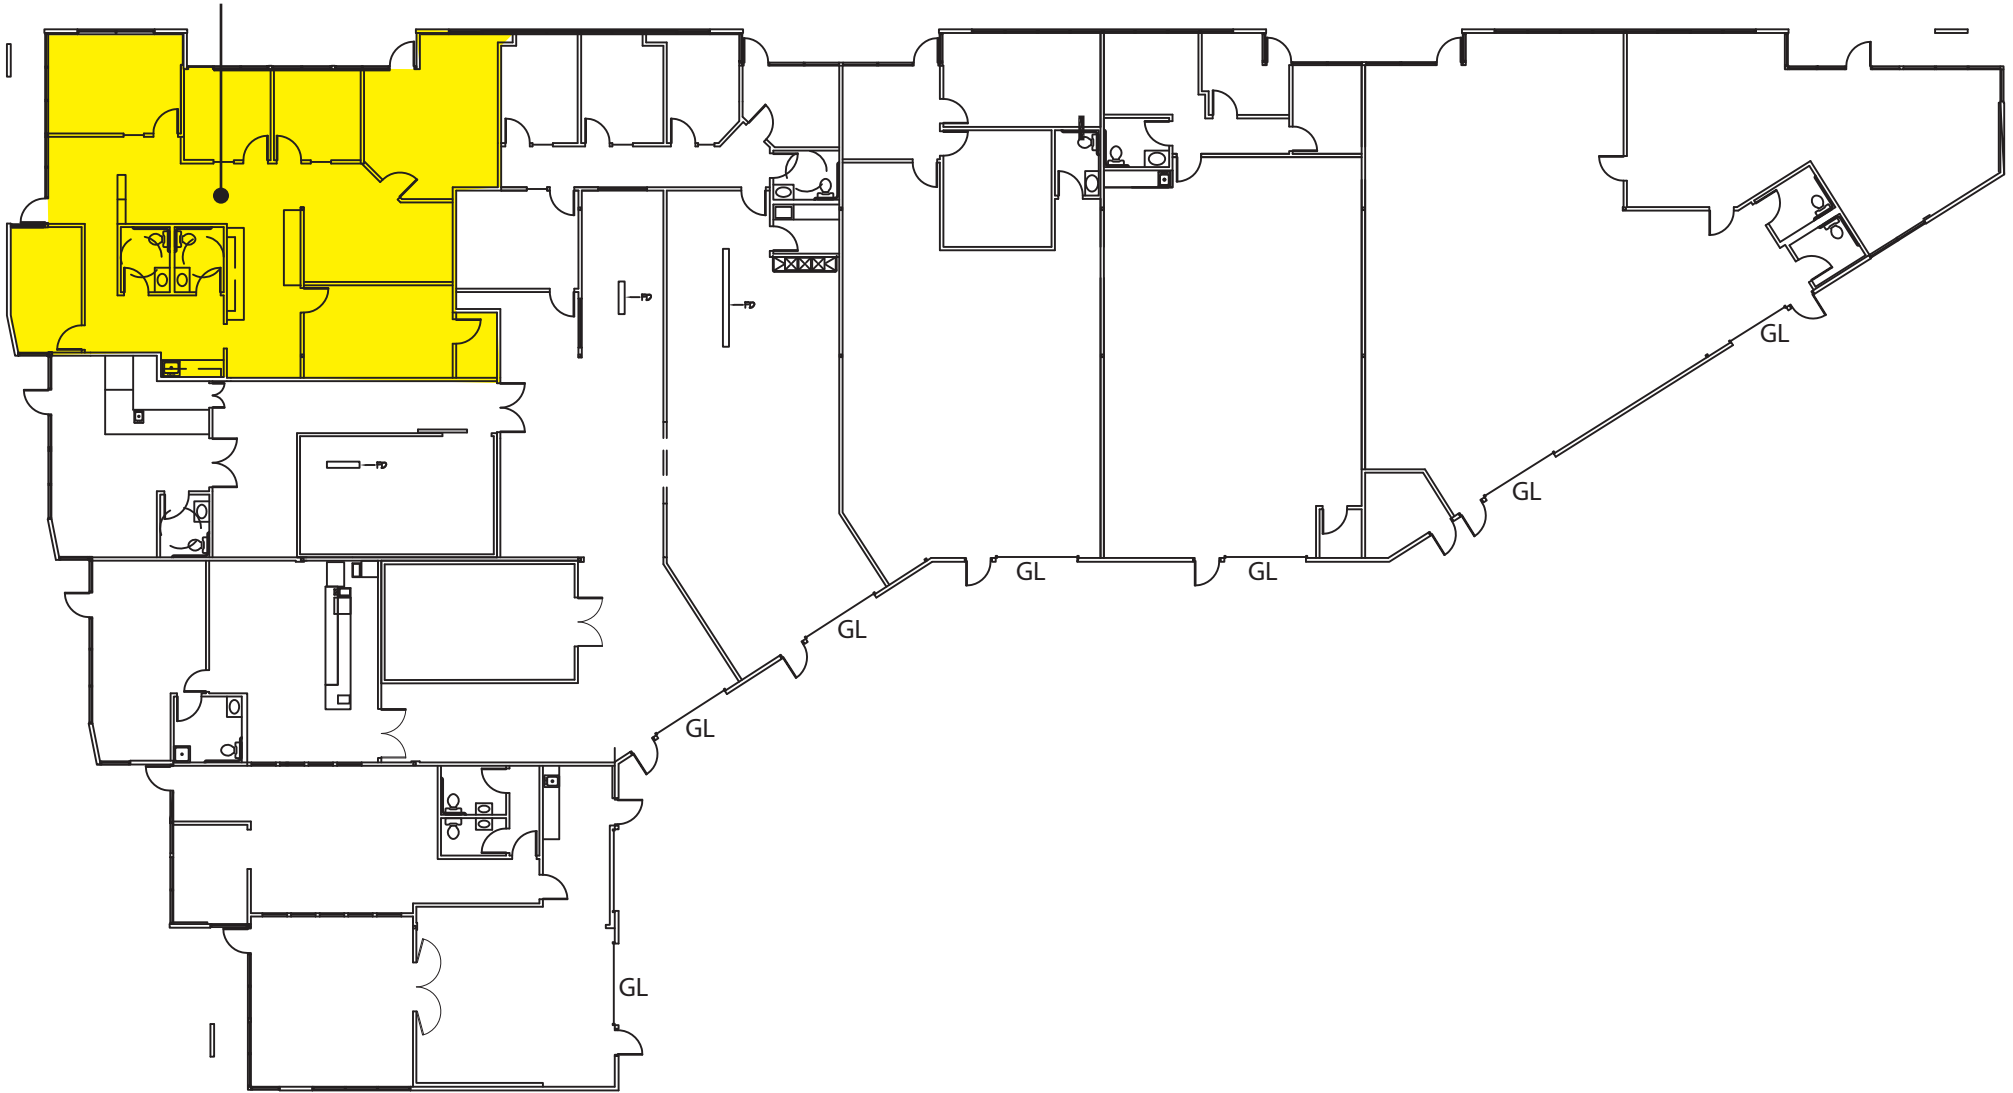

Suite 14681

2,249 SF

BLDG. A - OVERALL FLOOR PLAN
NOT TO SCALE

QUAD 95
14681 N.E. 95th STREET
REDMOND, WA 98052-2150

ROSEN | HARBOTTLE