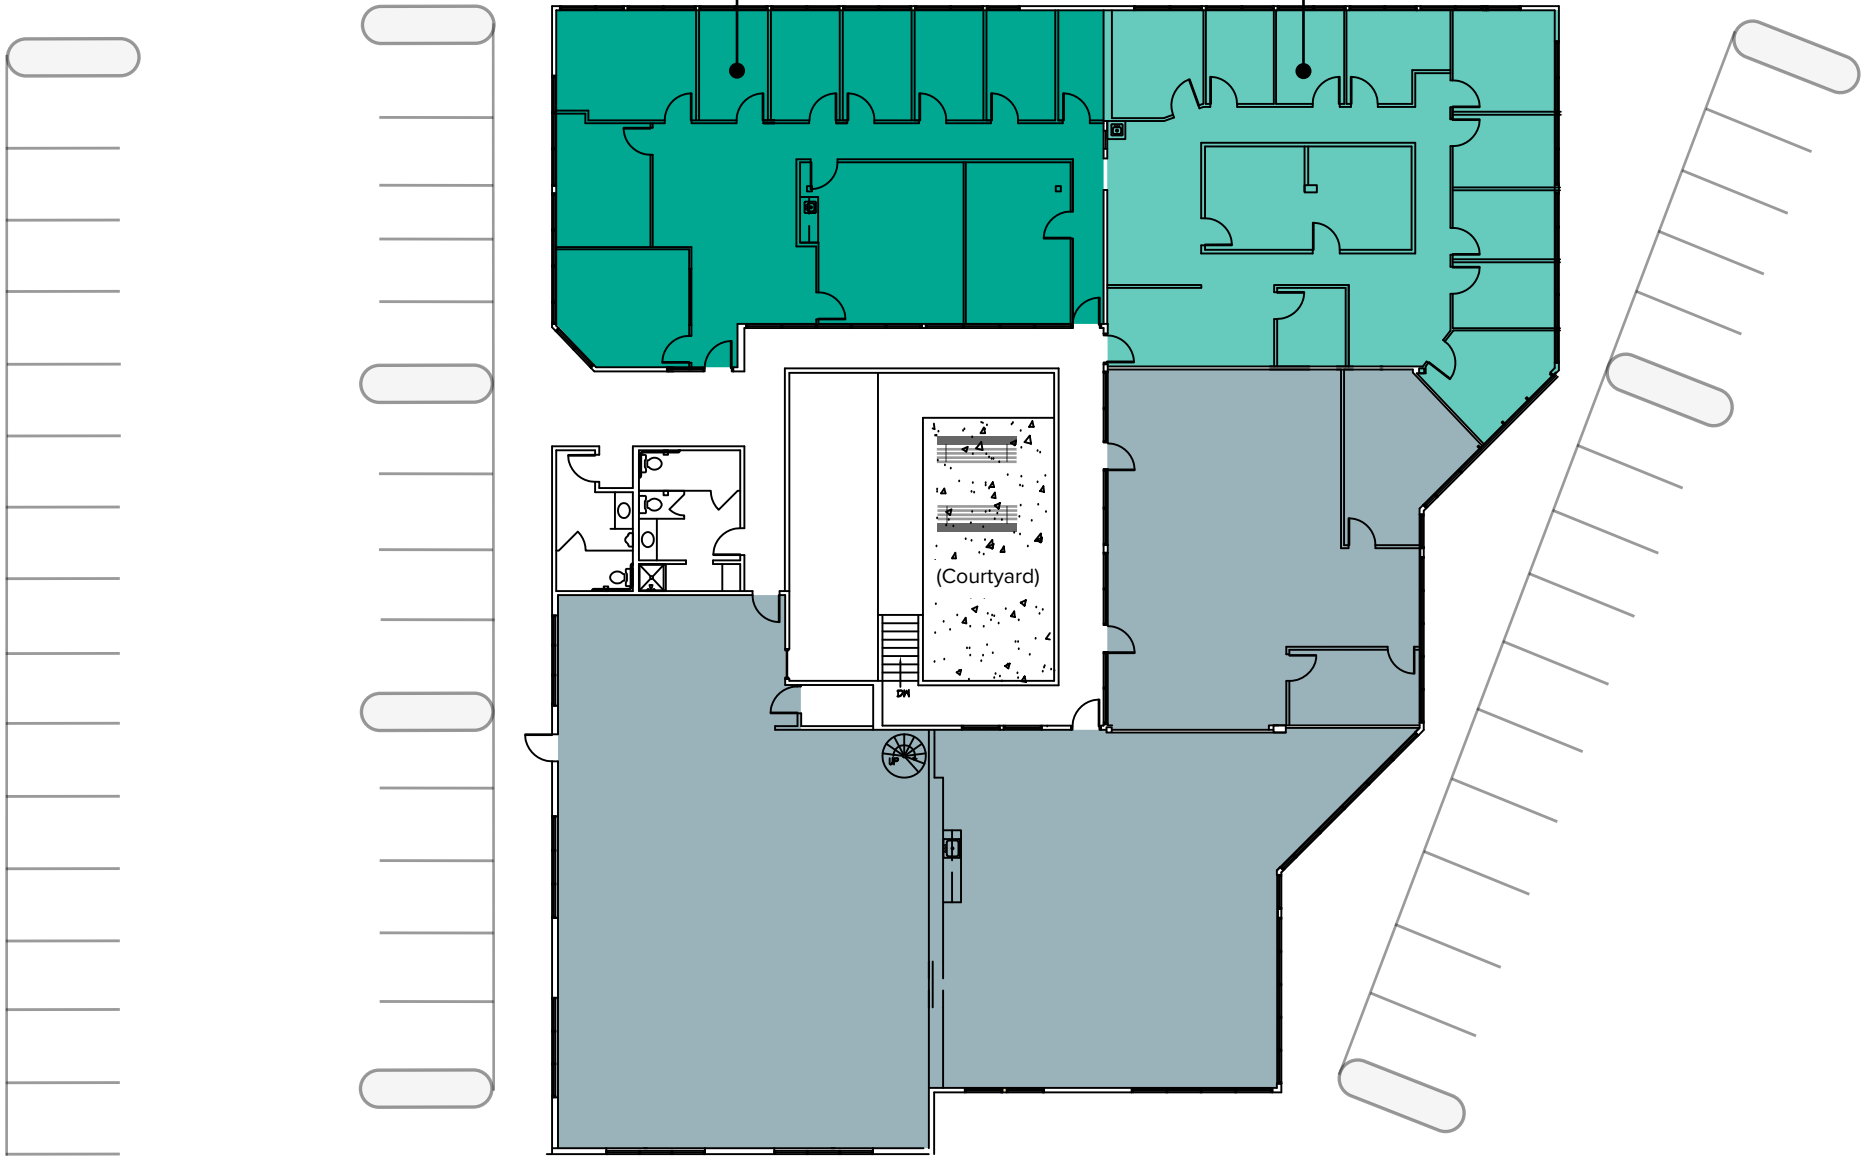

Suite 201
2,474 SF

Suite 202
2,385 SF

EARTH BUILDING

1805 136TH PL NE
BELLEVUE, WA 98005

SECOND FLOOR PLAN

Scale: NTS