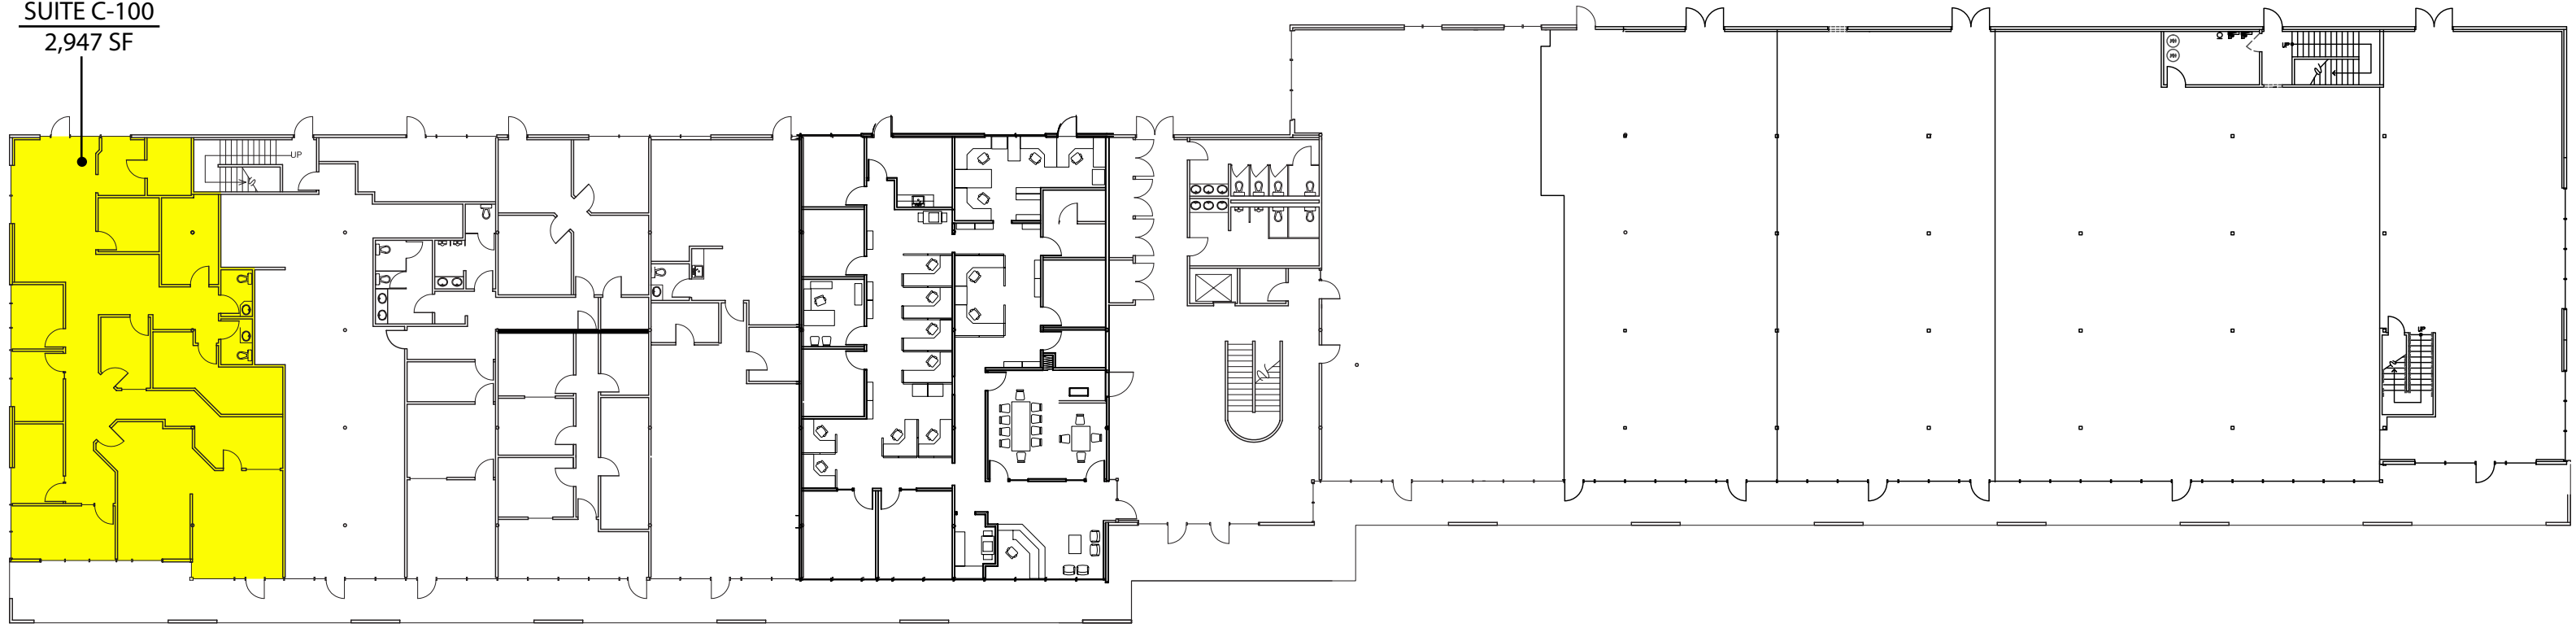

SUITE C-100
2,947 SF

KENT BUSINESS CAMPUS - BUILDING C (1st Floor)

841 N Central Avenue | Kent, WA 98032