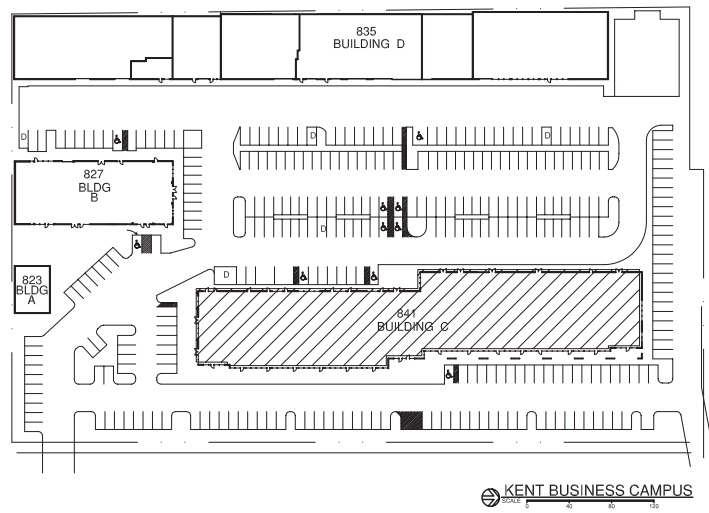

SUITE C-100
2,947 SF

KENT BUSINESS CAMPUS - BUILDING C (1st Floor)

841 N Central Avenue | Kent, WA 98032