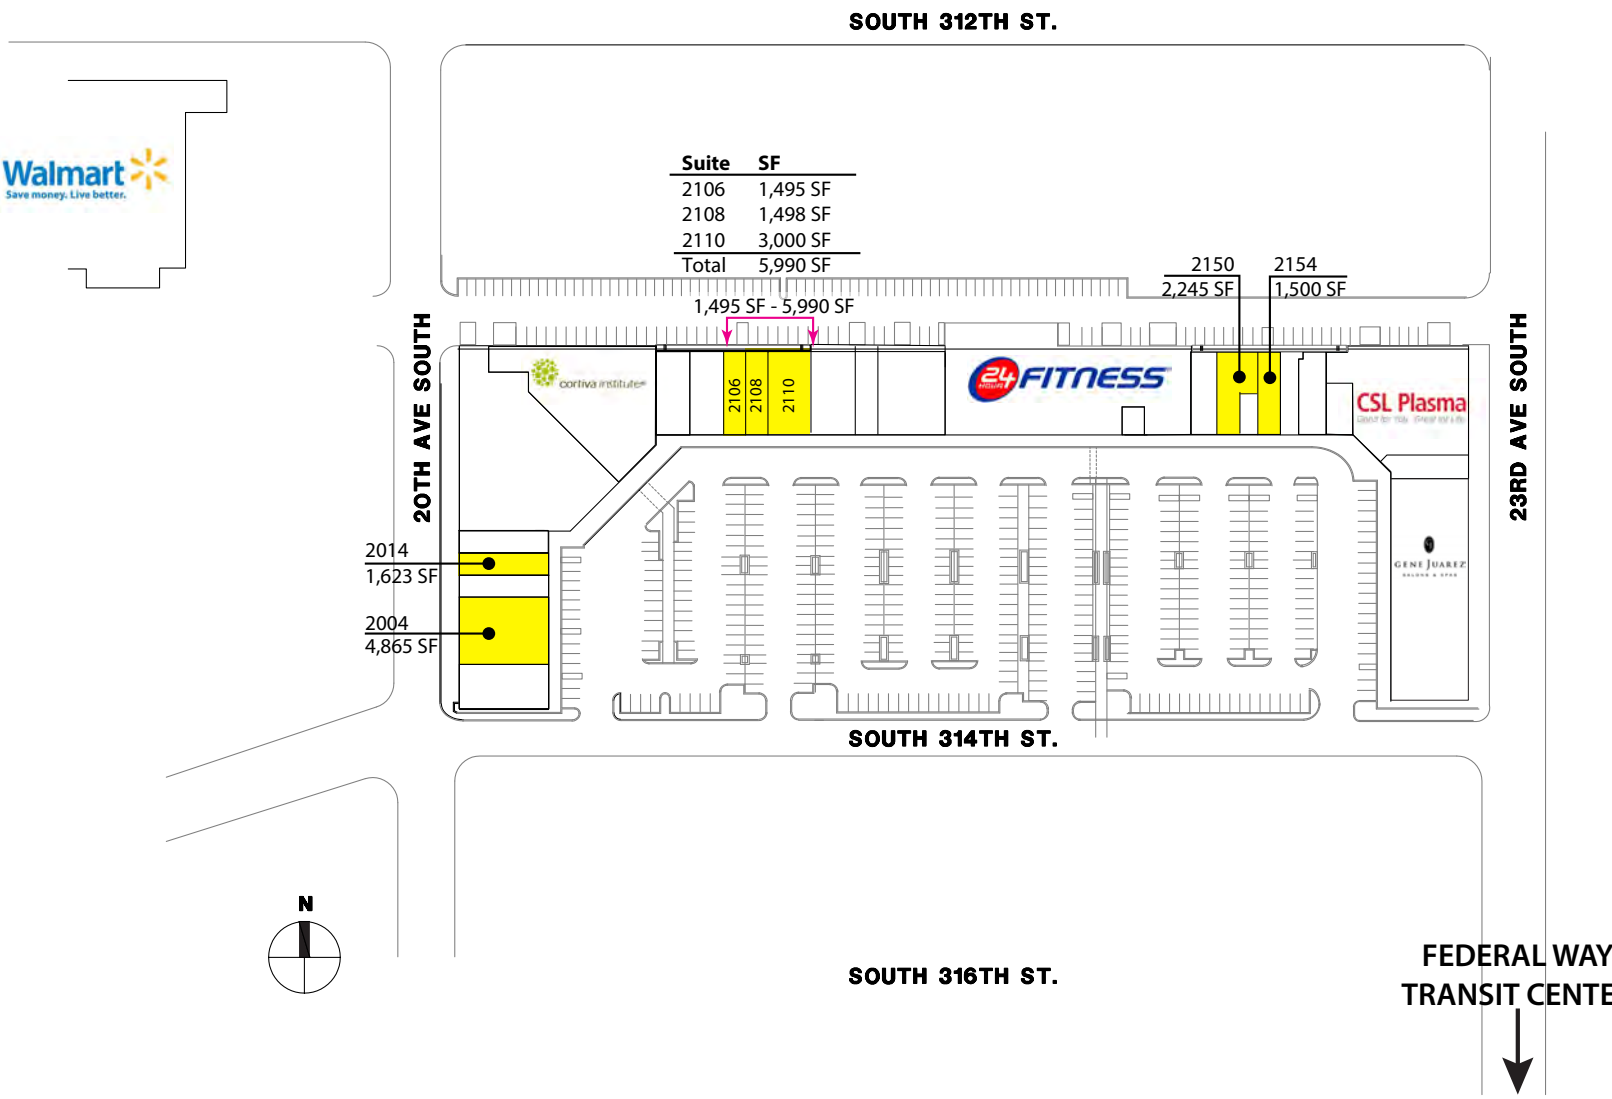

HILLSIDE PLAZA SHOPPING CENTER

2000 - 2222 S 314th Street, Federal Way, WA 98003

Rosen~Harbottle Commercial Real Estate | P.O. Box 5003 Bellevue, WA 98009-5003
phone: (425) 454-3030 fax: (425) 454-6705 | www.rosenharbottle.com

The information provided has been obtained from sources believed reliable. While we do not doubt its accuracy, we have not verified and make no guarantee, warranty or representation about it. It is your sole responsibility to independently confirm its accuracy and completeness.