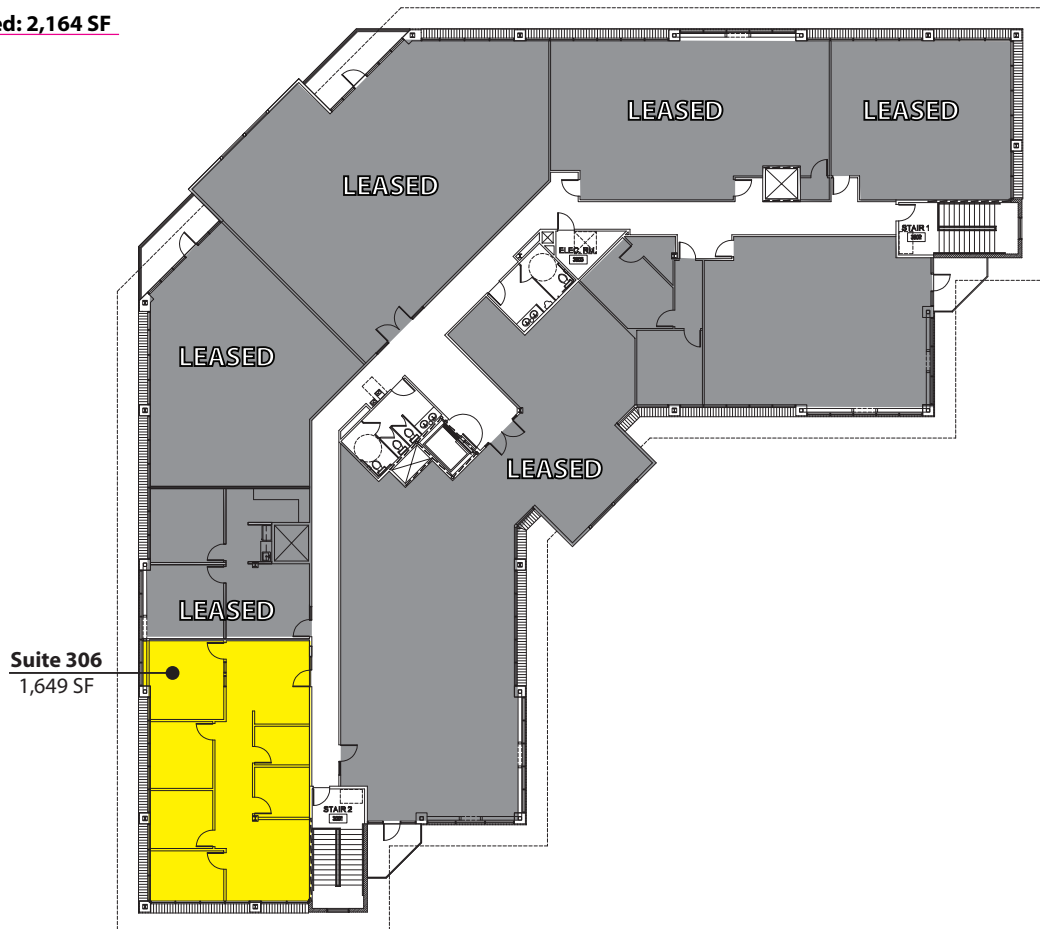

Rosen~Harbottle Commercial Real Estate | P.O. Box 5003 Bellevue, WA 98009-5003
phone: (425) 454-3030 fax: (425) 454-6705 | www.rosenharbottle.com

The information provided has been obtained from sources believed reliable. While we do not doubt its accuracy, we have not verified and make no guarantee, warranty or representation about it. It is your sole responsibility to independently confirm its accuracy and completeness.