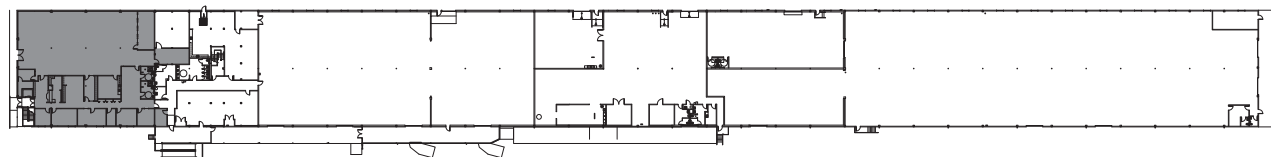

SUITE 150 - 8,778 SF Office Available

 **5,177 SF Warehouse**

FLOOR PLAN

NOT TO SCALE

MILITARY ROAD SOUTH BUILDING

8300 Military Road S | Seattle, WA

ROSEN HARBOTTLE
COMMERCIAL REAL ESTATE