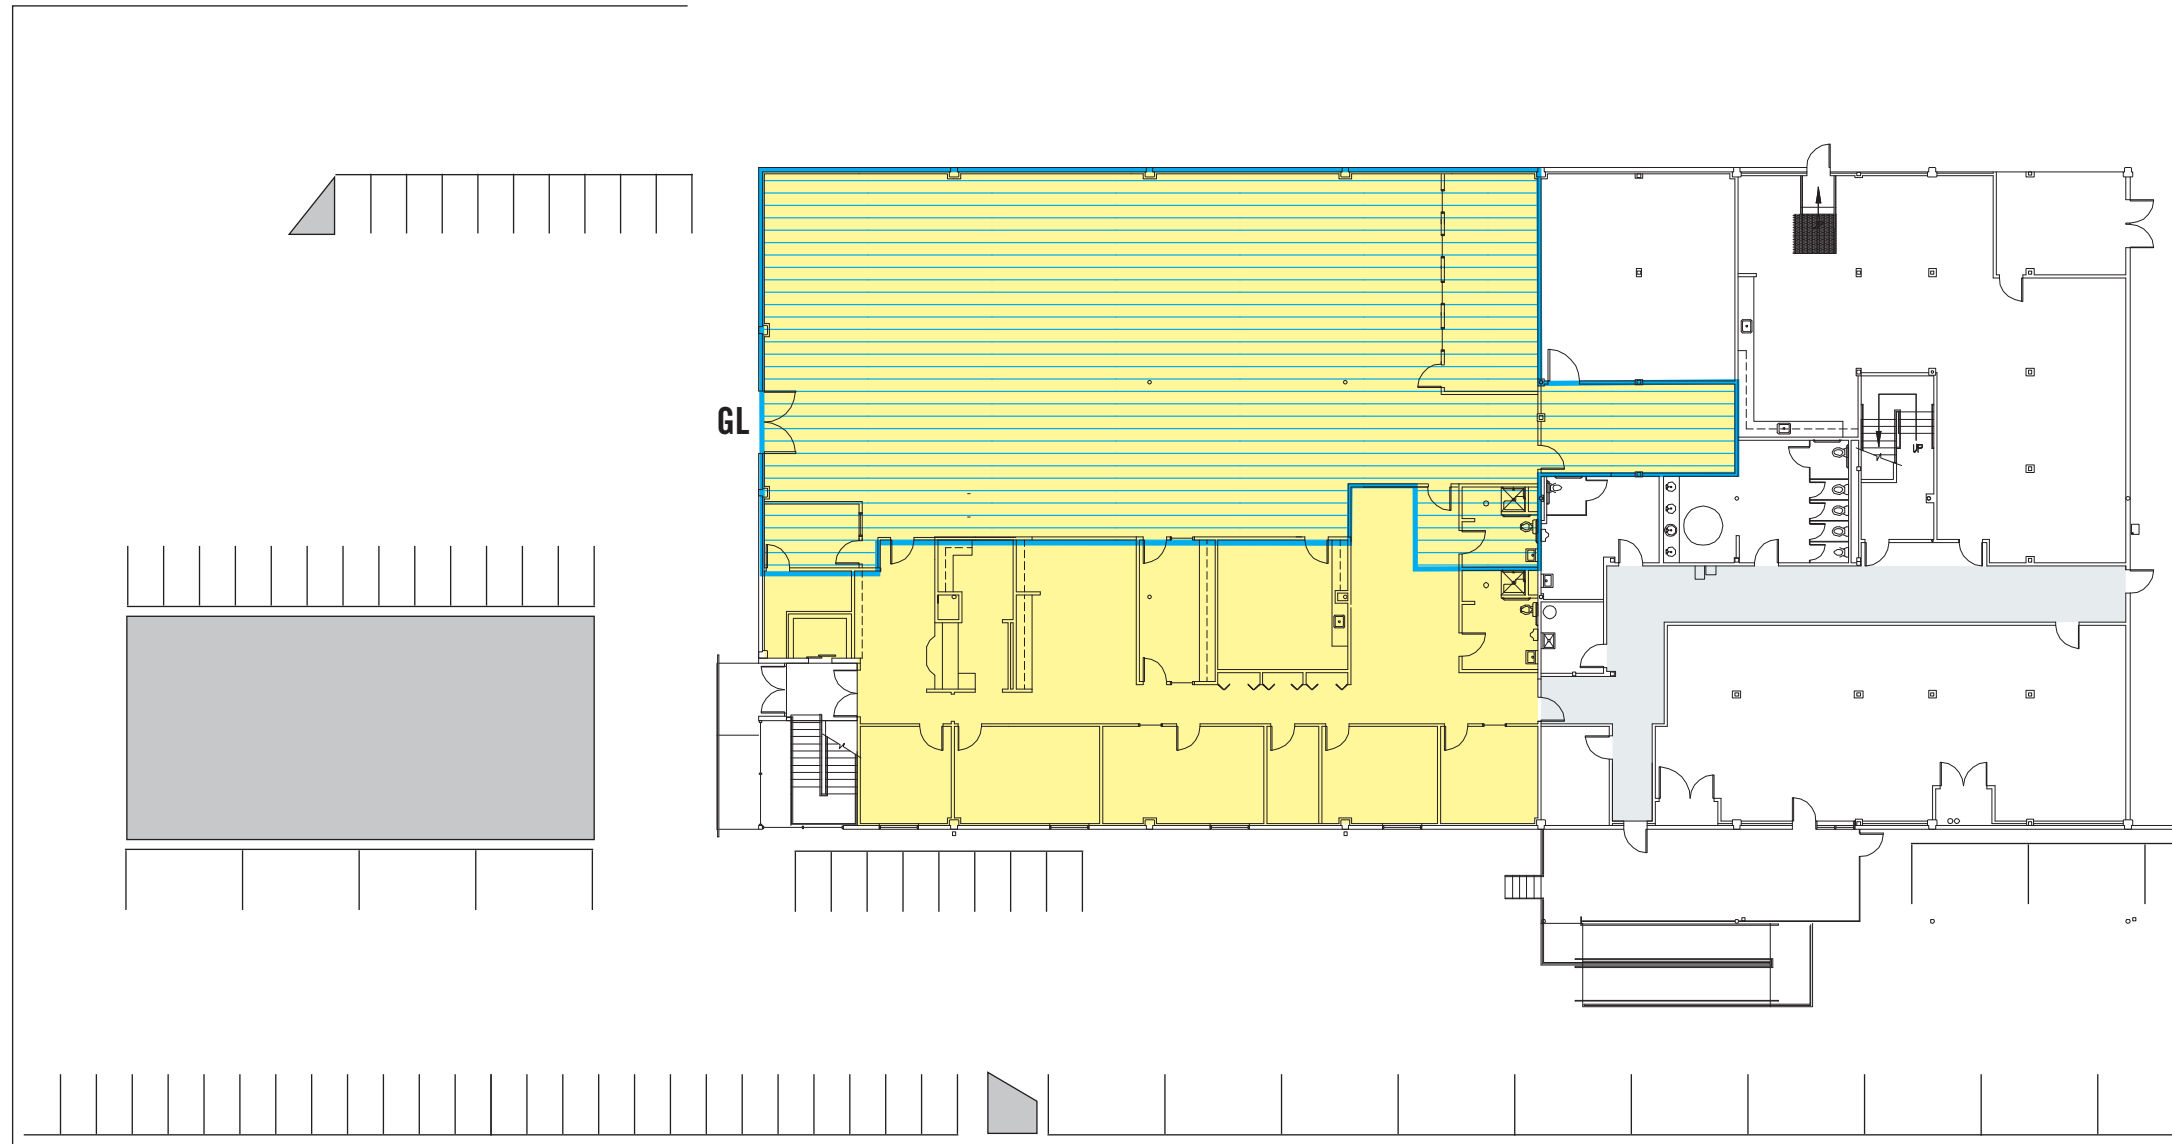

SUITE 150 - 8,778 SF Office Available

 **5,177 SF Warehouse**

FLOOR PLAN

NOT TO SCALE

MILITARY ROAD SOUTH BUILDING

8300 Military Road S | Seattle, WA

ROSEN HARBOTTLE
COMMERCIAL REAL ESTATE