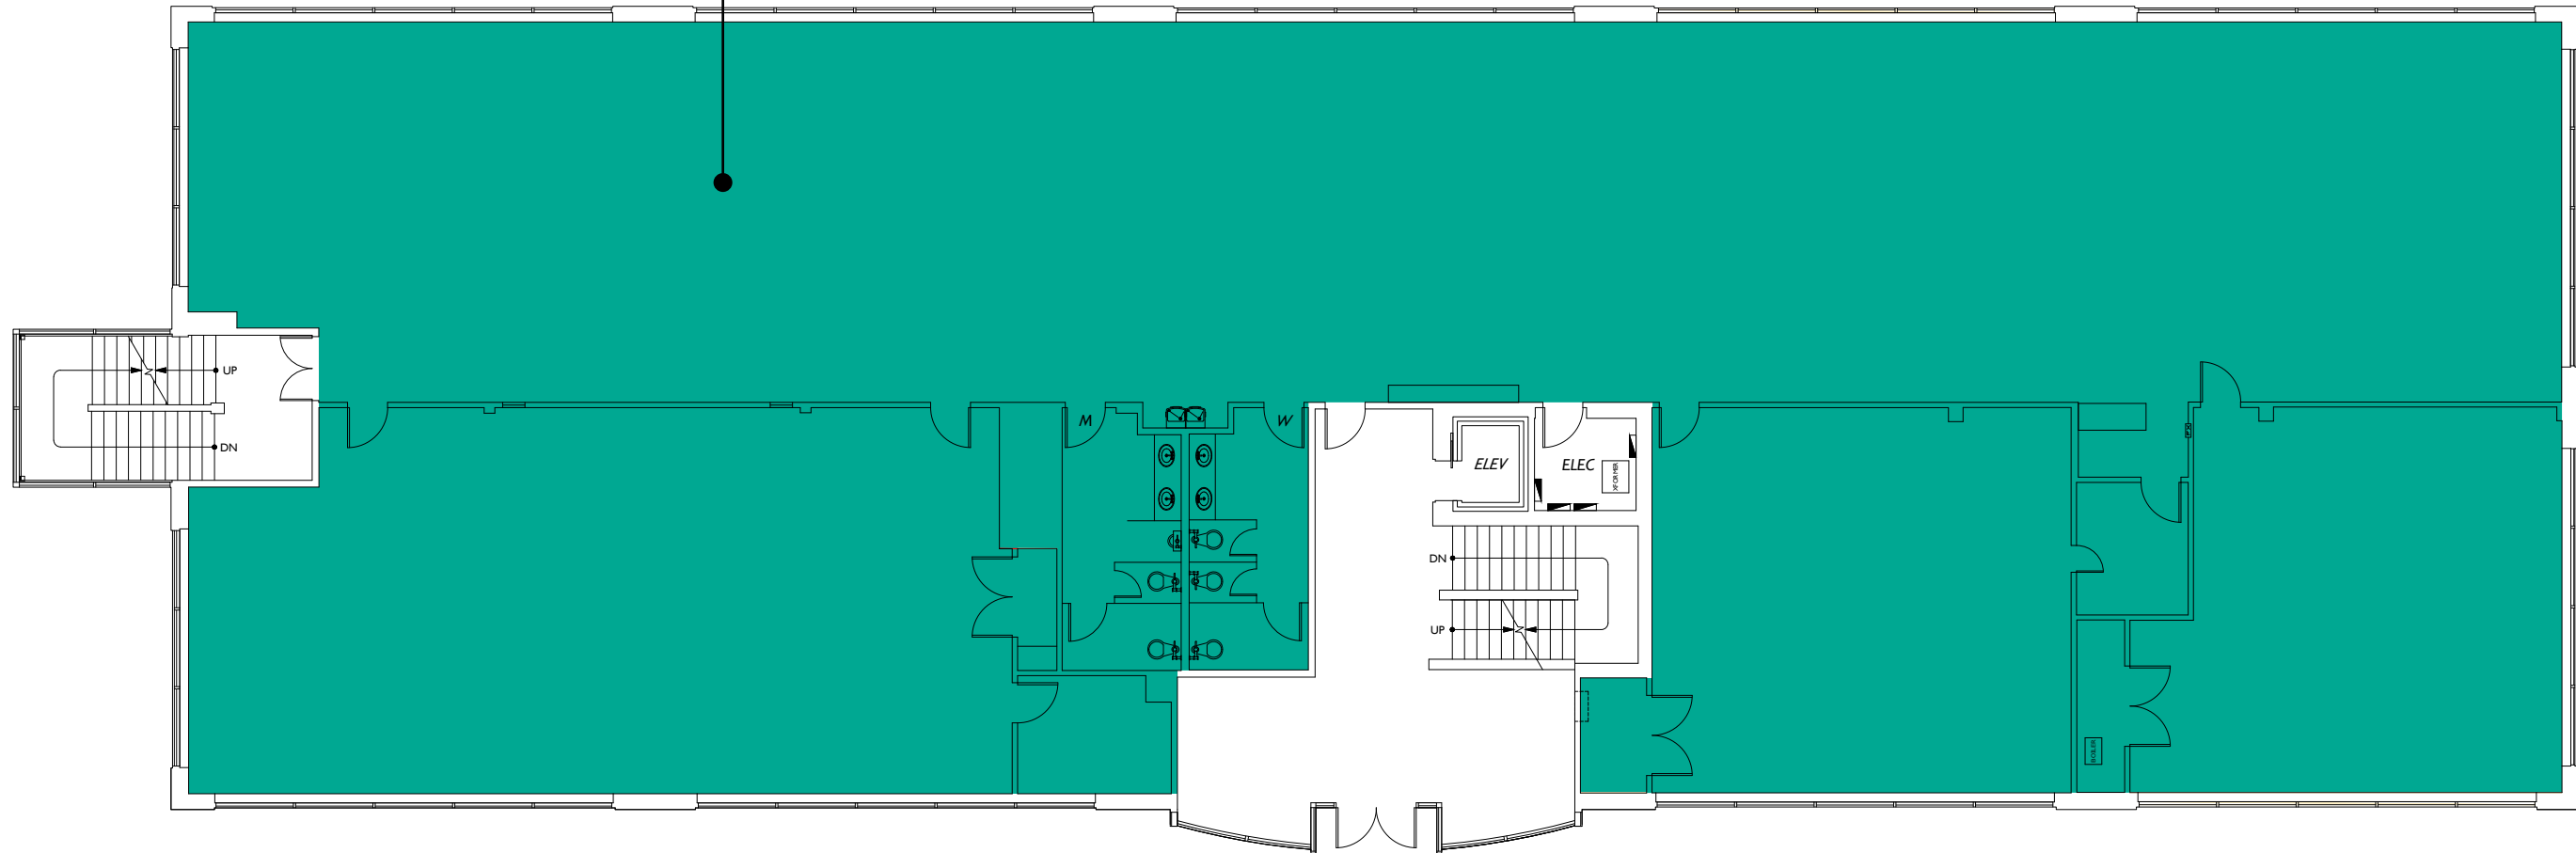

Suite 200
10,862 SF

RAINIER PROFESSIONAL PLAZA - Second Floor
18209 SR-410, Bonney Lake, WA 98391

Parking

ROSEN HARBOTTLE
COMMERCIAL REAL ESTATE

Lease Plan
Floor