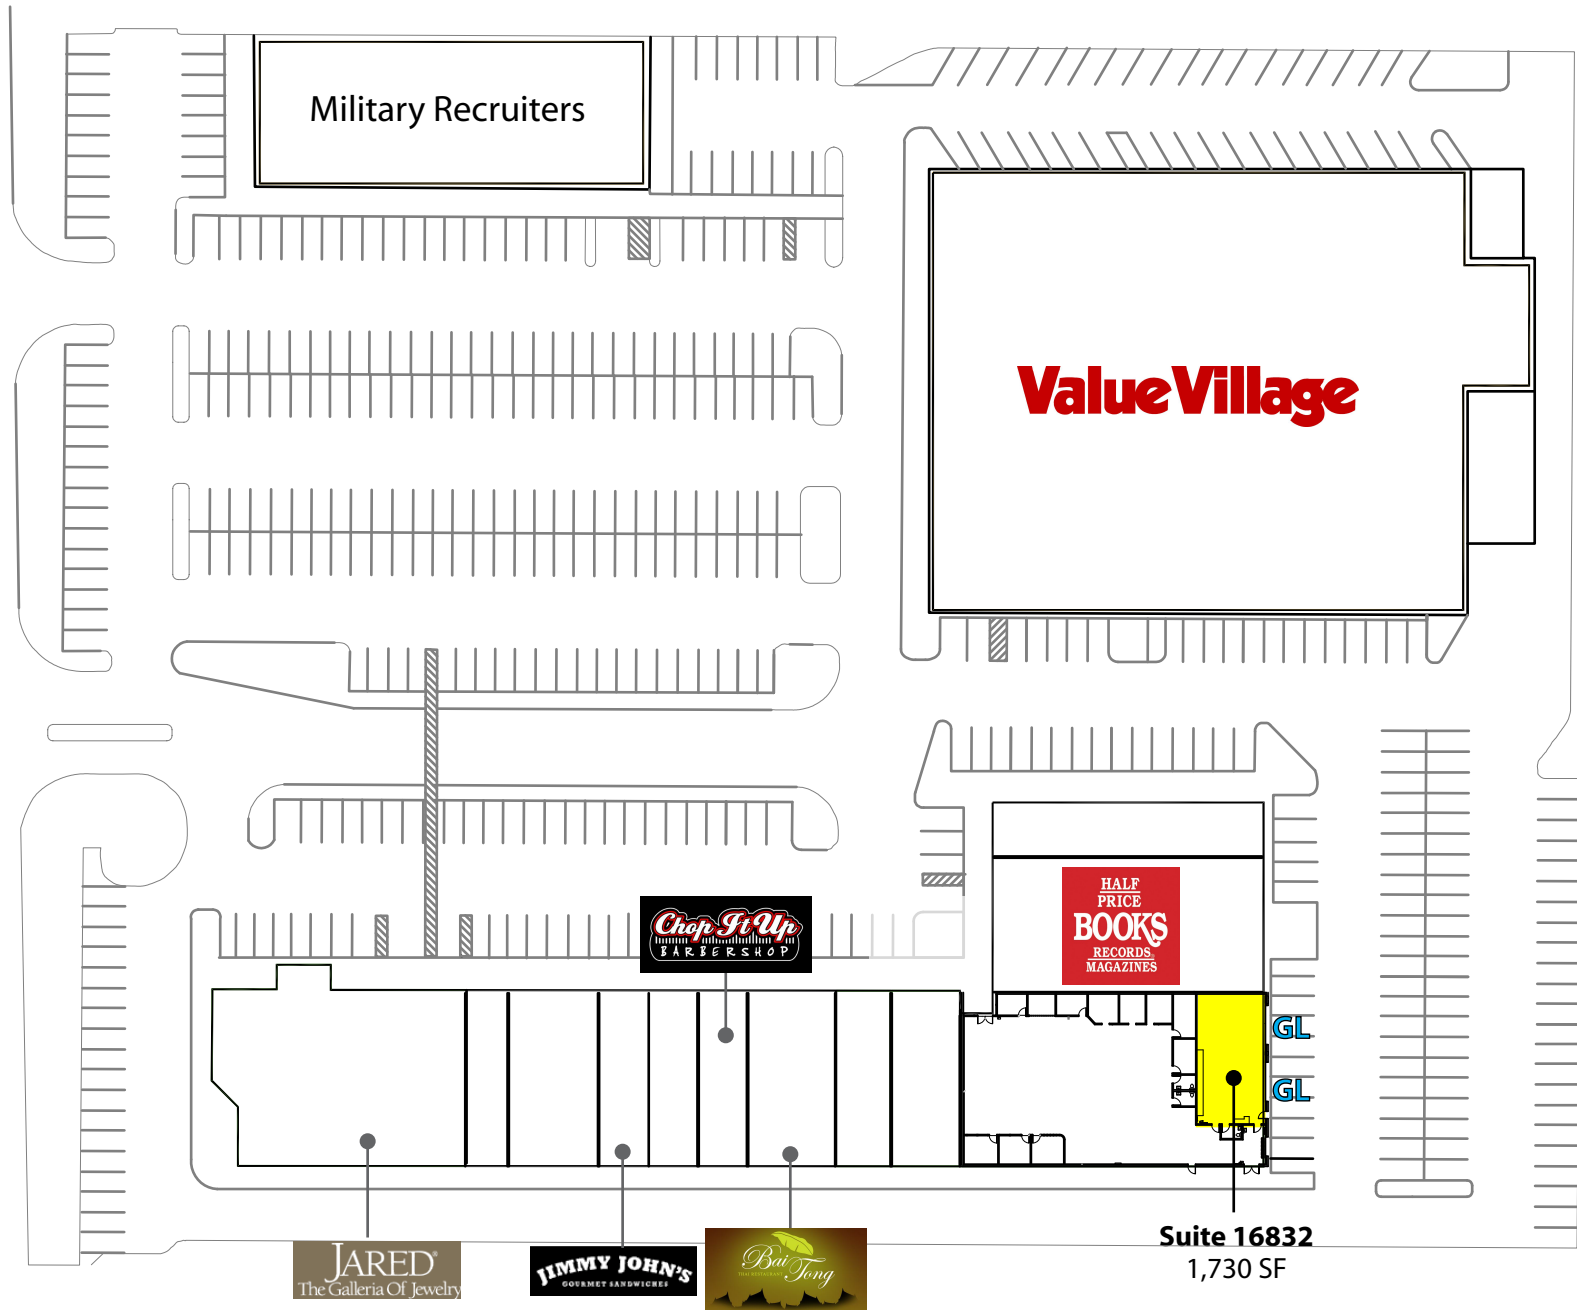

SOUTH CENTER PARKWAY

SOUTH 168TH ST.

Parkway Square Shopping Center
16820-16890 Southcenter Parkway | Tukwila, WA 98188

RH ROSEN
HARBOTTLE
COMMERCIAL REAL ESTATE