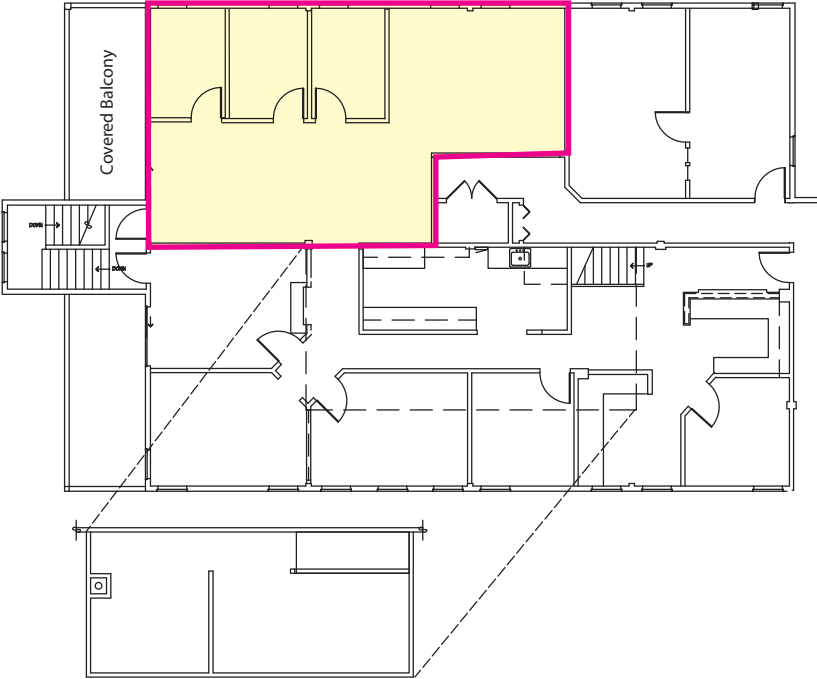

VILLAGE OFFICE PARK

3805 108th Avenue NE, Bellevue, WA 98004

AVAILABLE SPACE - Second Floor

SUITE OPTIONS

Suite 210
1,007 SF

Suite 222
2,217 SF