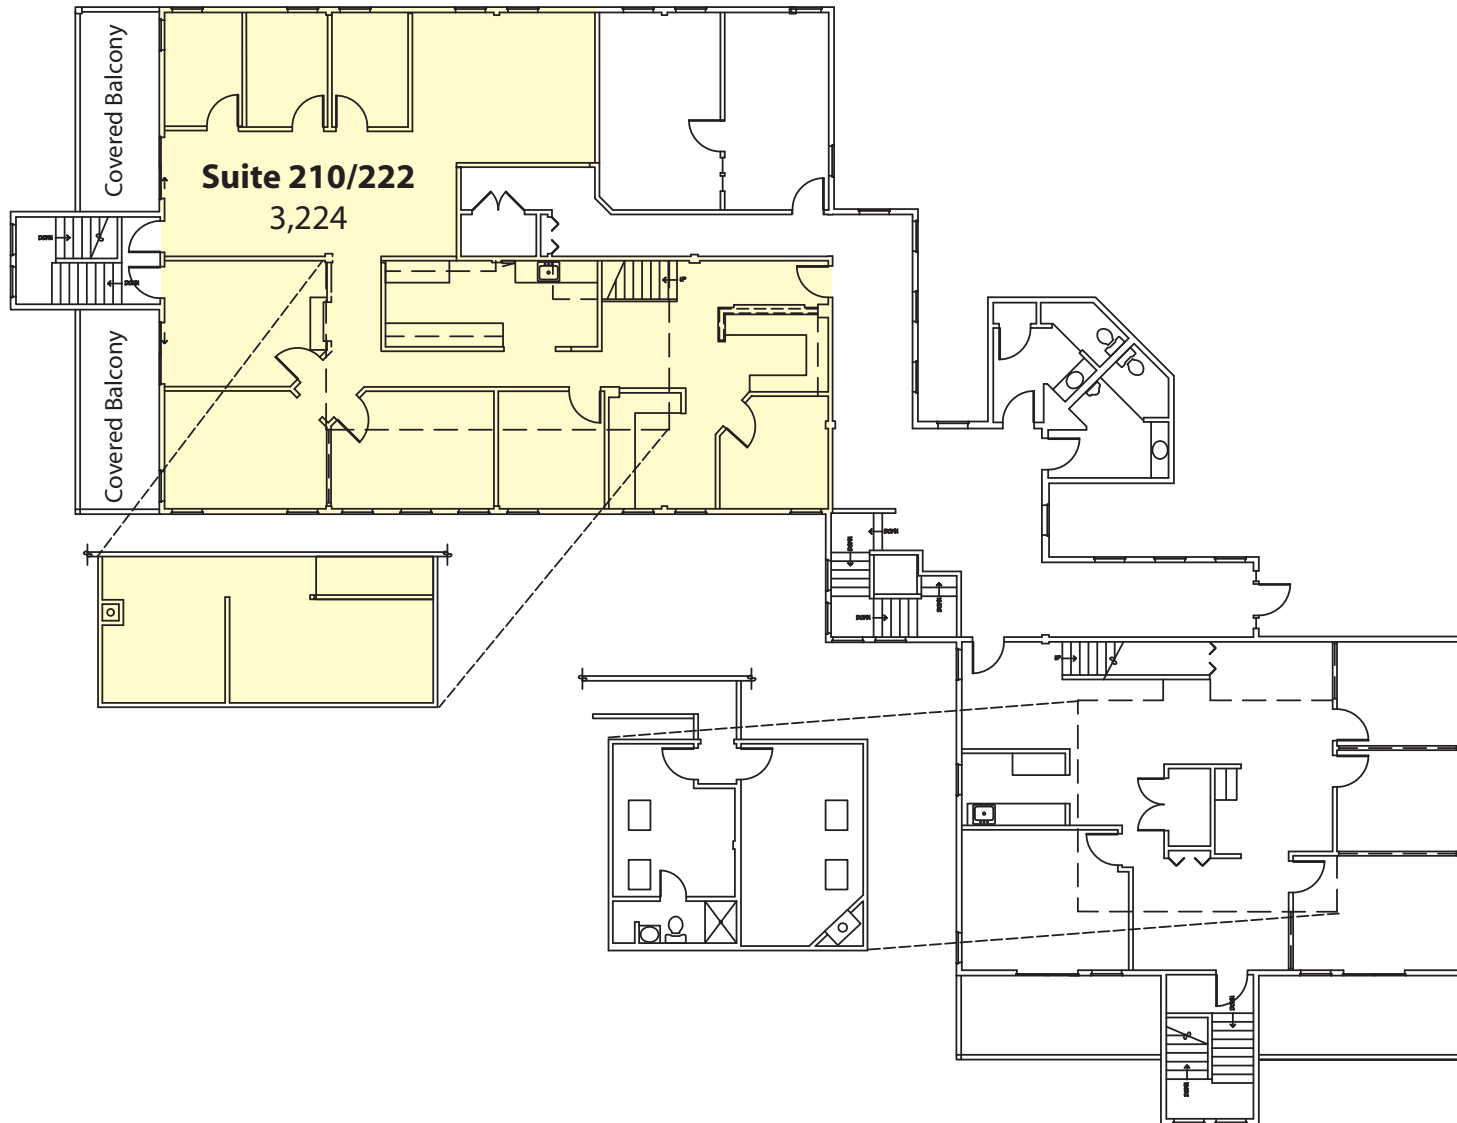

VILLAGE OFFICE PARK

3805 108th Avenue NE, Bellevue, WA 98004

AVAILABLE SPACE - Second Floor

SUITE OPTIONS

Suite 210
1,007 SF

Suite 222
2,217 SF