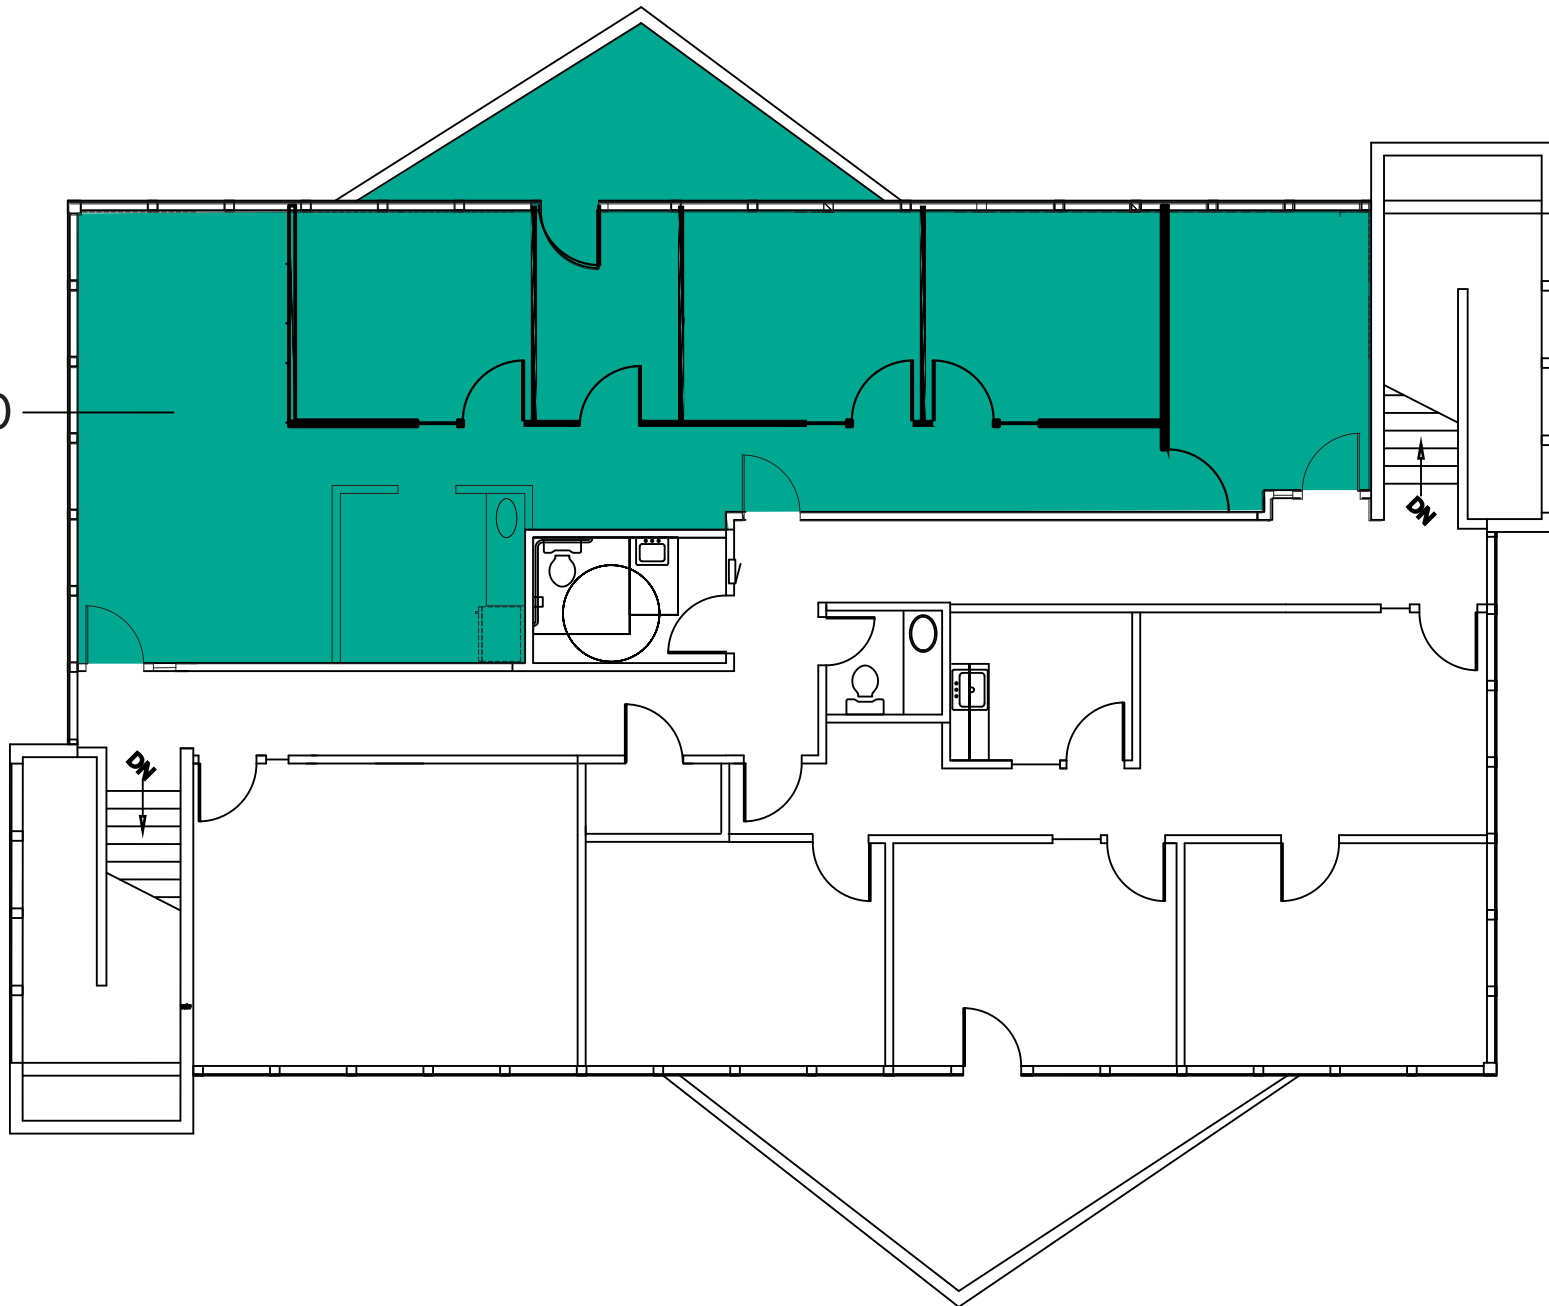

Suite
C-220/230
1,624 SF

ROSEN HARBOTTLE
COMMERCIAL REAL ESTATE

MEADOW CREEK
BUILDING C - SECOND FLOOR
22530 SE 64TH PLACE
ISSAQUAH, WA 98027