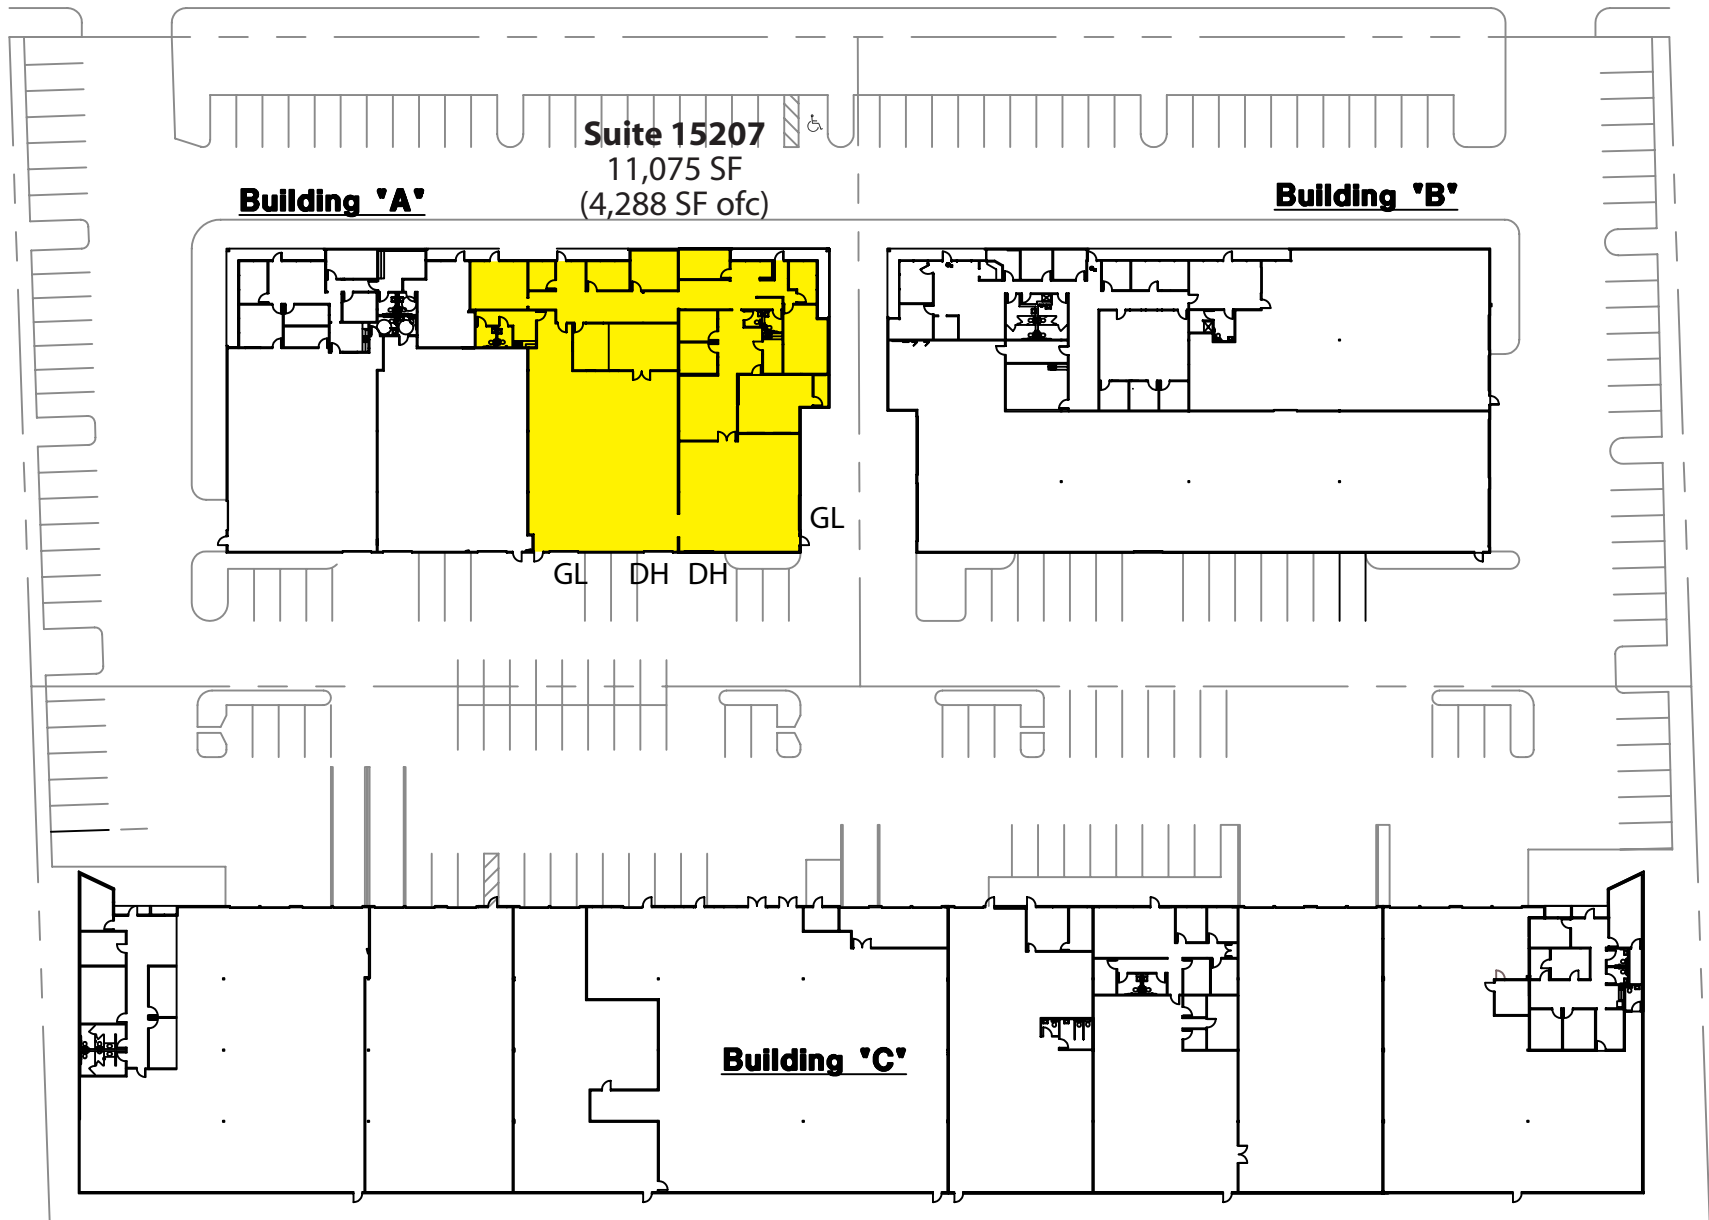

NE 95th Street

WILLOWS PARK I & II
15205 - 15235 NE 95th Street | Redmond, WA

RH | ROSEN
HARBOTTLE
COMMERCIAL REAL ESTATE