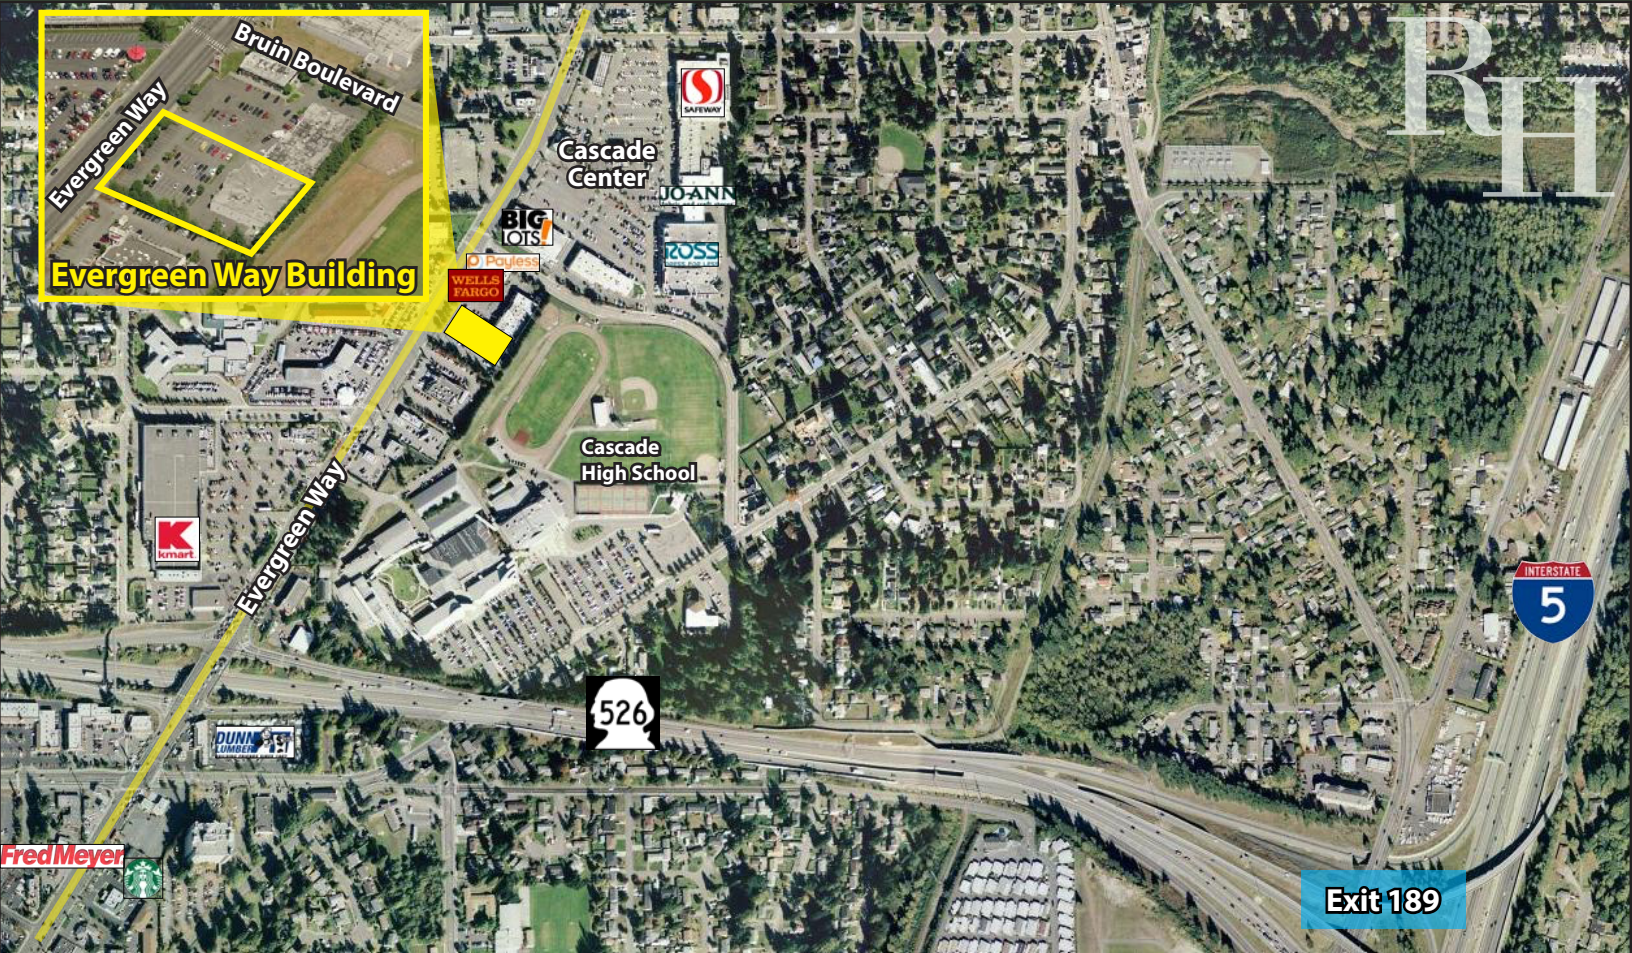

RODDA PAINT BUILDING

7825 Evergreen Way, Everett, WA 98208

For more information, contact:

**ROSEN~HARBOTTLE
COMMERCIAL REAL ESTATE**

Grant Rubenstein

(425) 289-2220

grant@rosenharbottle.com

Mimi Rosen

(425) 289-2217

mimi@rosenharbottle.com

www.rosenharbottle.com

Rosen~Harbottle Commercial Real Estate | P.O. Box 5003 Bellevue, WA 98009-5003
phone: (425) 454-3030 fax: (425) 454-6705 | www.rosenharbottle.com

The information provided has been obtained from sources believed reliable. While we do not doubt its accuracy, we have not verified and make no guarantee, warranty or representation about it. It is your sole responsibility to independently confirm its accuracy and completeness.