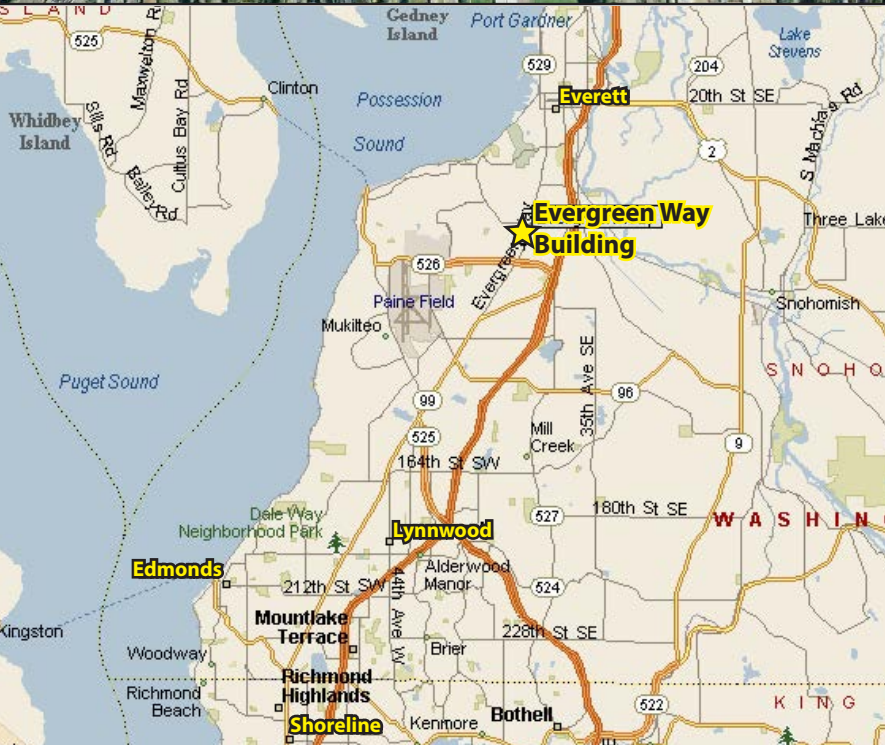

RODDA PAINT BUILDING

7825 Evergreen Way, Everett, WA 98208

For more information, contact:

**ROSEN~HARBOTTLE
COMMERCIAL REAL ESTATE**

Grant Rubenstein

(425) 289-2220

grant@rosenharbottle.com

Mimi Rosen

(425) 289-2217

mimi@rosenharbottle.com

www.rosenharbottle.com

Rosen~Harbottle Commercial Real Estate | P.O. Box 5003 Bellevue, WA 98009-5003
phone: (425) 454-3030 fax: (425) 454-6705 | www.rosenharbottle.com

The information provided has been obtained from sources believed reliable. While we do not doubt its accuracy, we have not verified and make no guarantee, warranty or representation about it. It is your sole responsibility to independently confirm its accuracy and completeness.