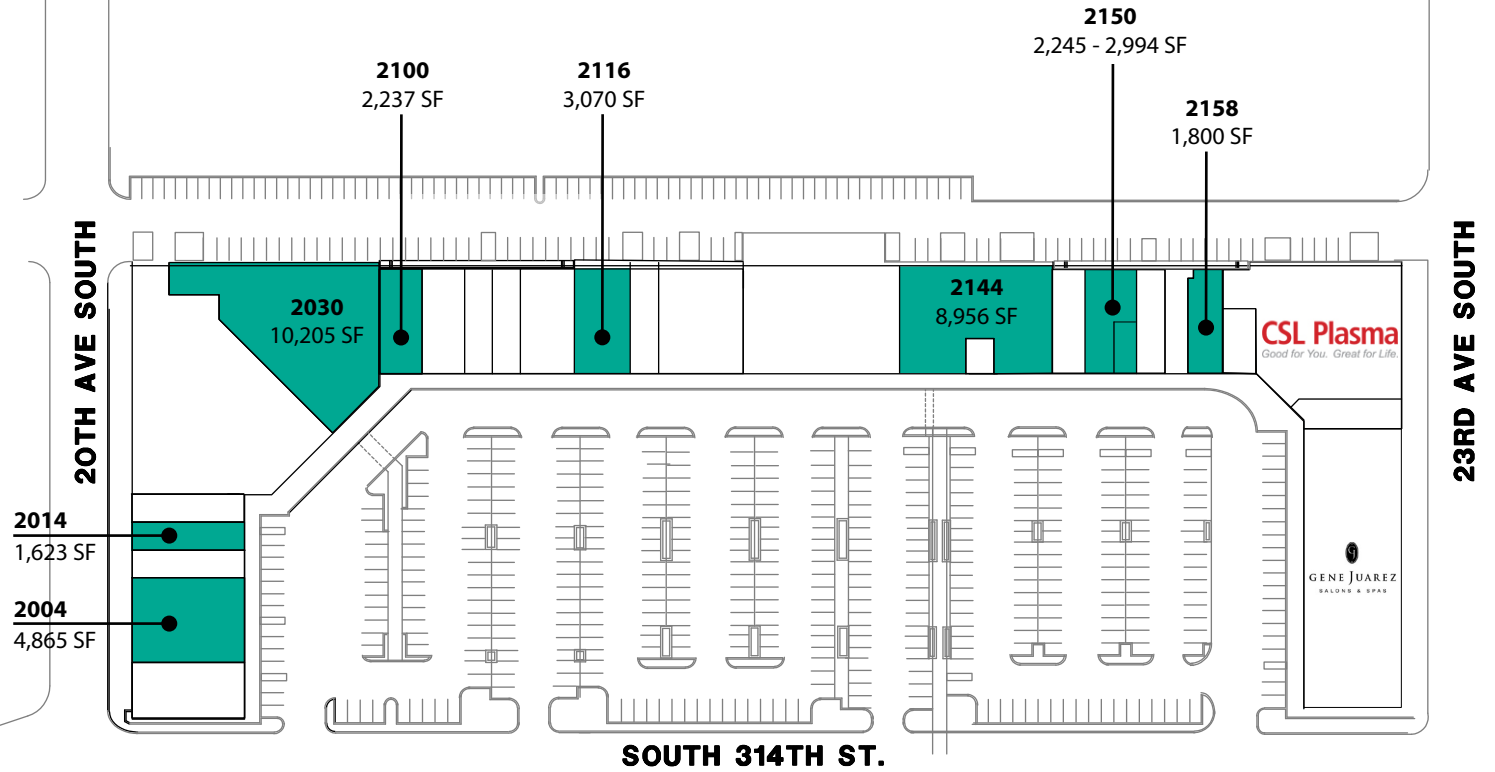

SOUTH 312TH ST.

Federal Way Performing Arts
and Events Center

Federal Way
Transit Center

HILLSIDE PLAZA SHOPPING CENTER

2000-2222 S 314th Street | Federal Way, WA 98003

ROSEN HARBOTTLE
COMMERCIAL REAL ESTATE