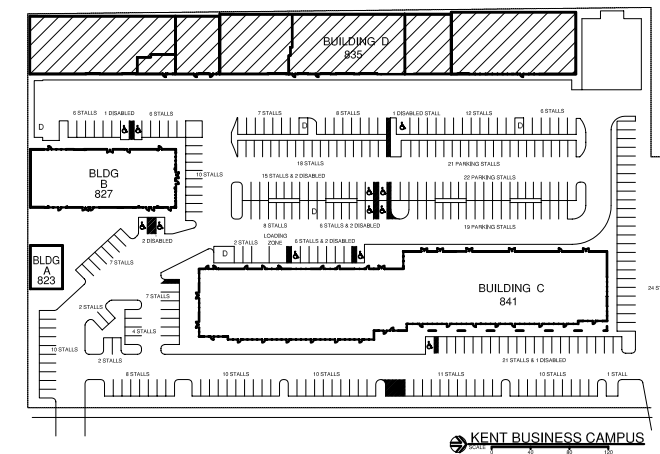

SUITE D-132
8,010 SF Office

SUITE D-135
9,448 SF (1,515 SF Office)

Contiguous: 17,458 SF (9,525 SF Office)

BUILDING D ~ NORTH END

SUITE D-101
2,514 SF

SUITE D-103
6,455 SF (776 SF Office)

Contiguous: 8,969 SF (776 SF Office)

BUILDING D ~ SOUTH END