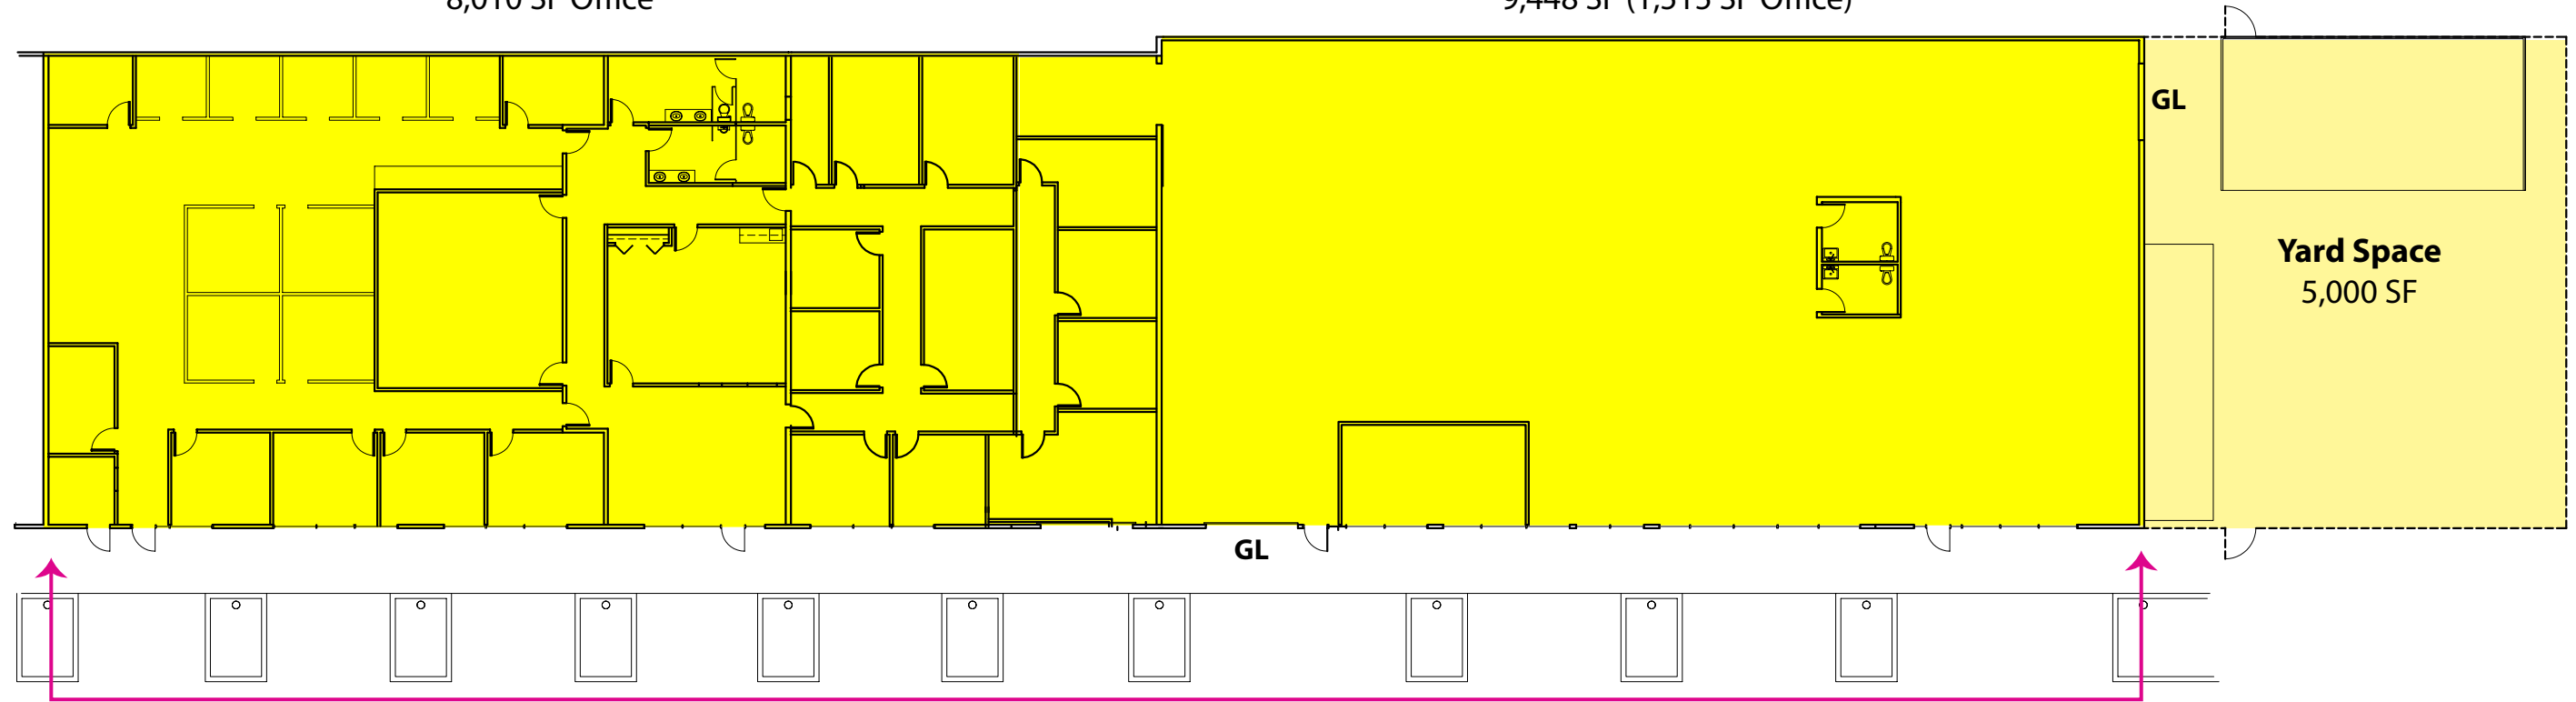

SUITE D-132
8,010 SF Office

SUITE D-135
9,448 SF (1,515 SF Office)

Contiguous: 17,458 SF (9,525 SF Office)

BUILDING D ~ NORTH END

SUITE D-101
2,514 SF

SUITE D-103
6,455 SF (776 SF Office)

Contiguous: 8,969 SF (776 SF Office)

BUILDING D ~ SOUTH END