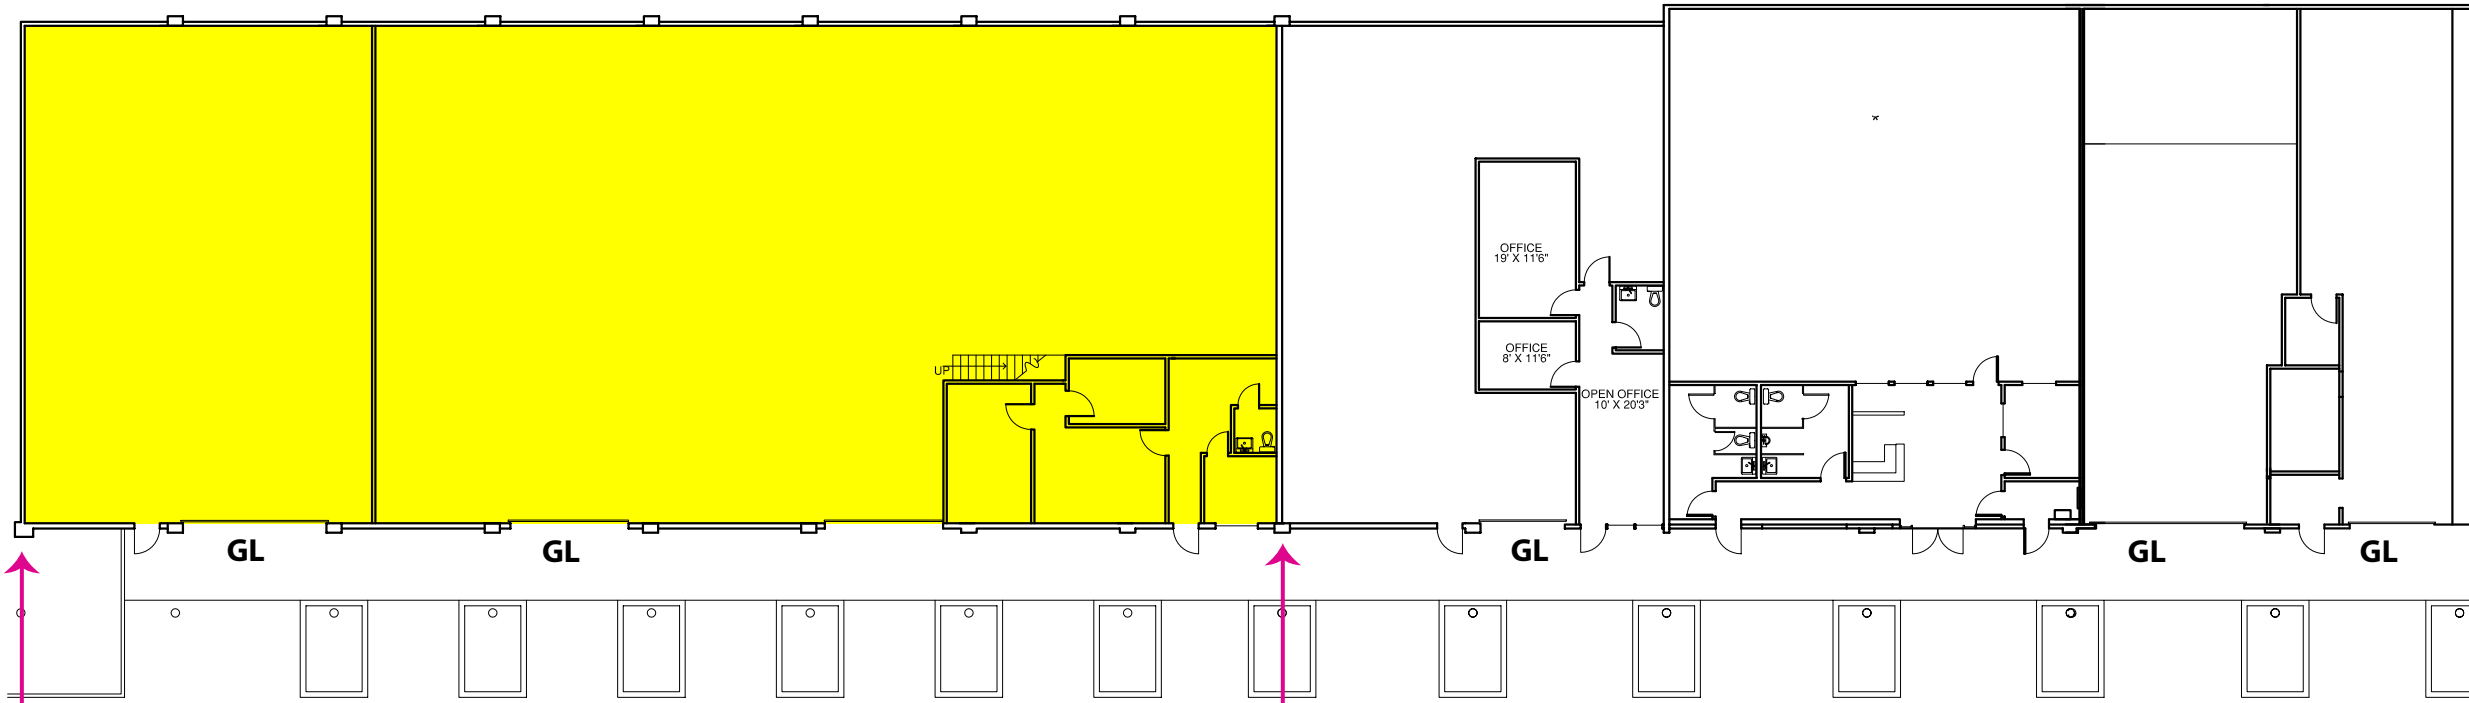

SUITE D-132
8,010 SF Office

SUITE D-135
9,448 SF (1,515 SF Office)

Contiguous: 17,458 SF (9,525 SF Office)

BUILDING D ~ NORTH END

SUITE D-101
2,514 SF

SUITE D-103
6,455 SF (776 SF Office)

Contiguous: 8,969 SF (776 SF Office)

BUILDING D ~ SOUTH END