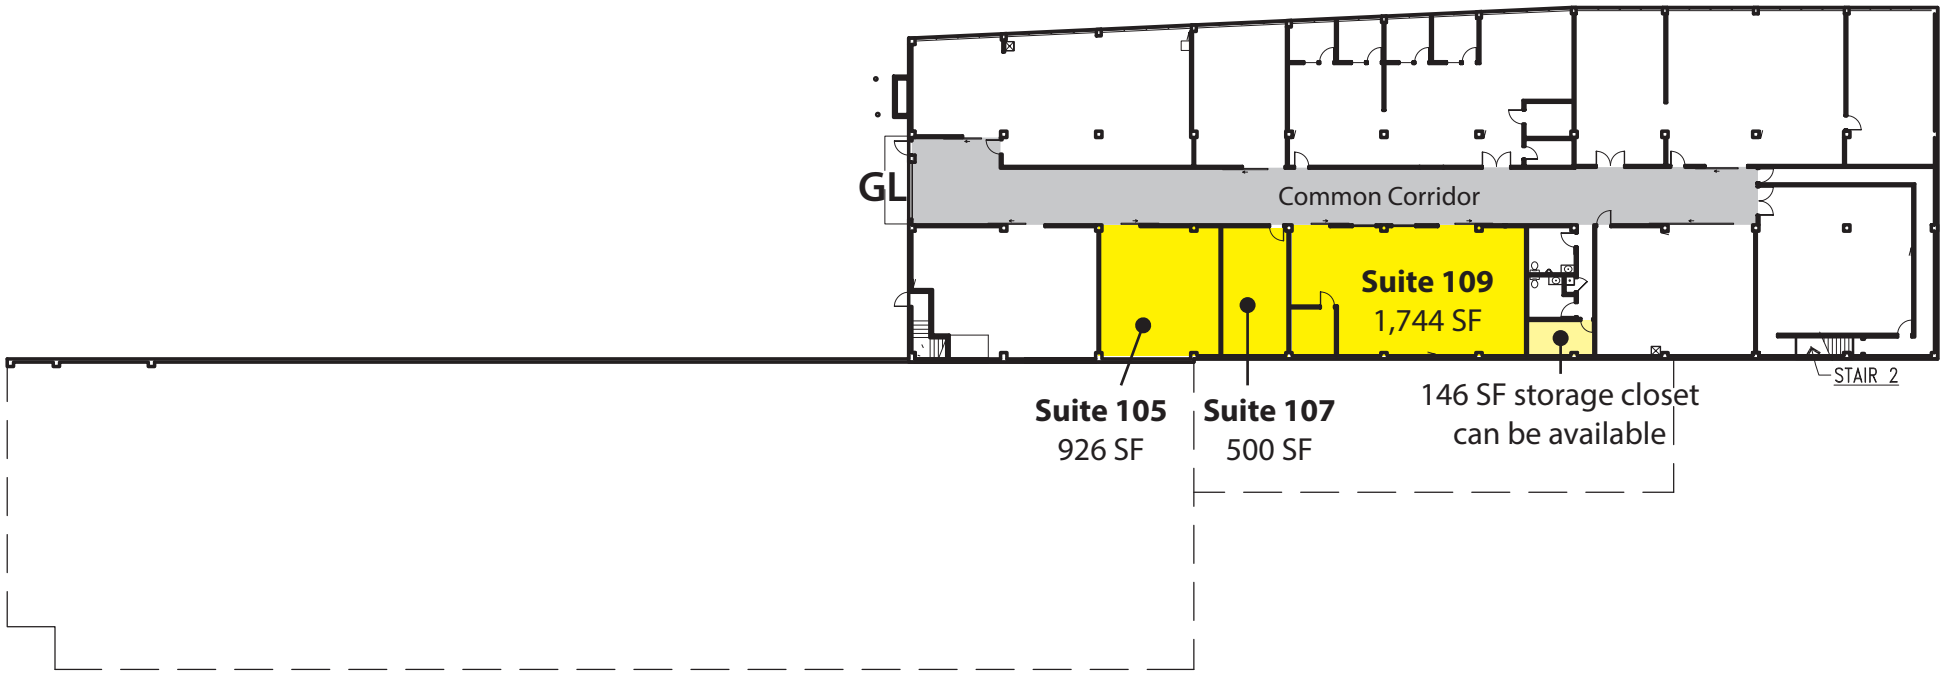

South Building - Office Area

North Building - Industrial Area

Thorndyke Avenue W

INTERBAY BUILDING- Lower Level

3401 - 3441 Thorndyke Avneue W
Seattle, WA 98119