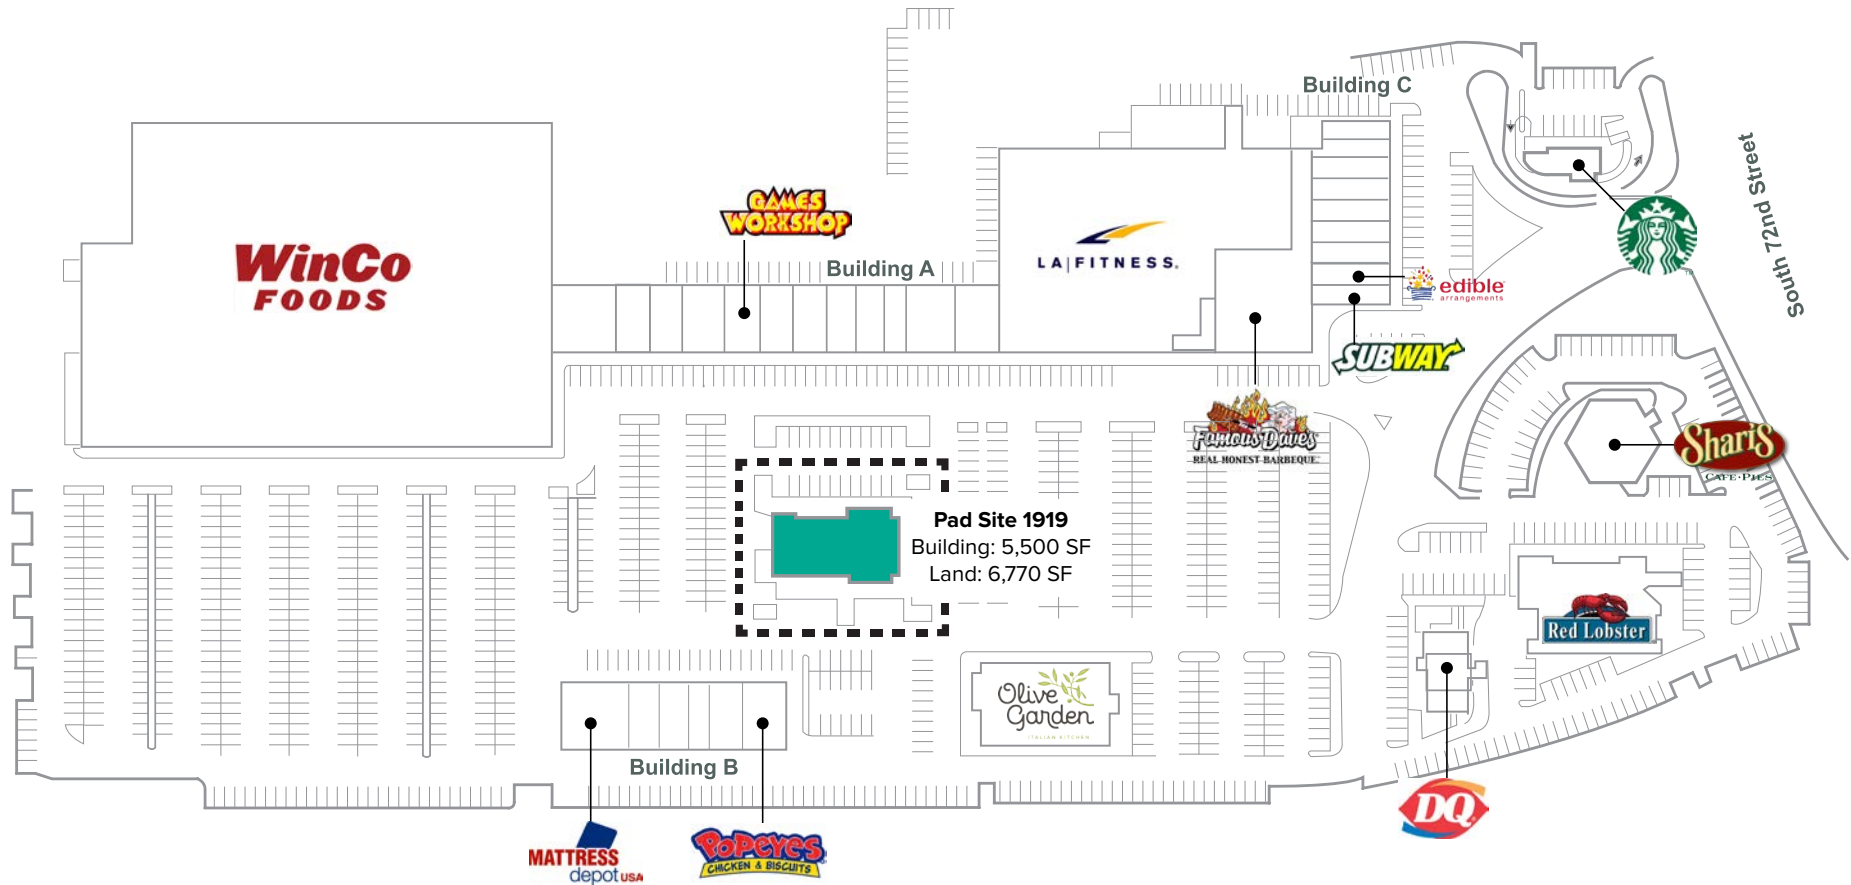

**STAND-ALONE
PAD LEASE**

TACOMA PLACE SHOPPING CENTER

1919 S 72nd Street | Tacoma, WA

Jack Rosen

425.289.2221

jack@rosenharbottle.com

425.454.3030
rosenharbottle.com

PO Box 5003
Bellevue, WA 98009 - 5003

PAD SITE WITH FULLY-BUILT OUT RESTAURANT BUILDING

HIGH-VISIBILITY RETAIL CENTER FROM I-5

Building: 5,500 SF (Land: 6,770 SF)

FEATURES:

- Pad Site Located at the Center of WinCo and LA Fitness Anchored Regional Power Center
- Includes Parking All Around Existing Building
- Immediately off of I-5 (Exit 129-S 72nd Street)
- Densely Populated Retail Center with National Tenants: Starbucks, Famous Dave's BBQ, Olive Garden, Red Lobster, Popeyes, Shari's, Dairy Queen, and Subway

SITE PLAN

Suite	Building SF	Land SF	Rate	Notes
1919	5,500 SF	6,770 SF	Call Agent	Stand-alone pad site with existing building. Currently Applebee's restaurant. Available now.

The information provided herein has been obtained from sources believed to be reliable, but no representation or warranty, express or implied, is made with respect to the accuracy or completeness of any such information. Each prospective buyer or tenant should independently investigate, evaluate and verify all information provided herein and any other matters deemed material. Please consult your attorney, tax advisor or other professional advisor. The terms of sale or lease set forth herein are subject to change or withdrawal at any time and without notice.

LOCATION MAP