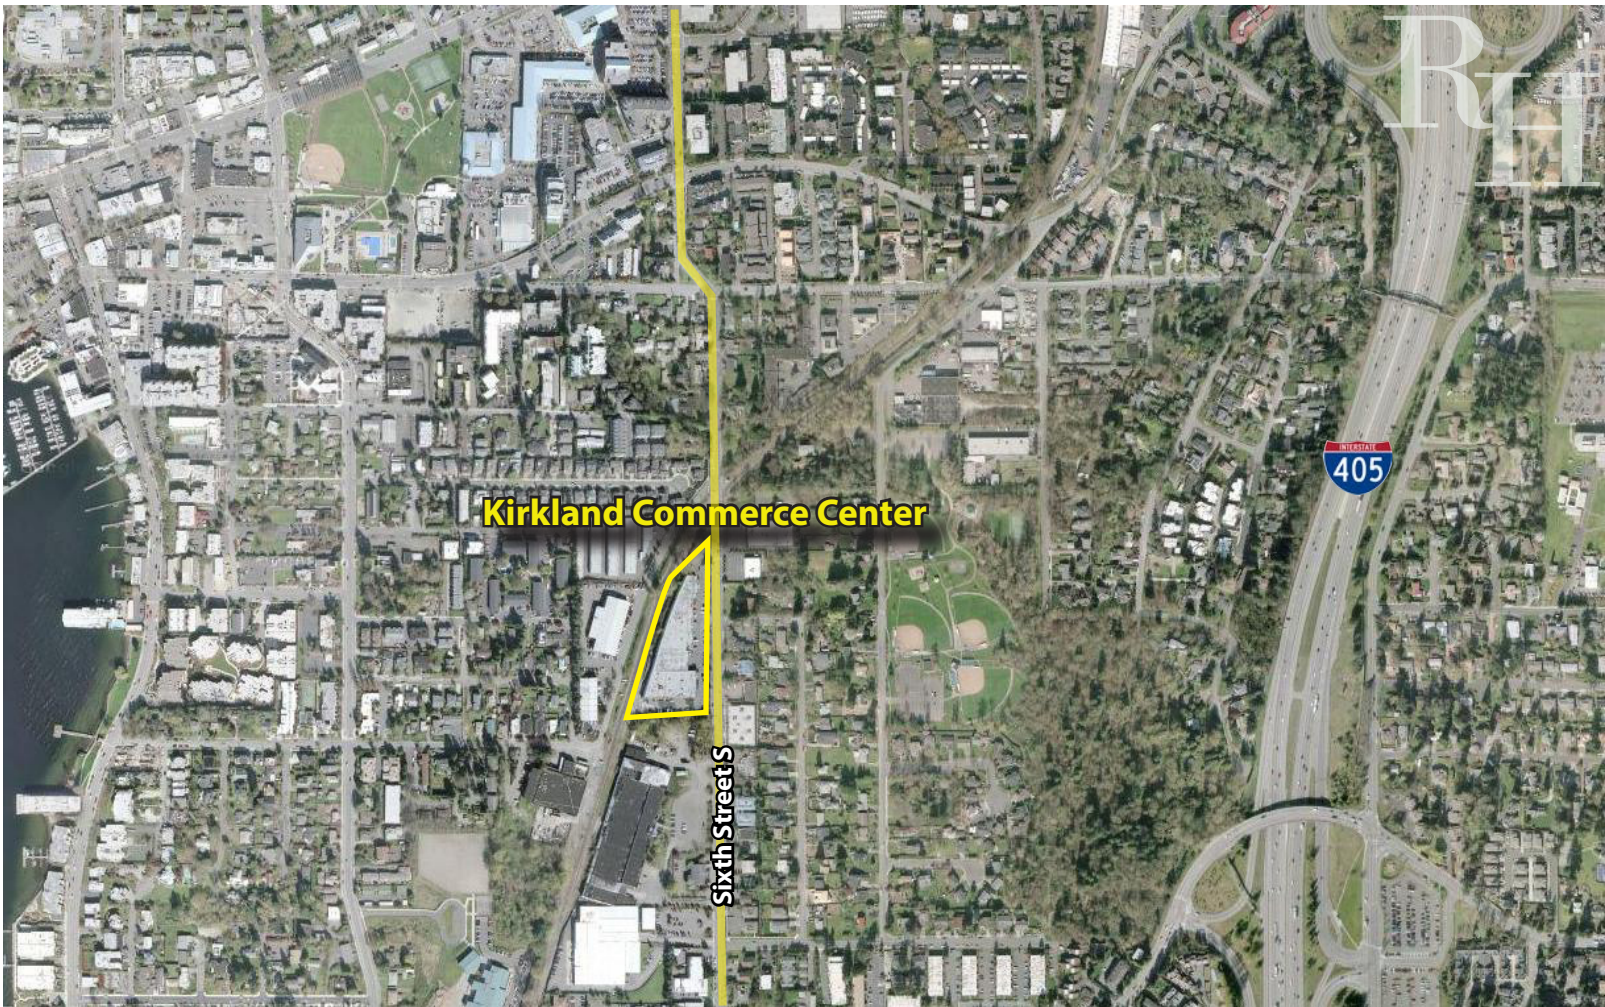

KIRKLAND COMMERCE CENTER

423-533 Sixth Street S, Kirkland, WA 98033

For more information, contact:

**ROSEN~HARBOTTLE
COMMERCIAL REAL ESTATE**

Grant Rubenstein

(425) 289-2220

grant@rosenharbottle.com

www.rosenharbottle.com