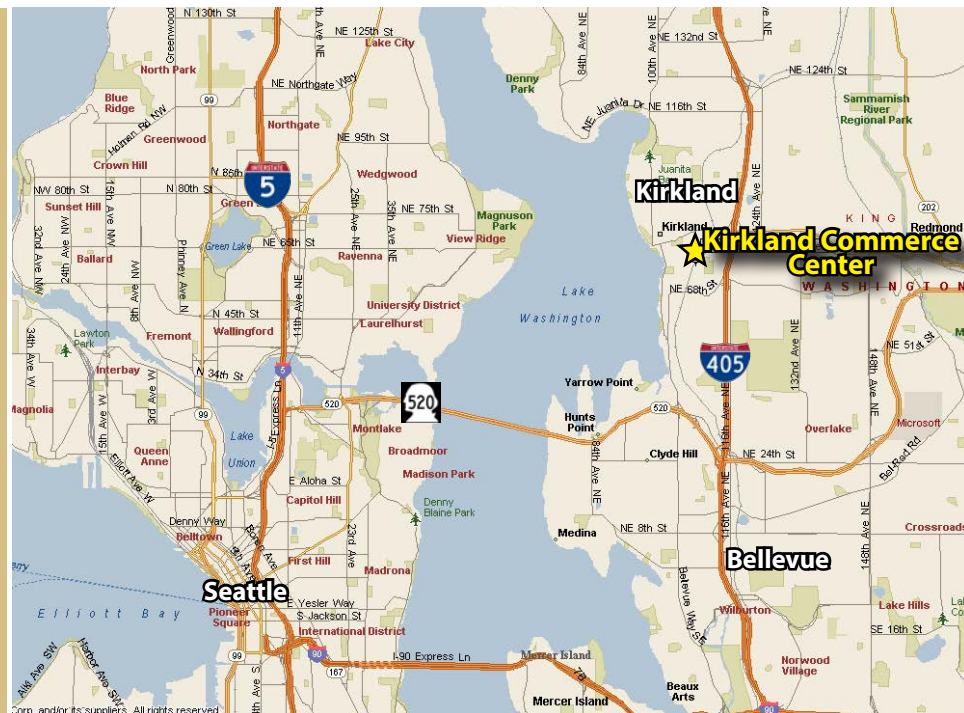

Rosen-Harbottle Commercial Real Estate | P.O. Box 5003 Bellevue, WA 98009-5003

phone: (425) 454-3030 fax: (425) 454-6705 | www.rosenharbottle.com

The information provided has been obtained from sources believed reliable. While we do not doubt its accuracy, we have not verified and make no guarantee, warranty or representation about it. It is your sole responsibility to independently confirm its accuracy and completeness.