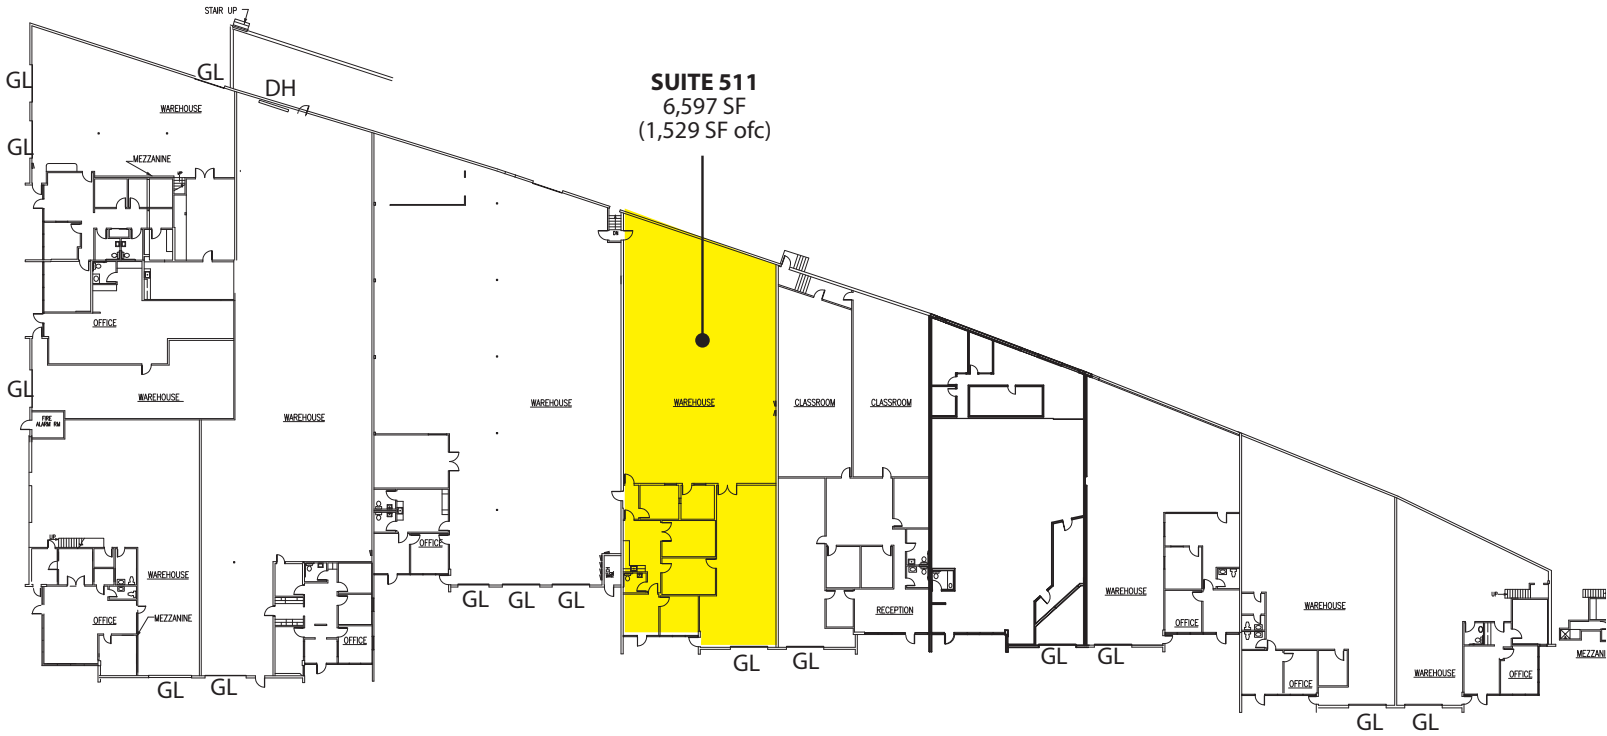

KIRKLAND COMMERCE CENTER

423-533 Sixth Street S, Kirkland, WA 98033

MAIN FLOOR PLAN

NOT TO SCALE

Rosen-Harbottle Commercial Real Estate | P.O. Box 5003 Bellevue, WA 98009-5003
phone: (425) 454-3030 fax: (425) 454-6705 | www.rosenharbottle.com

The information provided has been obtained from sources believed reliable. While we do not doubt its accuracy, we have not verified and make no guarantee, warranty or representation about it. It is your sole responsibility to independently confirm its accuracy and completeness.