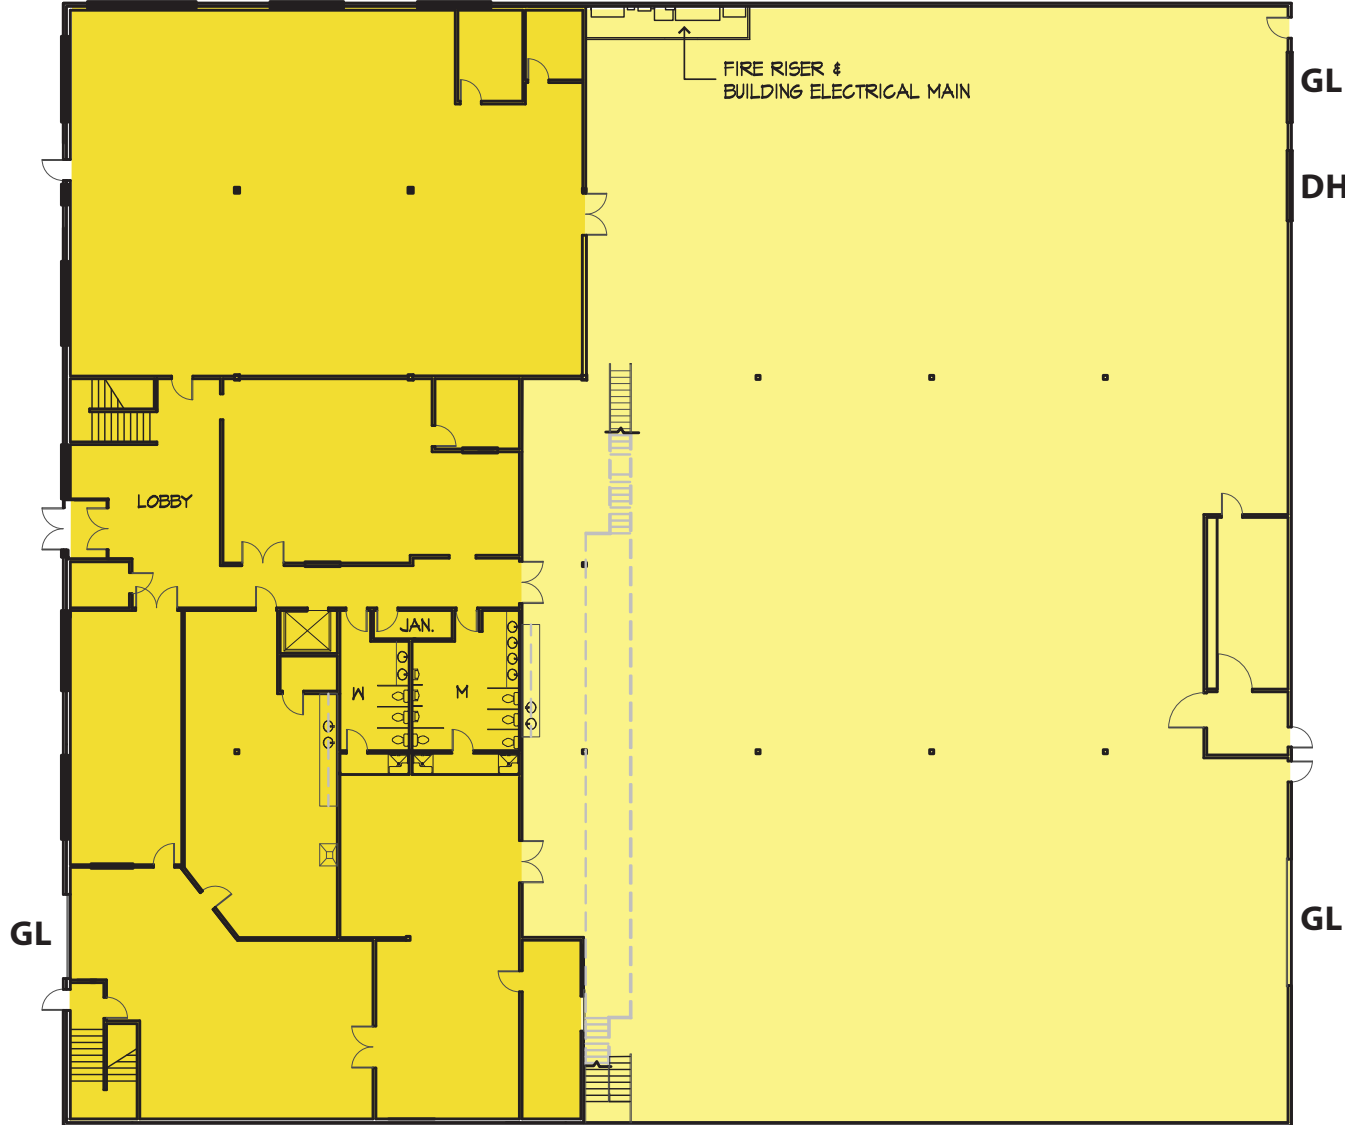

FLOOR PLANS

Second Floor Corporate Office
12,309 SF

Office: 12,309 SF

First Floor Tech/Assembly & Warehouse
27,691 SF

Low Bay Warehouse/Assembly: 9,812 SF

Warehouse: 15,700 SF