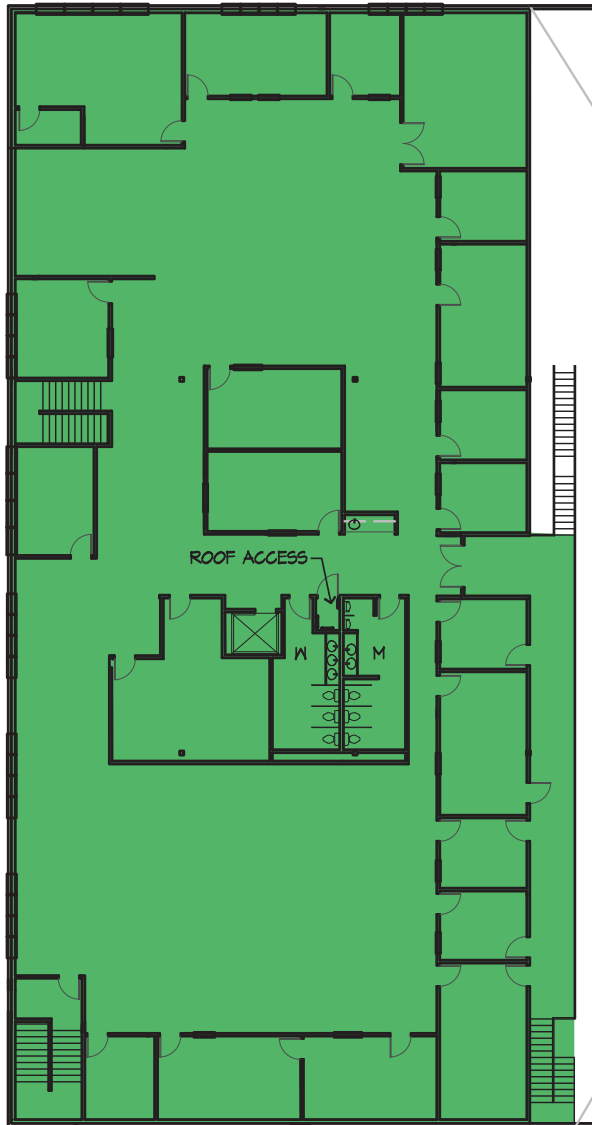

FLOOR PLANS

Second Floor Corporate Office
12,309 SF

Office: 12,309 SF

First Floor Tech/Assembly & Warehouse
27,691 SF

Low Bay Warehouse/Assembly: 9,812 SF

Warehouse: 15,700 SF