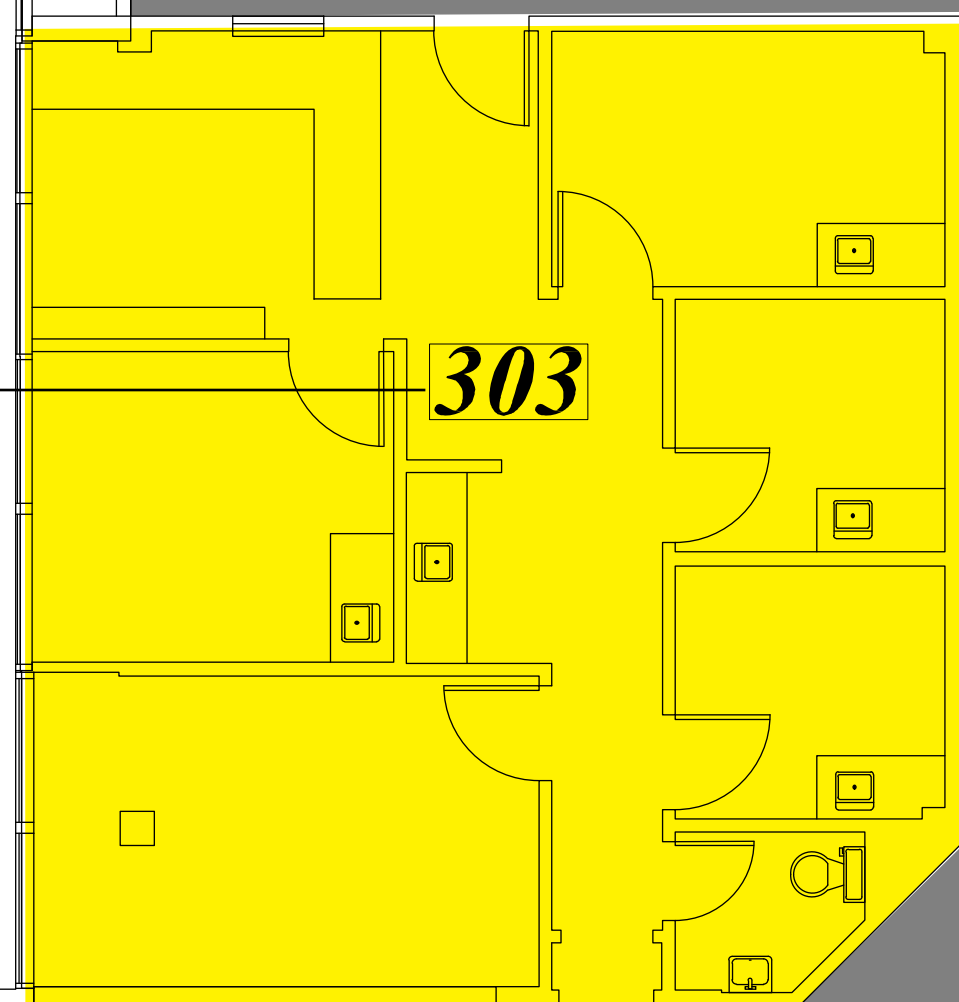

Suite 304
1,604 SF

Suite 303
1,220 SF

Suite 302
2,324 SF

 **3RD FLOOR PLAN**
SCALE: 1/8" = 1'-0"
2 4 8 16 FT.