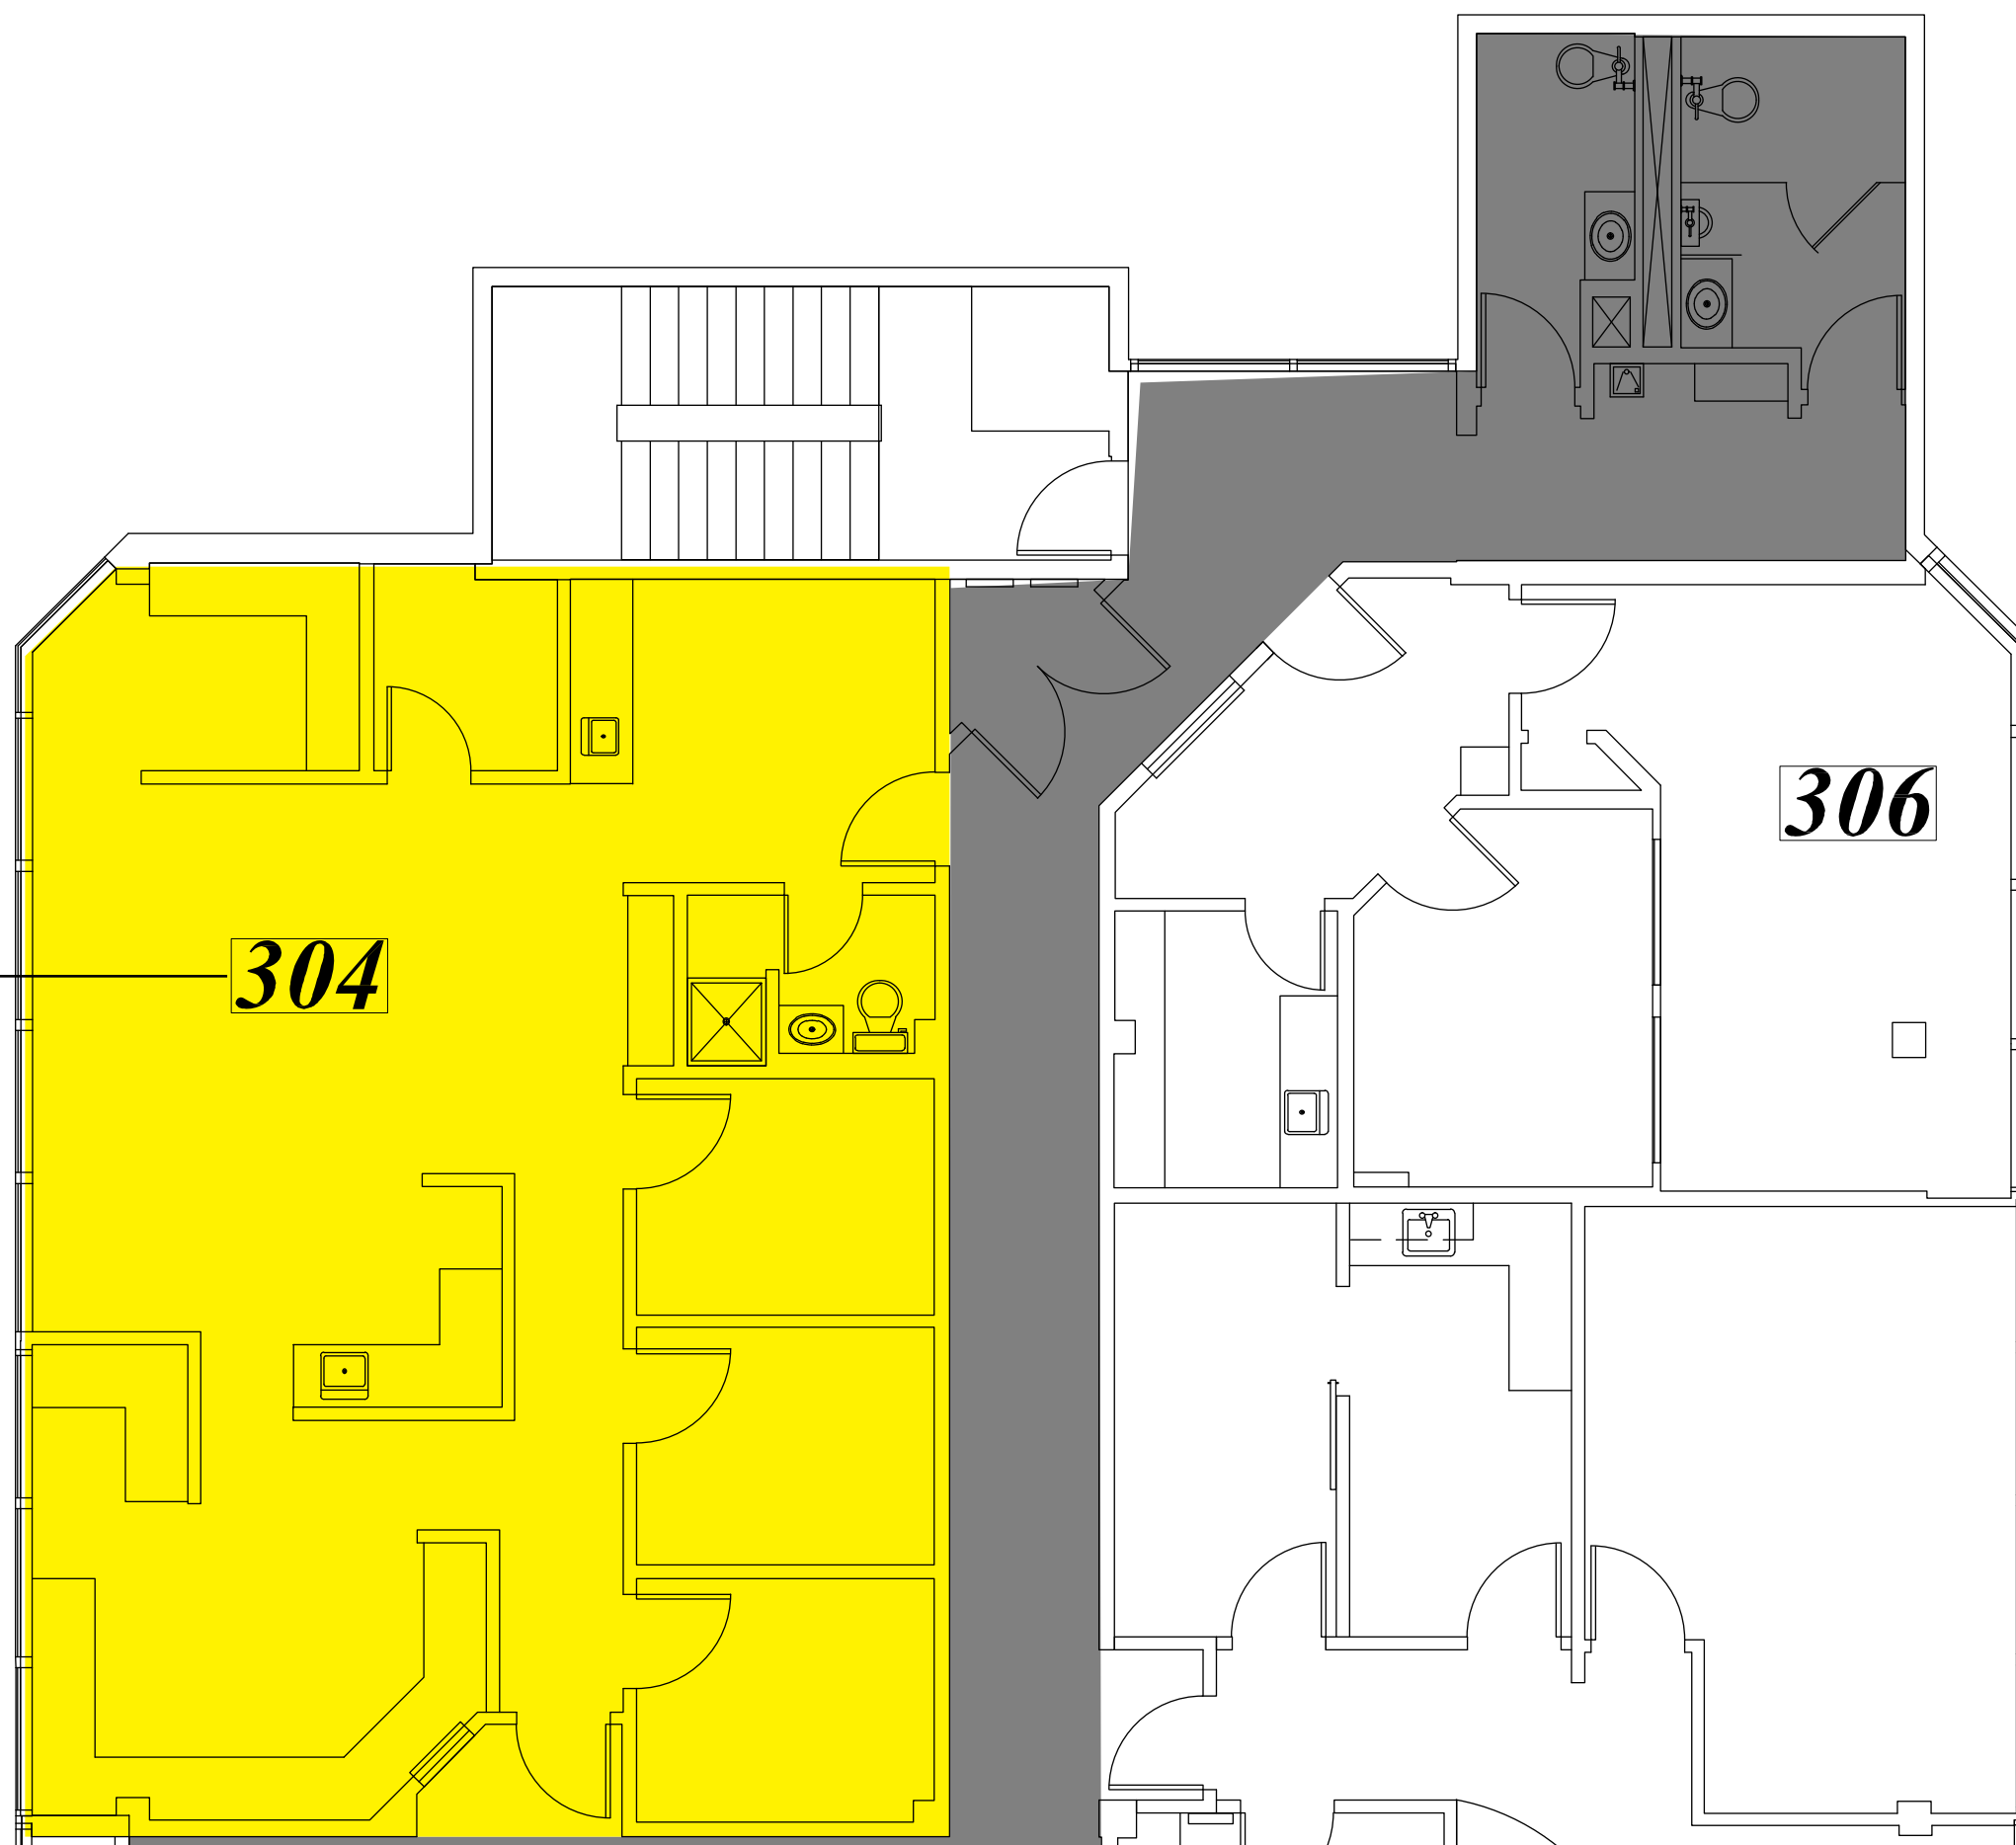

Suite 304
1,604 SF

Suite 303
1,220 SF

Suite 302
2,324 SF

 **3RD FLOOR PLAN**
SCALE: 1/8" = 1'-0"
2 4 8 16 FT.