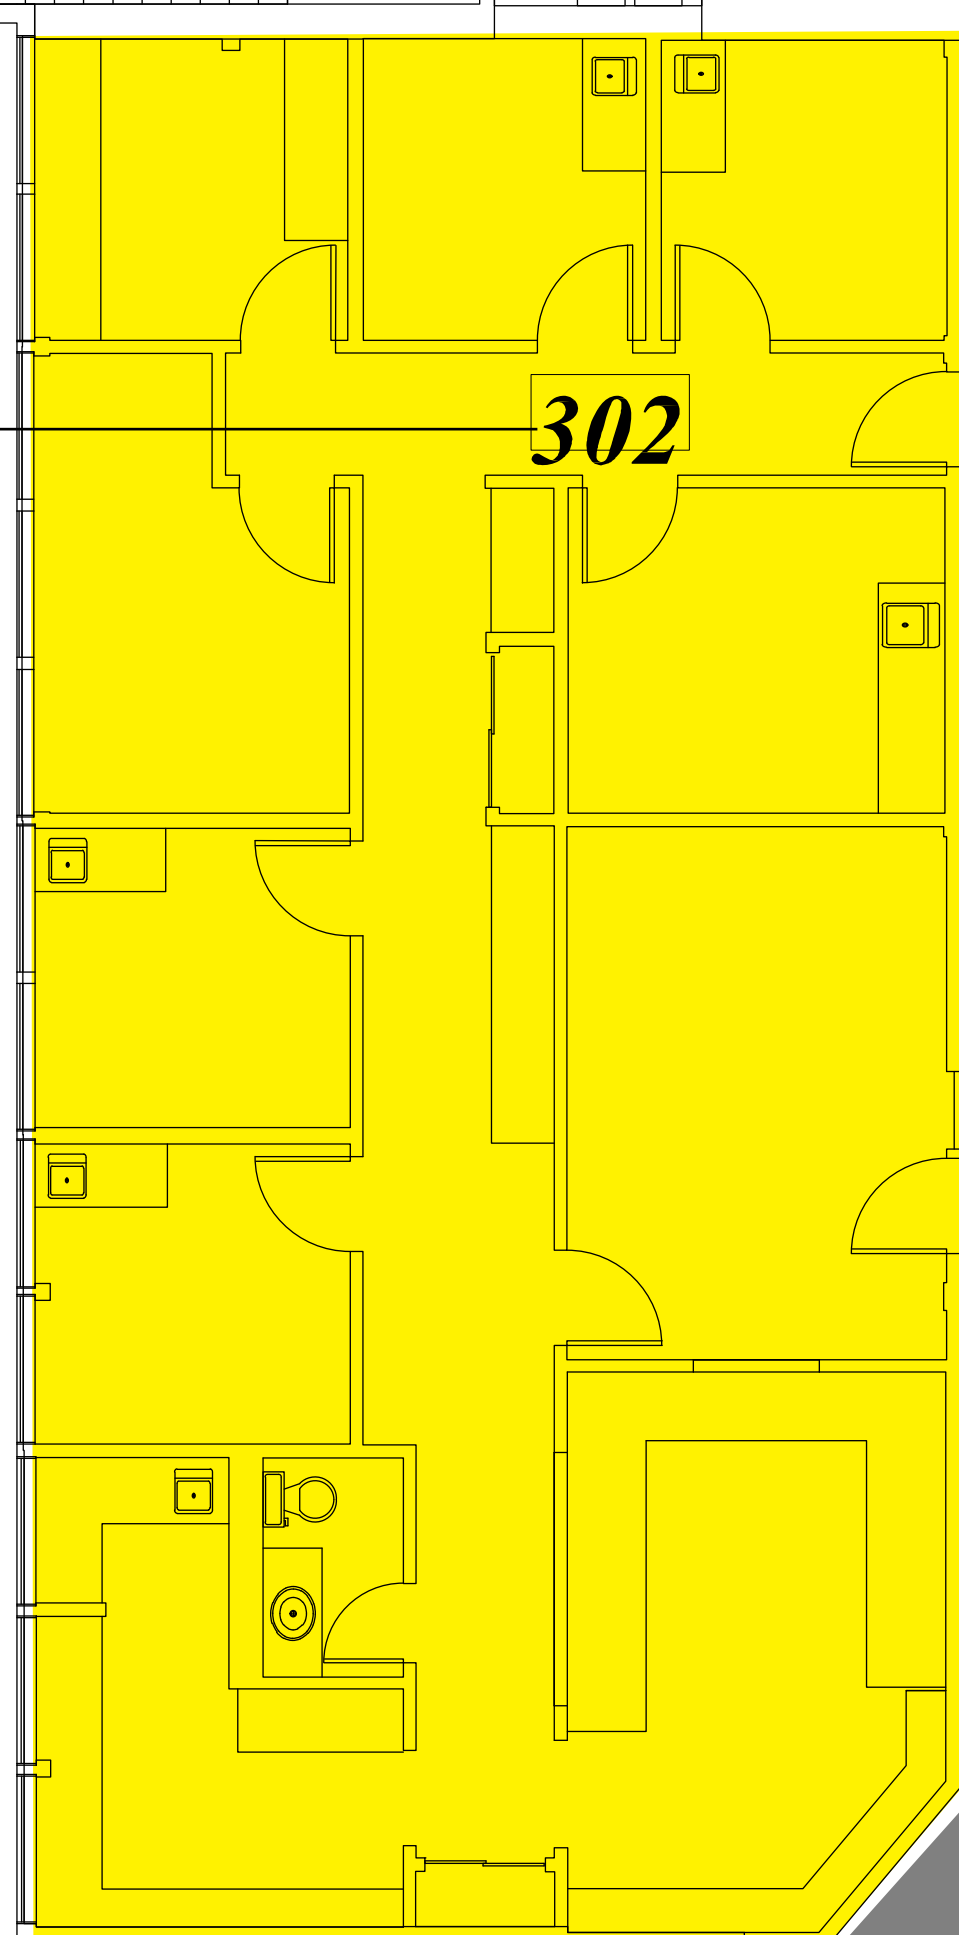

Suite 304
1,604 SF

Suite 303
1,220 SF

Suite 302
2,324 SF

 **3RD FLOOR PLAN**
SCALE: 1/8" = 1'-0"
2 4 8 16 FT.