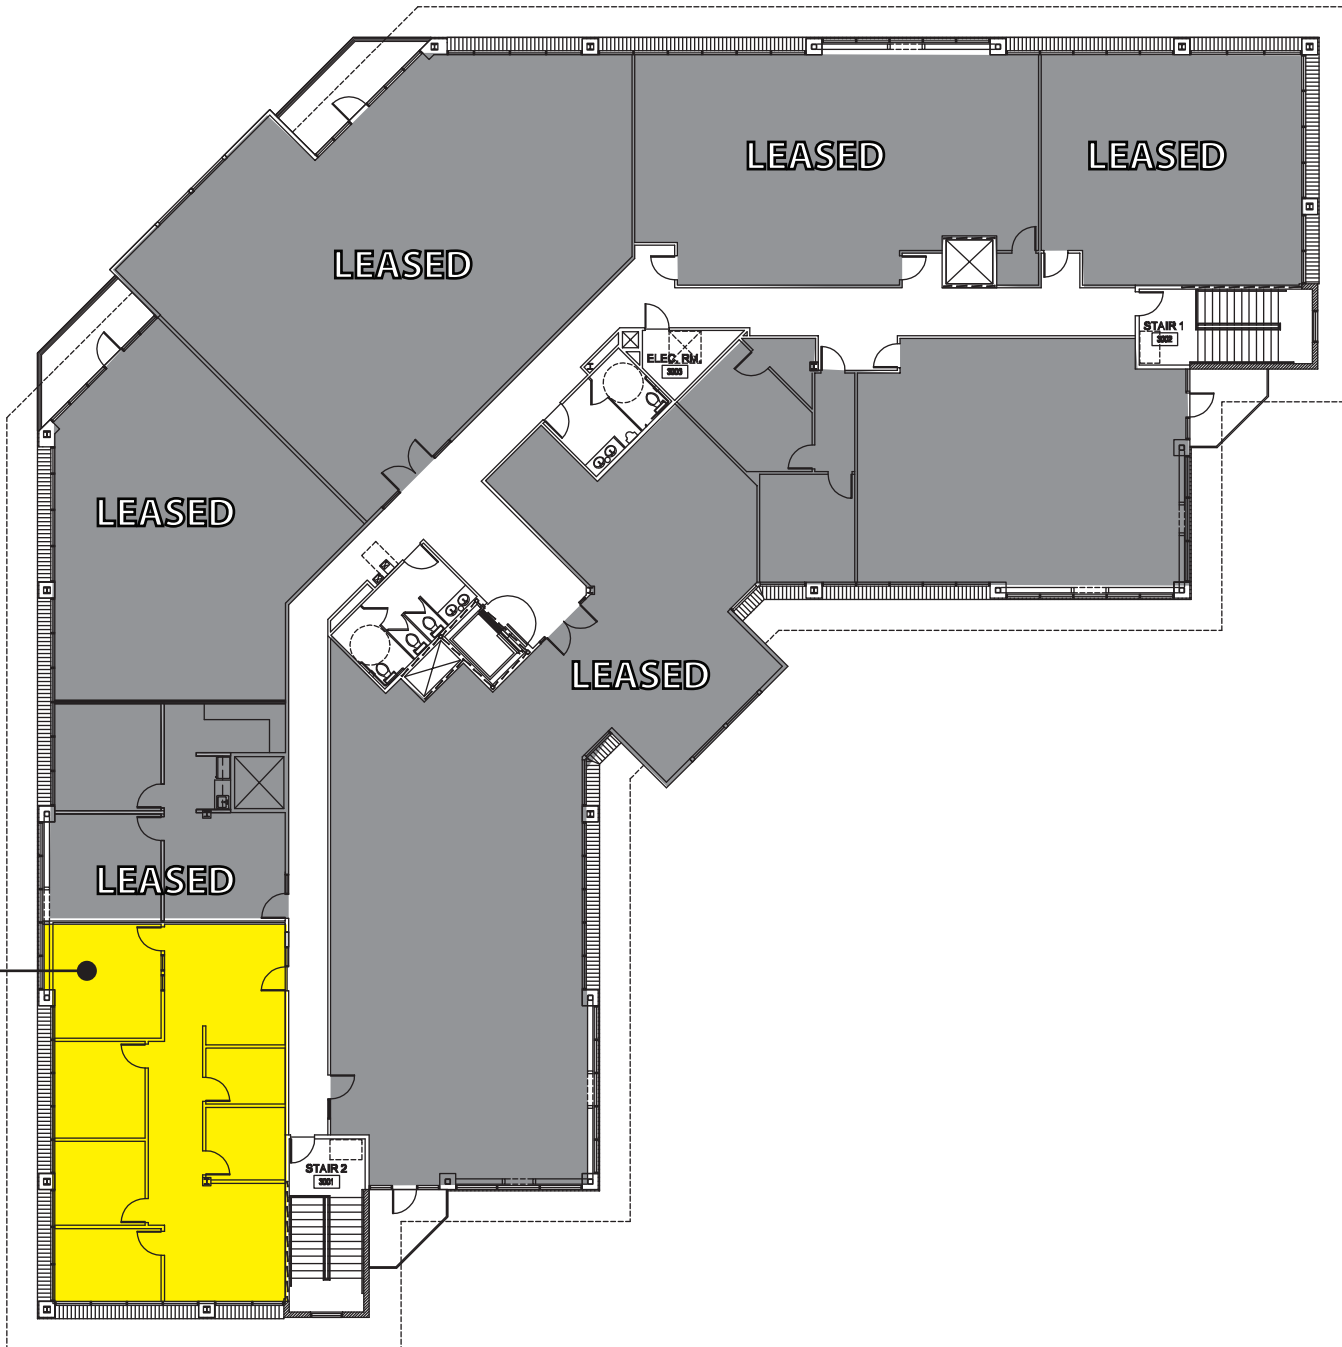

Suite 306  
1,649 SF

3RD FLOOR

**Lake Tye Building**  
14090 Fryelands Boulevard | Monroe, WA 98272

**RH** ROSEN  
HARBOTTLE  
COMMERCIAL REAL ESTATE