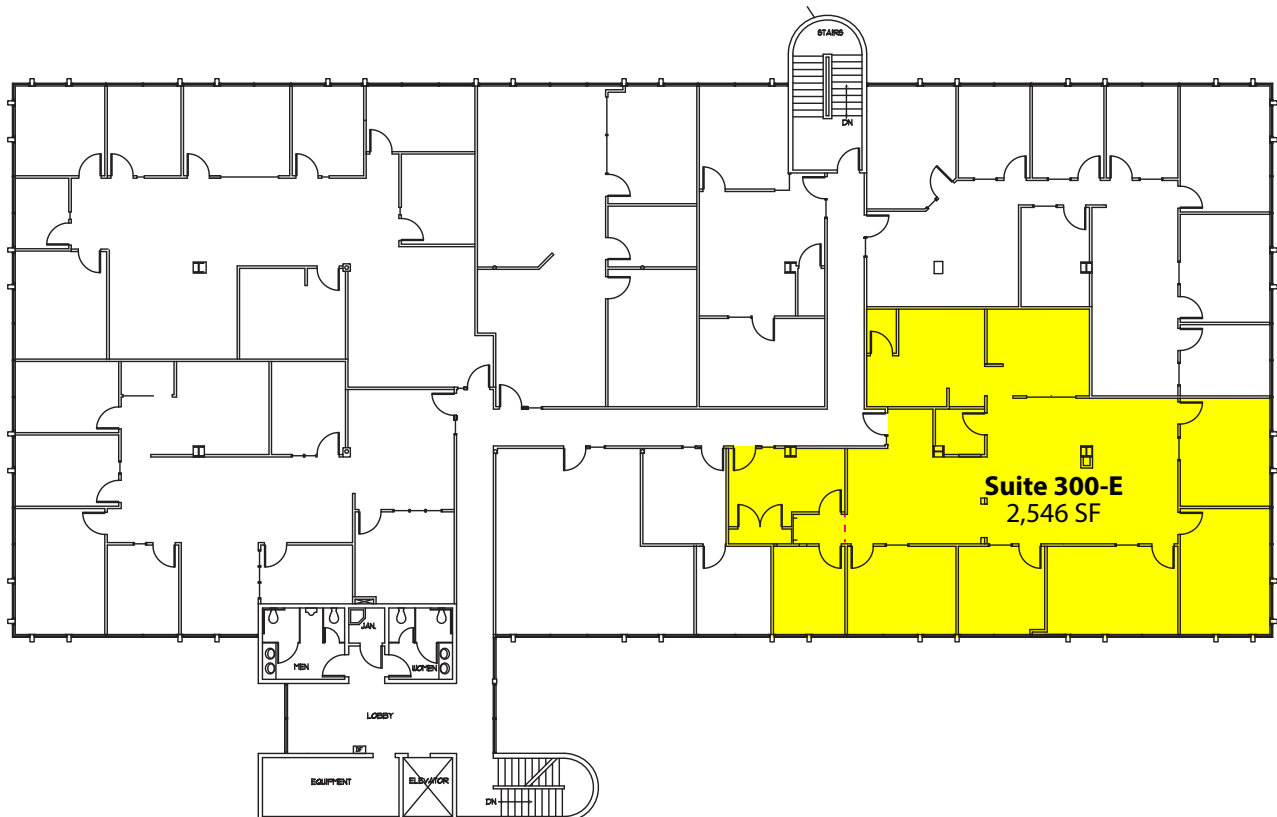

Park Heights Building

1800 112TH AVENUE NE, BELLEVUE, WA 98004

THIRD FLOOR

Suite	Square Feet	Available
300-E	2,927	3/1/2017

Rosen~Harbottle Commercial Real Estate | P.O. Box 5003 Bellevue, WA 98009-5003
phone: (425) 454-3030 fax: (425) 454-6705 | www.rosenharbottle.com

The information provided has been obtained from sources believed reliable. While we do not doubt its accuracy, we have not verified and make no guarantee, warranty or representation about it. It is your sole responsibility to independently confirm its accuracy and completeness.