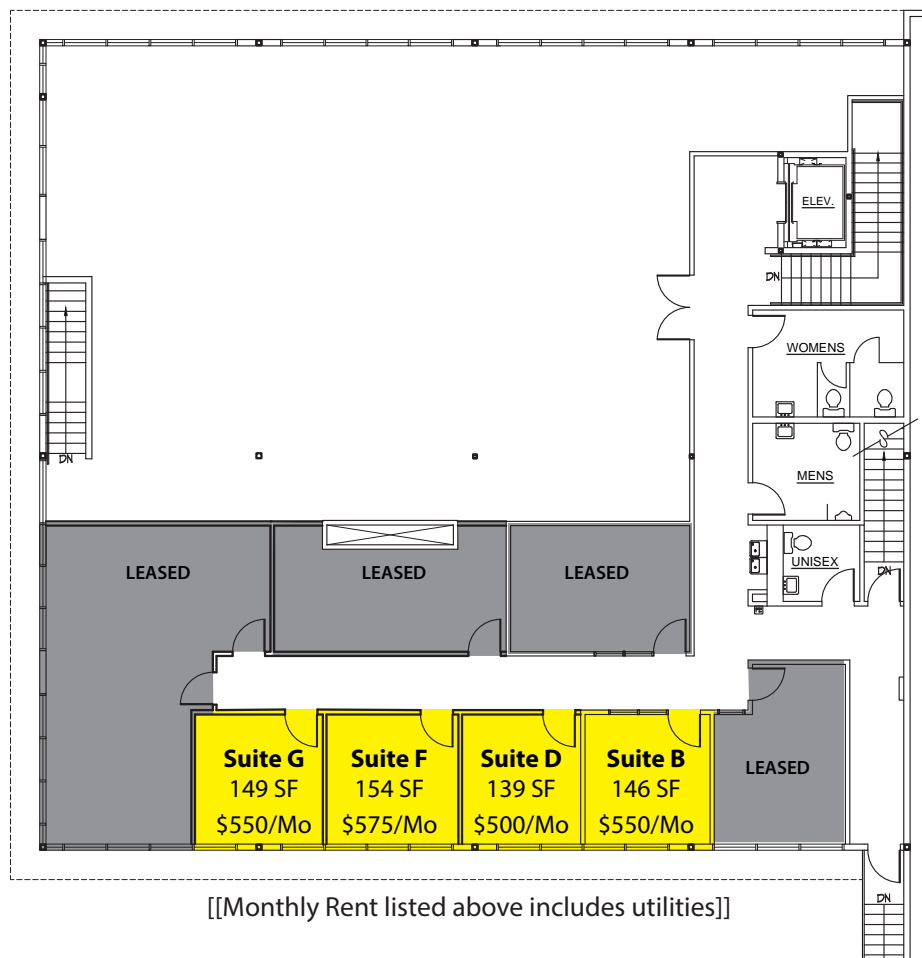

EXECUTIVE SUITES AVAILABLE

21137 SR 410 E | Bonney Lake, WA 98391

SECOND FLOOR

To schedule a tour or get more information, contact:

Connor Feuerberg

(425) 279-7943

connor@rosenharbottle.com

RH ROSEN
HARBOTTLE
COMMERCIAL REAL ESTATE