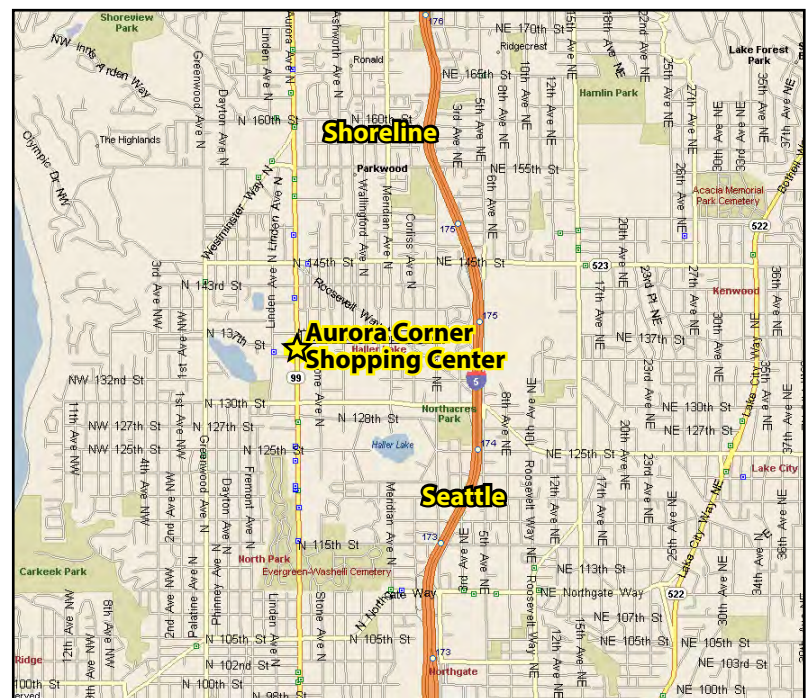

Rosen~Harbottle Commercial Real Estate | P.O. Box 5003 Bellevue, WA 98009-5003
phone: (425) 454-3030 fax: (425) 454-6705 | www.rosenharbottle.com

The information provided has been obtained from sources believed reliable. While we do not doubt its accuracy, we have not verified and make no guarantee, warranty or representation about it. It is your sole responsibility to independently confirm its accuracy and completeness.