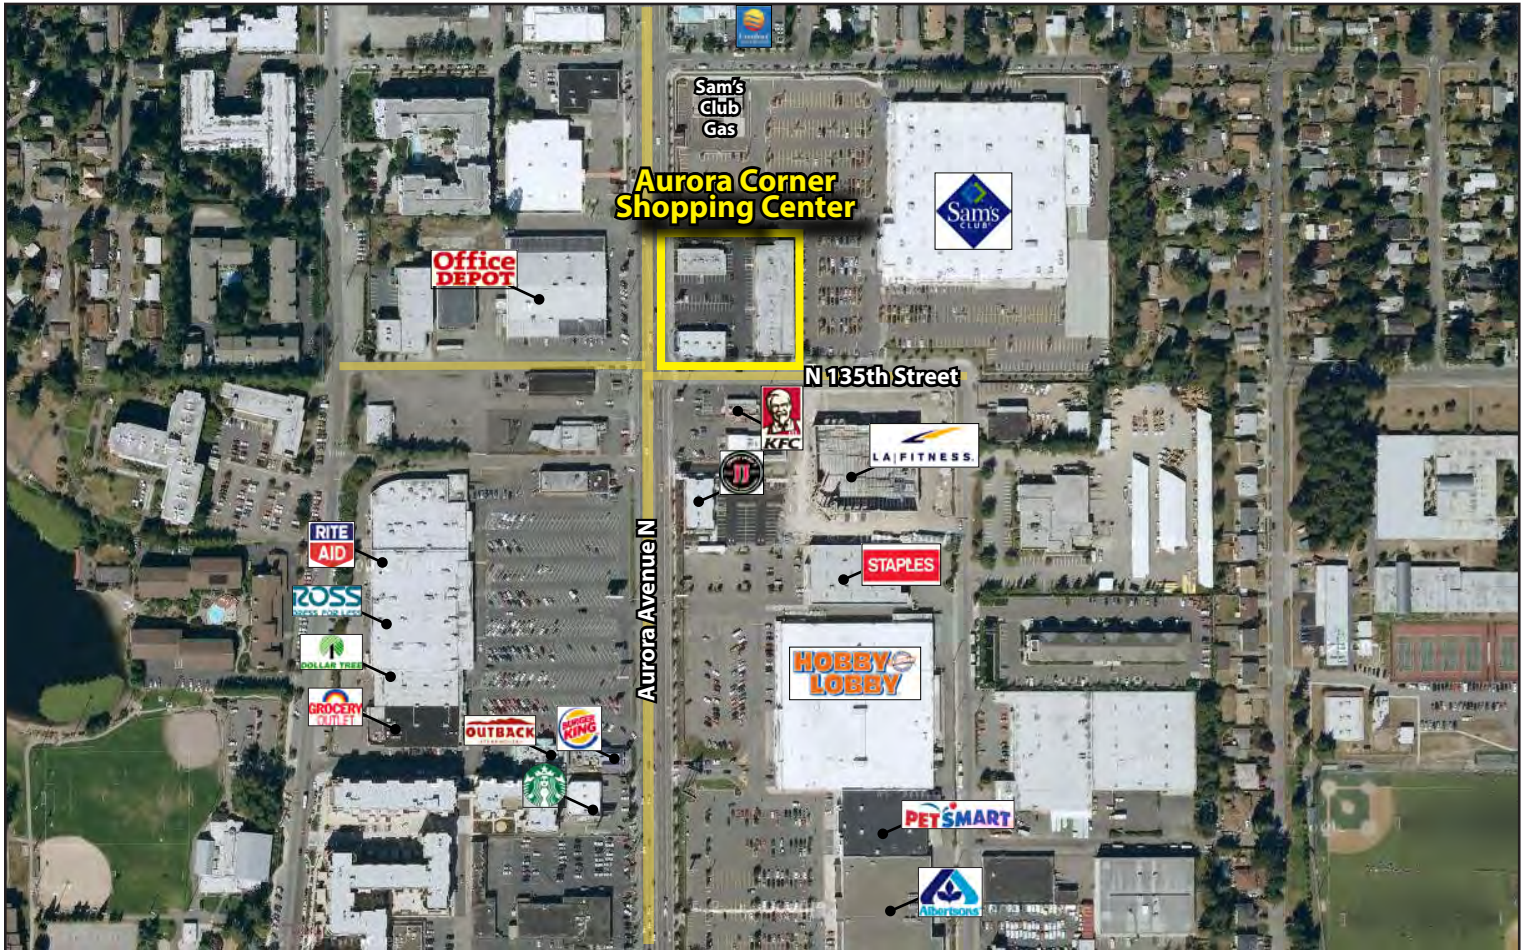

Aurora Corner Shopping Center

13500-13520 AURORA AVENUE N, SEATTLE, WA 98133

For more information, contact:

**ROSEN~HARBOTTLE
COMMERCIAL REAL ESTATE**

Grant Rubenstein

(425) 289-2220

grant@rosenharbottle.com

Mimi Rosen

(425) 289-2217

mimi@rosenproperties.com

www.rosenharbottle.com