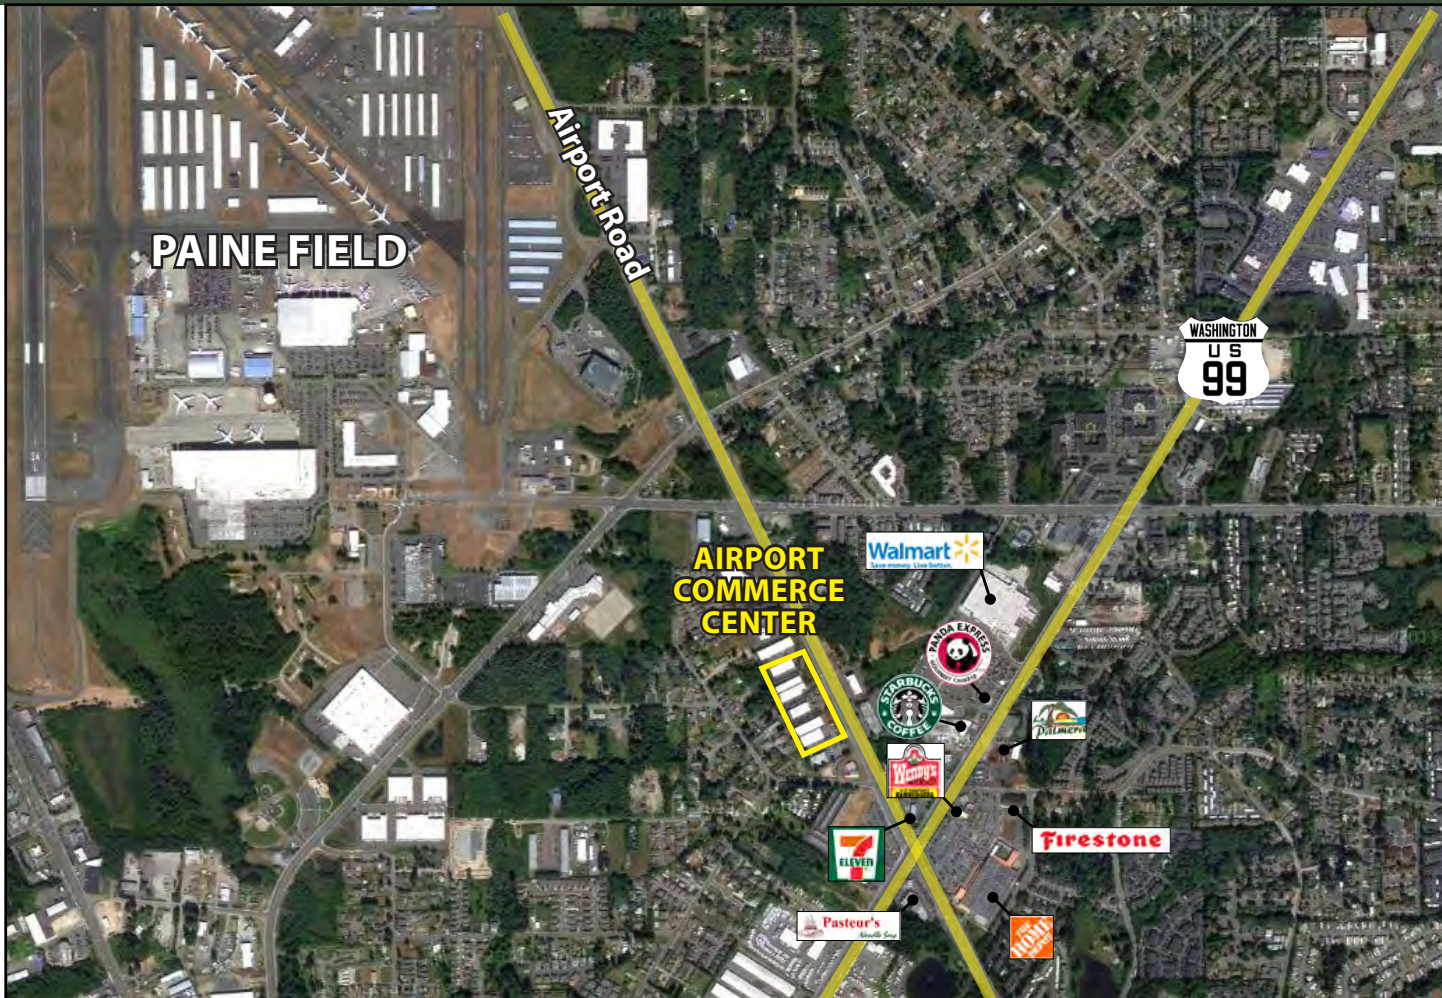

Airport Commerce Center

11604 - 11710 AIRPORT ROAD, EVERETT, WA 98204

For more information, contact:

ROSEN~HARBOTTLE COMMERCIAL REAL ESTATE

Grant Rubenstein
(425) 289-2220
grant@rosenharbottle.com

Caleb Farnworth, CCIM
(425) 289-2235
calebf@rosenharbottle.com
www.rosenharbottle.com