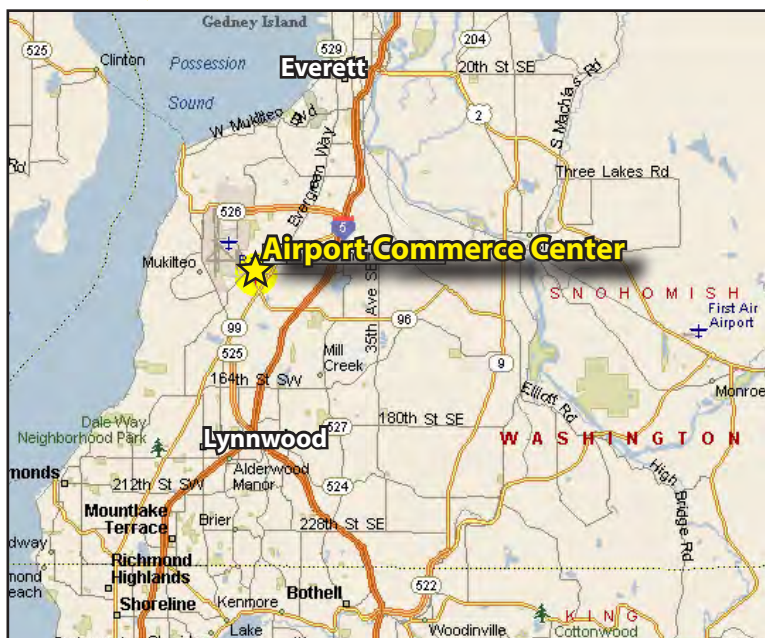

Airport Commerce Center

11604 - 11710 AIRPORT ROAD, EVERETT, WA 98204

For more information, contact:

ROSEN~HARBOTTLE COMMERCIAL REAL ESTATE

Grant Rubenstein
(425) 289-2220
grant@rosenharbottle.com

Caleb Farnworth, CCIM
(425) 289-2235
calebf@rosenharbottle.com
www.rosenharbottle.com