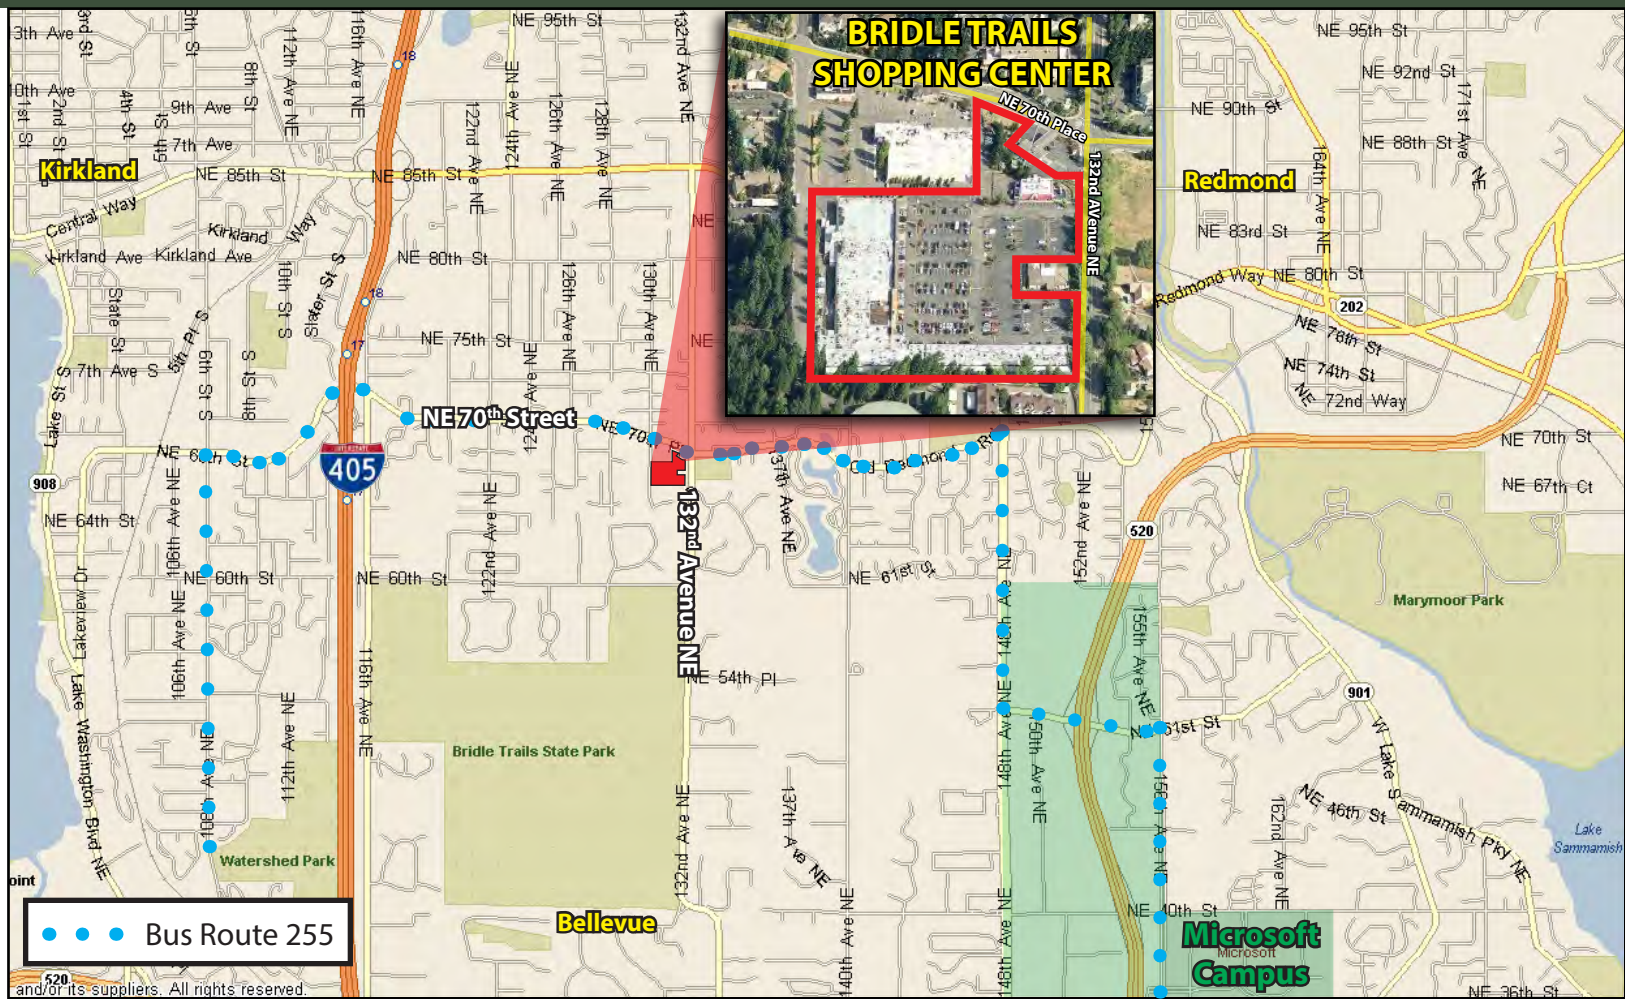

BRIDLE TRAILS SHOPPING CENTER

6501-6625 132nd Avenue NE, Kirkland, WA 98033

For more information, contact:

**ROSEN~HARBOTTLE
COMMERCIAL REAL ESTATE**

Grant Rubenstein

(425) 289-2220

grant@rosenharbottle.com

Caleb Farnworth, CCIM

(425) 289-2235

calebf@rosenharbottle.com

www.rosenharbottle.com

The information provided has been obtained from sources believed reliable. While we do not doubt its accuracy, we have not verified and make no guarantee, warranty or representation about it. It is your sole responsibility to independently confirm its accuracy and completeness.