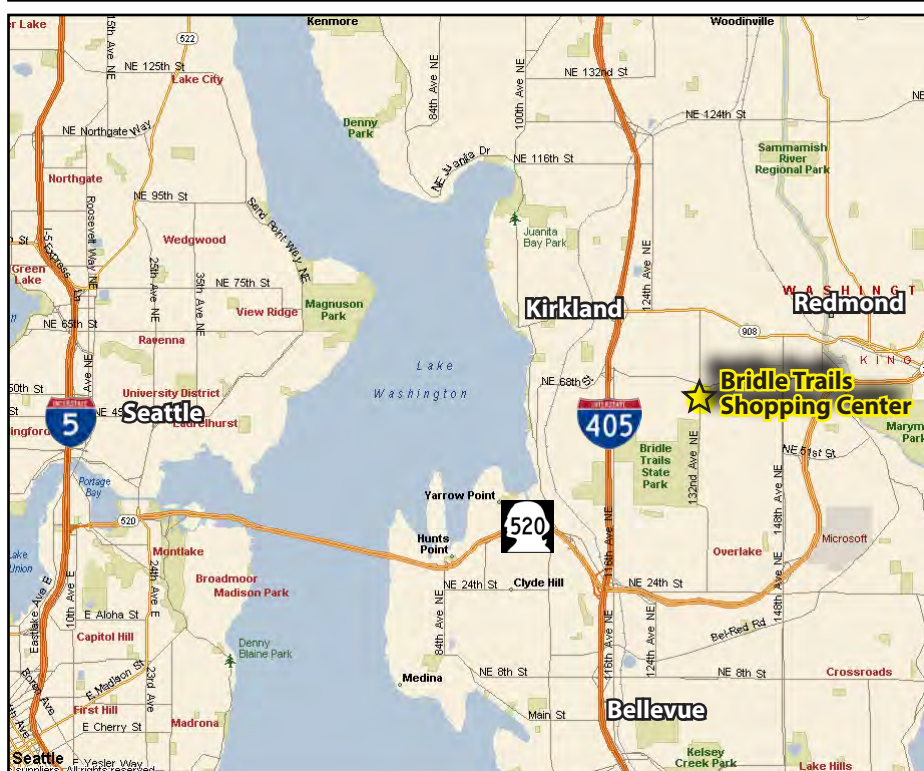

- Anchor Tenants Include Red Apple Market, Ace Hardware, Bartell Drugs, Starbucks & Anytime Fitness
- Dynamic Tenant Mix
- Easy Egress / Ingress
- Five Minutes to DT Bellevue, DT Kirkland & DT Redmond
- Abundant Parking: 5 Stalls / 1,000 SF

www.rosenharbottle.com

Demographics	1 Mile	3 Mile	5 Mile
2015 Population:	13,939	117,820	275,106
2015 Avg Income:	\$123,788	\$127,137	\$120,948
Traffic Counts			
Collection	Cross	Direction	VPD
NE 70th Pl	132nd Ave NE	North/South	17,695
132nd Ave NE	NE 70th Pl	East/West	22,242

BRIDLE TRAILS SHOPPING CENTER

6501-6625 132nd Avenue NE, Kirkland, WA 98033

NE 70th Place

The information provided has been obtained from sources believed reliable. While we do not doubt its accuracy, we have not verified and make no guarantee, warranty or representation about it. It is your sole responsibility to independently confirm its accuracy and completeness.

BRIDLE TRAILS SHOPPING CENTER

6501-6625 132nd Avenue NE, Kirkland, WA 98033

For more information, contact:

**ROSEN~HARBOTTLE
COMMERCIAL REAL ESTATE**

Grant Rubenstein

(425) 289-2220

grant@rosenharbottle.com