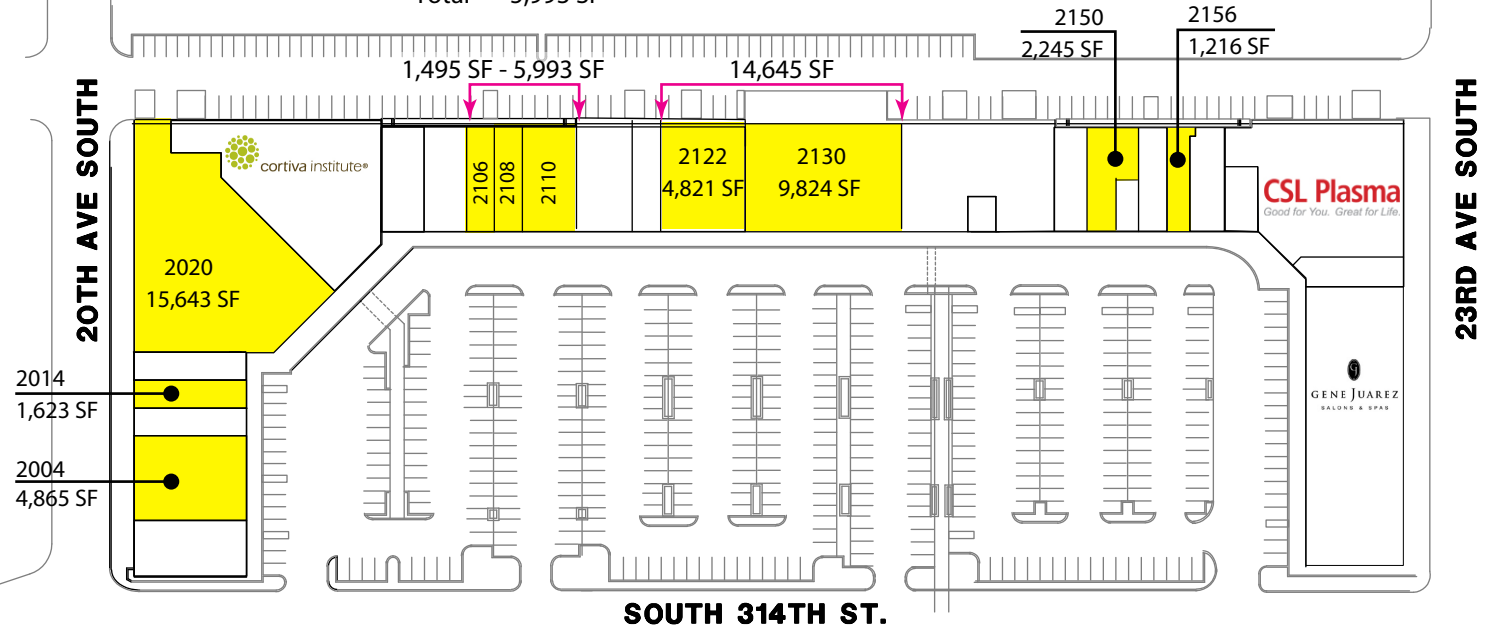

**SOUTH 312TH ST.**

Suite	SF
2106	1,495 SF
2108	1,498 SF
2110	3,000 SF
<b>Total</b>	<b>5,993 SF</b>

2014  
1,623 SF

2004  
4,865 SF

**Federal Way Performing Arts  
and Events Center  
- NOW Open -**

**Federal Way  
Transit Center**

# HILLSIDE PLAZA SHOPPING CENTER

2000-2222 S 314th Street | Federal Way, WA 98003