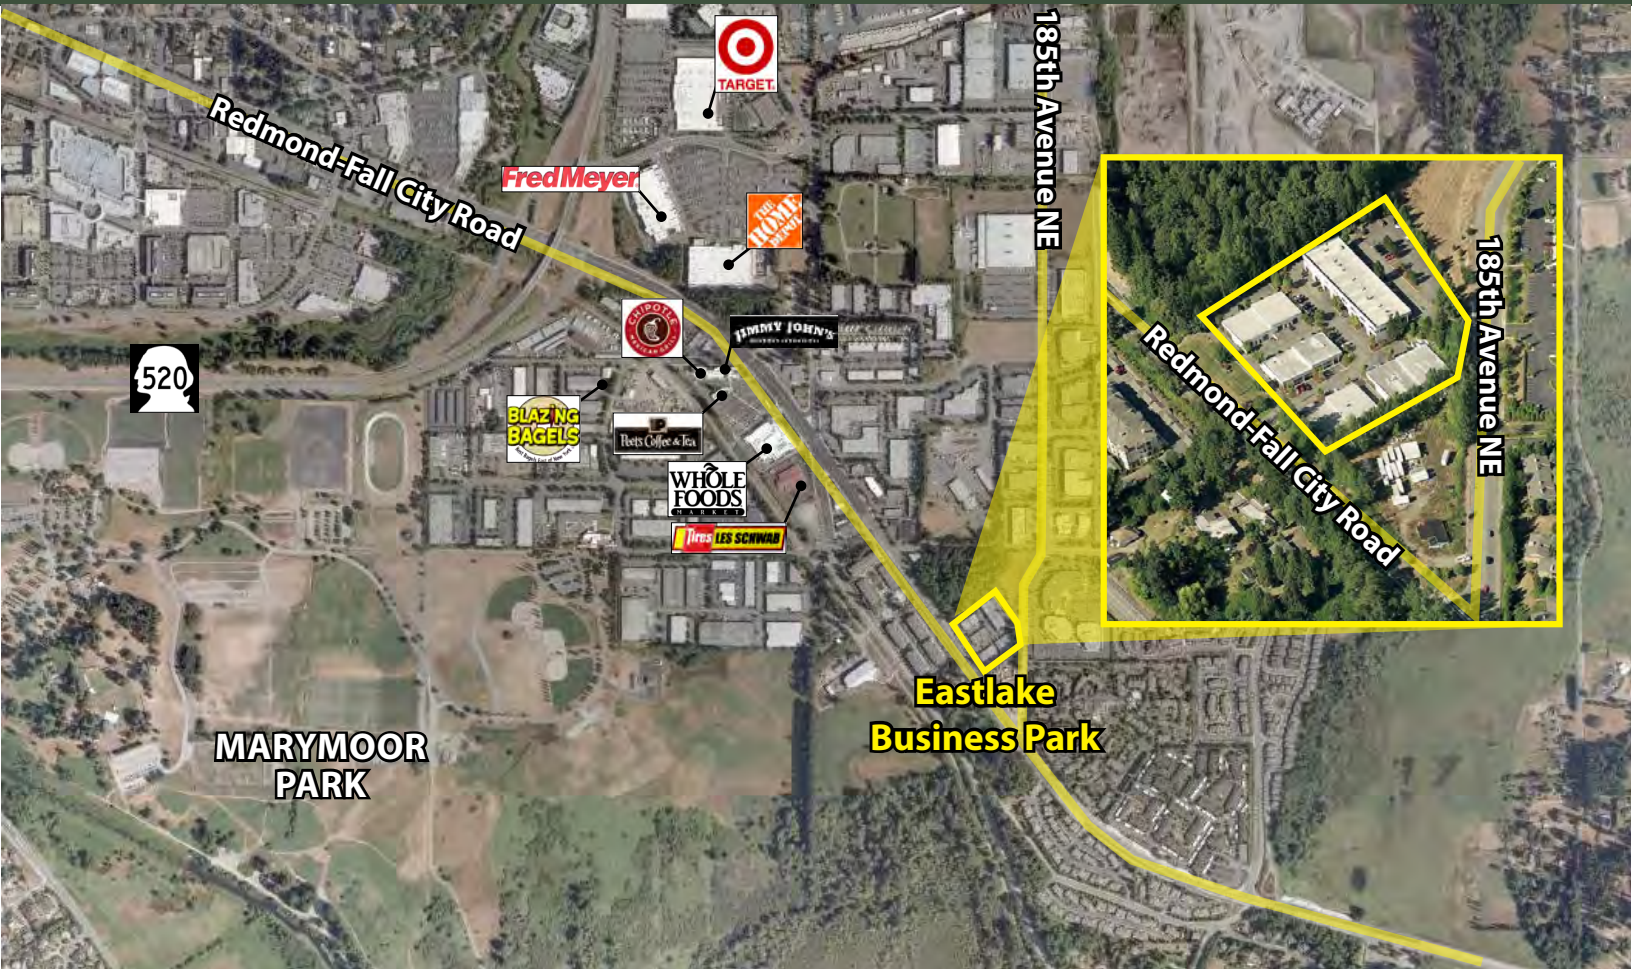

EASTLAKE BUSINESS PARK

18336-18398 Redmond-Fall City Road, Redmond, WA 98052

For more information, contact:
ROSEN~HARBOTTLE
COMMERCIAL REAL ESTATE
Caleb Farnworth, CCIM
(425) 289-2235
calebf@rosenharbottle.com
www.rosenharbottle.com

Rosen~Harbottle Commercial Real Estate | P.O. Box 5003 Bellevue, WA 98009-5003
phone: (425) 454-3030 fax: (425) 454-6705 | www.rosenharbottle.com

The information provided has been obtained from sources believed reliable. While we do not doubt its accuracy, we have not verified and make no guarantee, warranty or representation about it. It is your sole responsibility to independently confirm its accuracy and completeness.