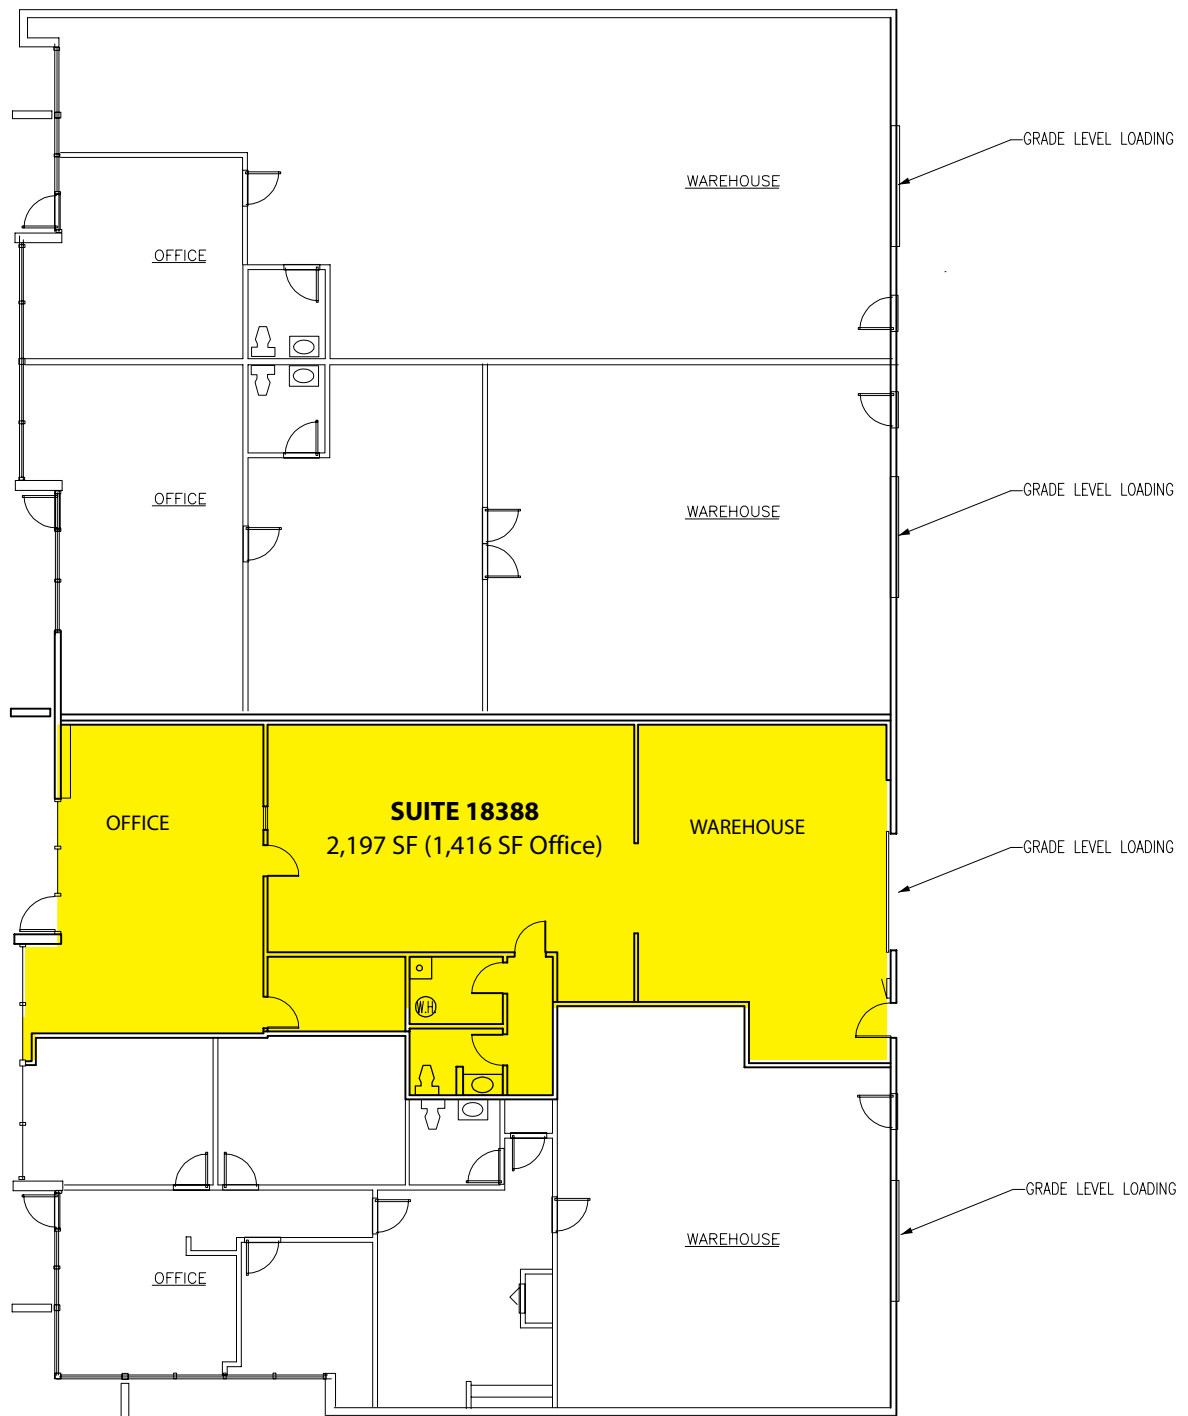

EASTLAKE BUSINESS PARK

18336-18398 Redmond-Fall City Road, Redmond, WA 98052

BUILDING E

Rosen~Harbottle Commercial Real Estate | P.O. Box 5003 Bellevue, WA 98009-5003
phone: (425) 454-3030 fax: (425) 454-6705 | www.rosenharbottle.com

The information provided has been obtained from sources believed reliable. While we do not doubt its accuracy, we have not verified and make no guarantee, warranty or representation about it. It is your sole responsibility to independently confirm its accuracy and completeness.