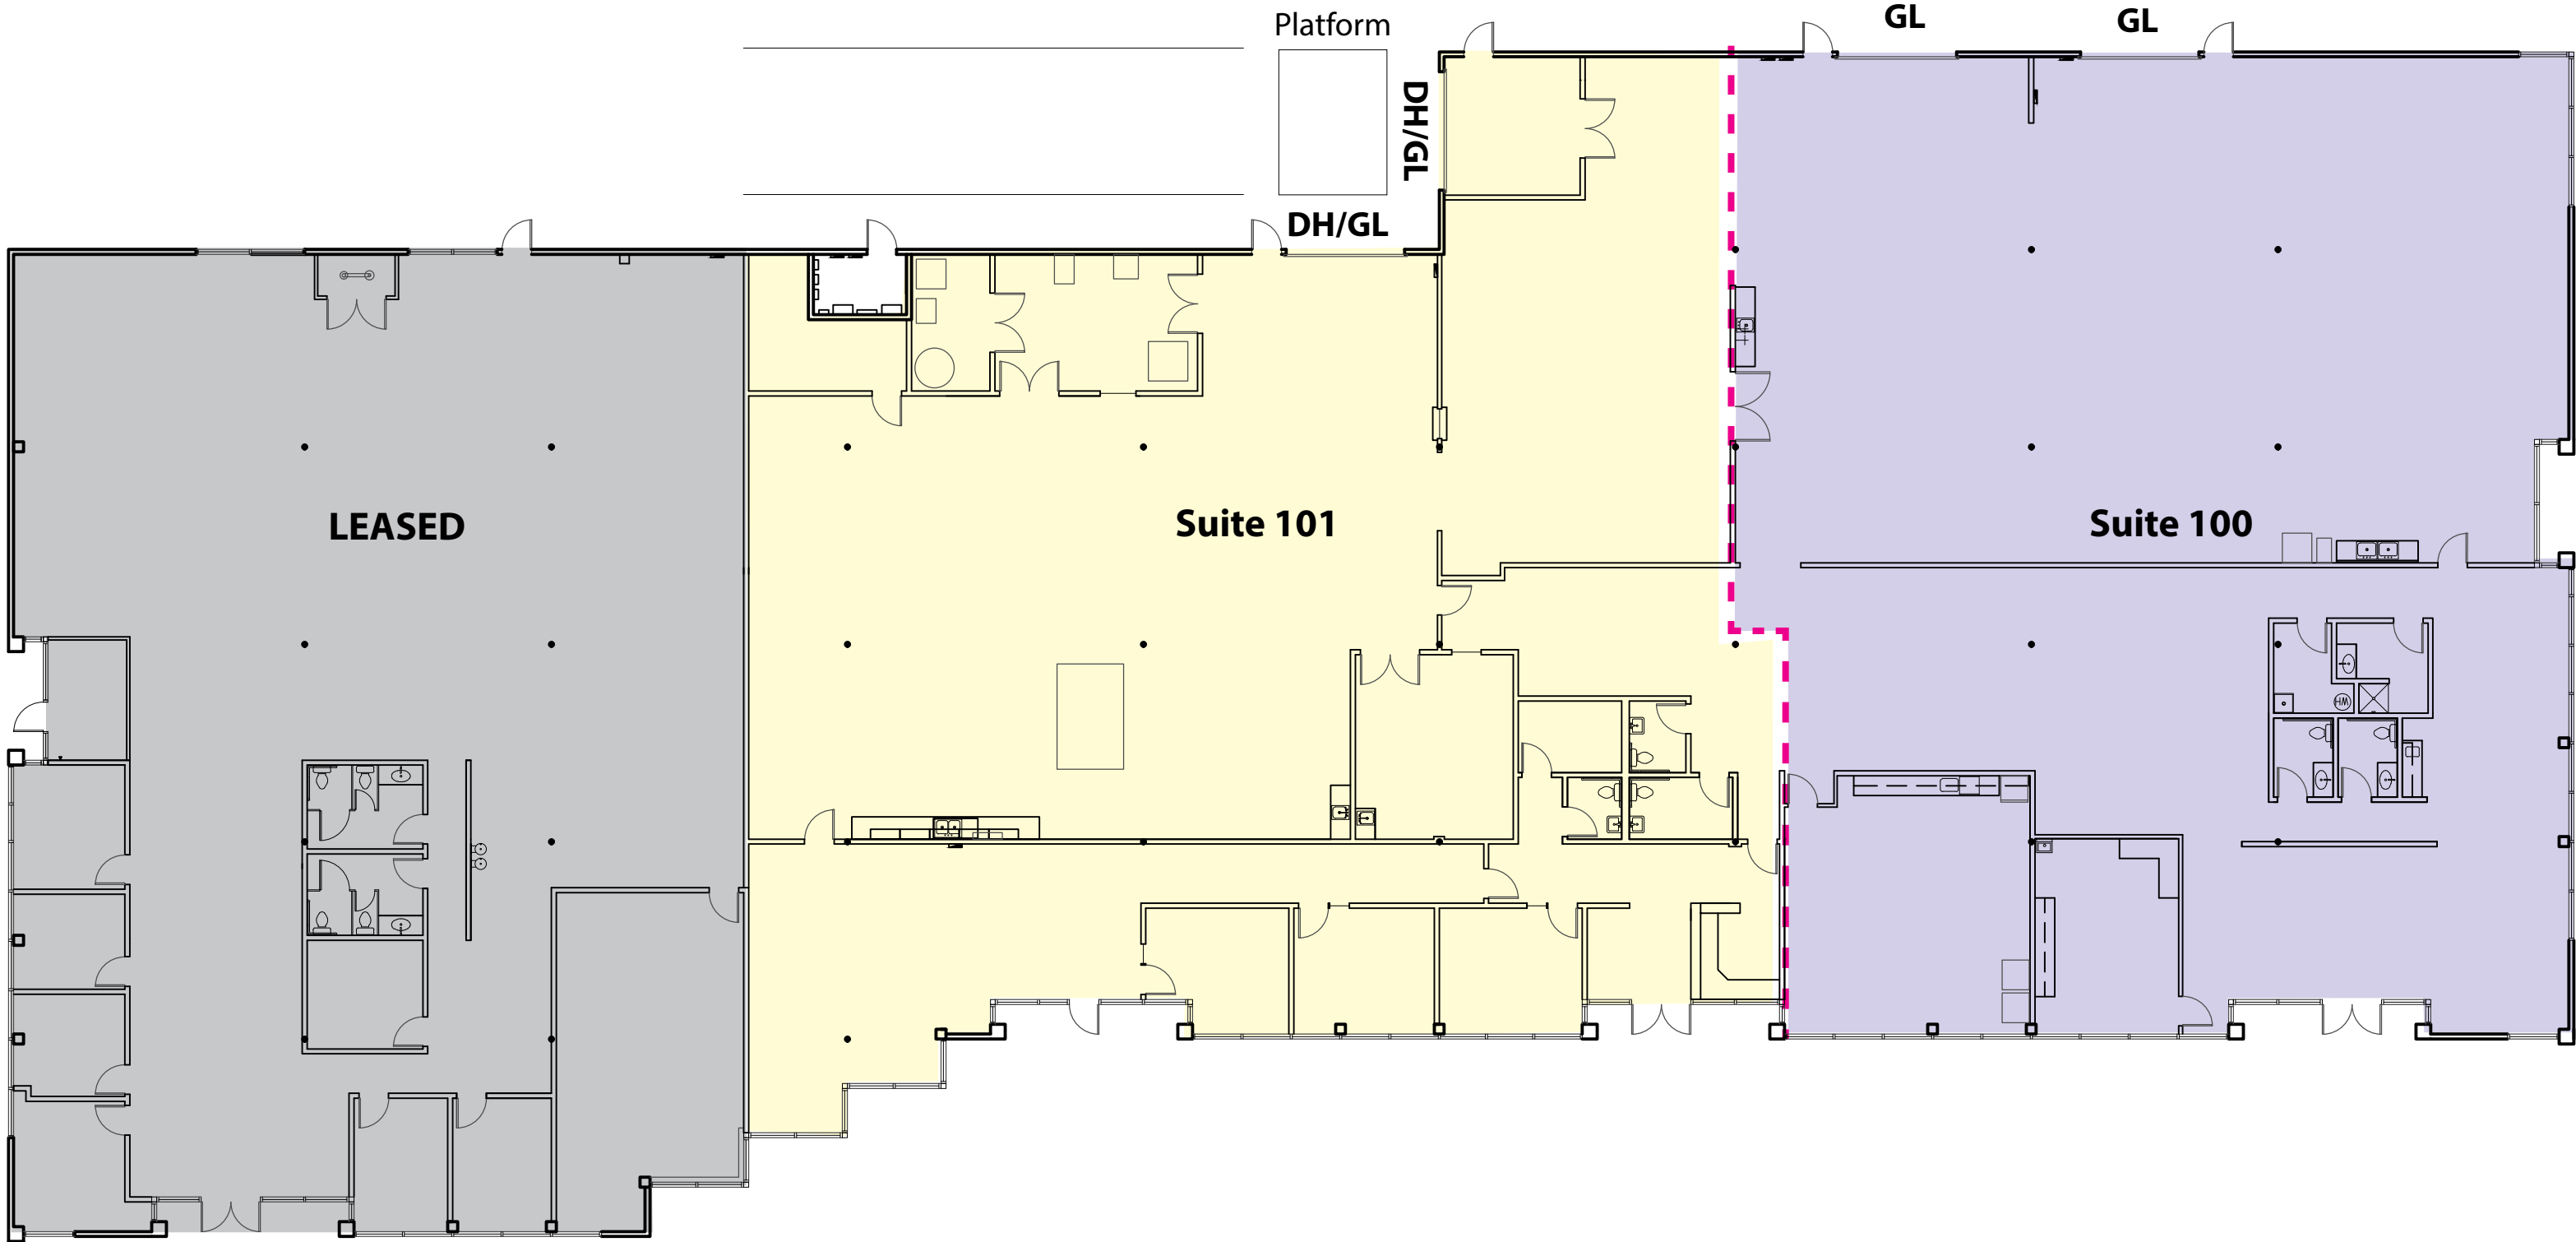

17,292 SF Contiguous

**RH North Creek Business Center - Building 2**  
 11818 North Creek Parkway N, Bothell, WA 98011

**RH ROSEN HARBOTTLE**  
 COMMERCIAL REAL ESTATE