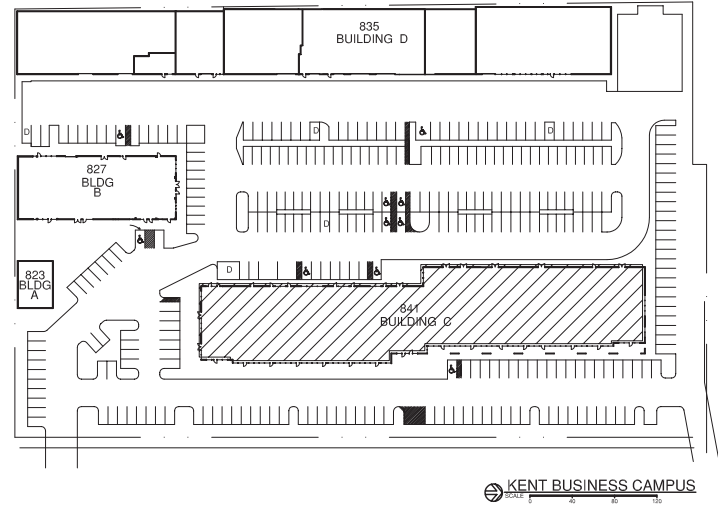

Contiguous: 6,590 SF

KENT BUSINESS CAMPUS - BUILDING C (1st Floor)
 841 N Central Avenue | Kent, WA 98032