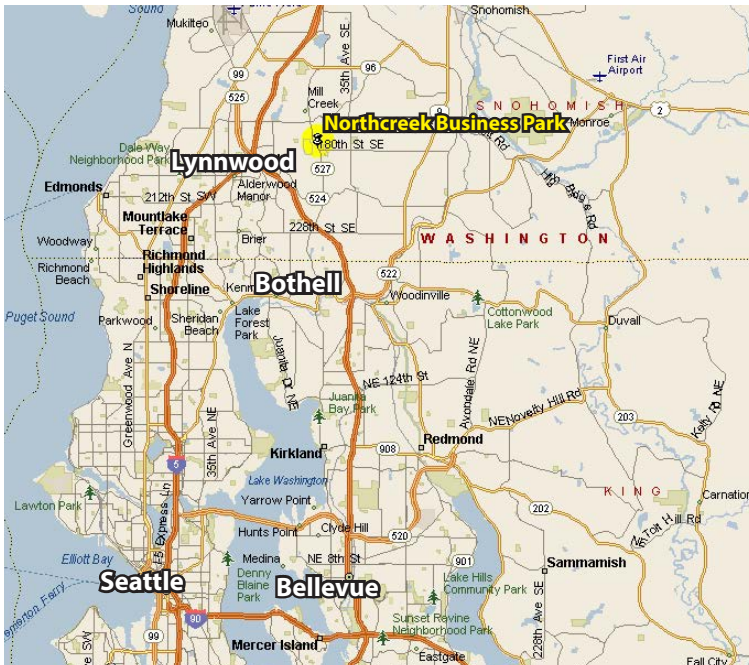

NORTHCREEK BUSINESS PARK

17901 Bothell-Everett Highway, Bothell, WA 98012

For more information, contact:

ROSEN~HARBOTTLE COMMERCIAL REAL ESTATE

Brian Stewart
(425) 289-2222

brians@rosenharbottle.com

Connor Feuerberg
(425) 279-7943

connor@rosenharbottle.com

www.rosenharbottle.com

Rosen~Harbottle Commercial Real Estate | P.O. Box 5003 Bellevue, WA 98009-5003
phone: (425) 454-3030 fax: (425) 454-6705 | www.rosenharbottle.com

The information provided has been obtained from sources believed reliable. While we do not doubt its accuracy, we have not verified and make no guarantee, warranty or representation about it. It is your sole responsibility to independently confirm its accuracy and completeness.