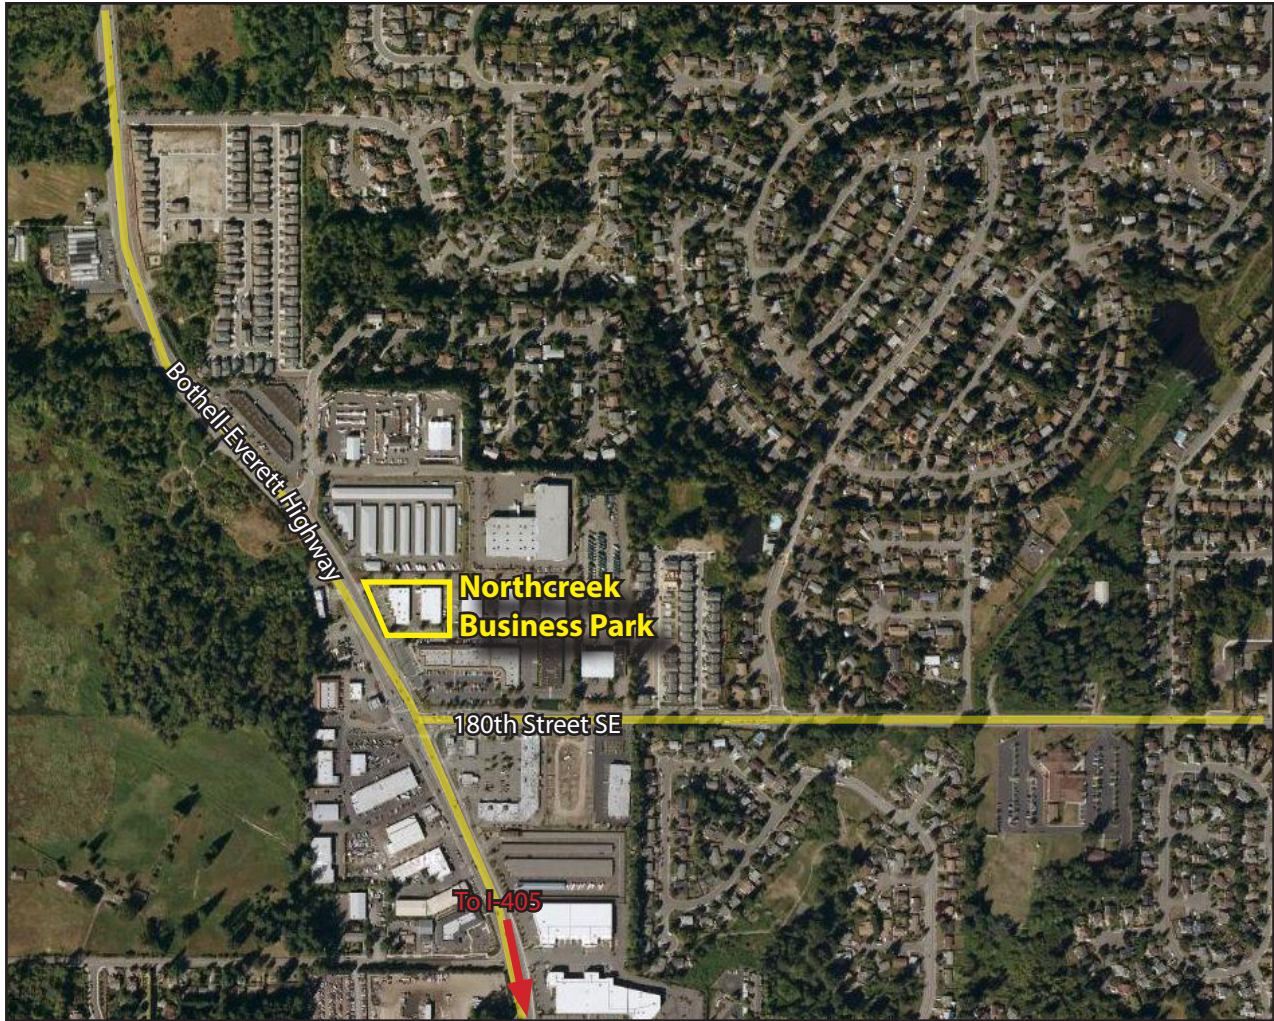

NORTHCREEK BUSINESS PARK

17901 Bothell-Everett Highway, Bothell, WA 98012

For more information, contact:

ROSEN~HARBOTTLE COMMERCIAL REAL ESTATE

Brian Stewart
(425) 289-2222

brians@rosenharbottle.com

Connor Feuerberg
(425) 279-7943

connor@rosenharbottle.com

www.rosenharbottle.com

Rosen~Harbottle Commercial Real Estate | P.O. Box 5003 Bellevue, WA 98009-5003
phone: (425) 454-3030 fax: (425) 454-6705 | www.rosenharbottle.com

The information provided has been obtained from sources believed reliable. While we do not doubt its accuracy, we have not verified and make no guarantee, warranty or representation about it. It is your sole responsibility to independently confirm its accuracy and completeness.