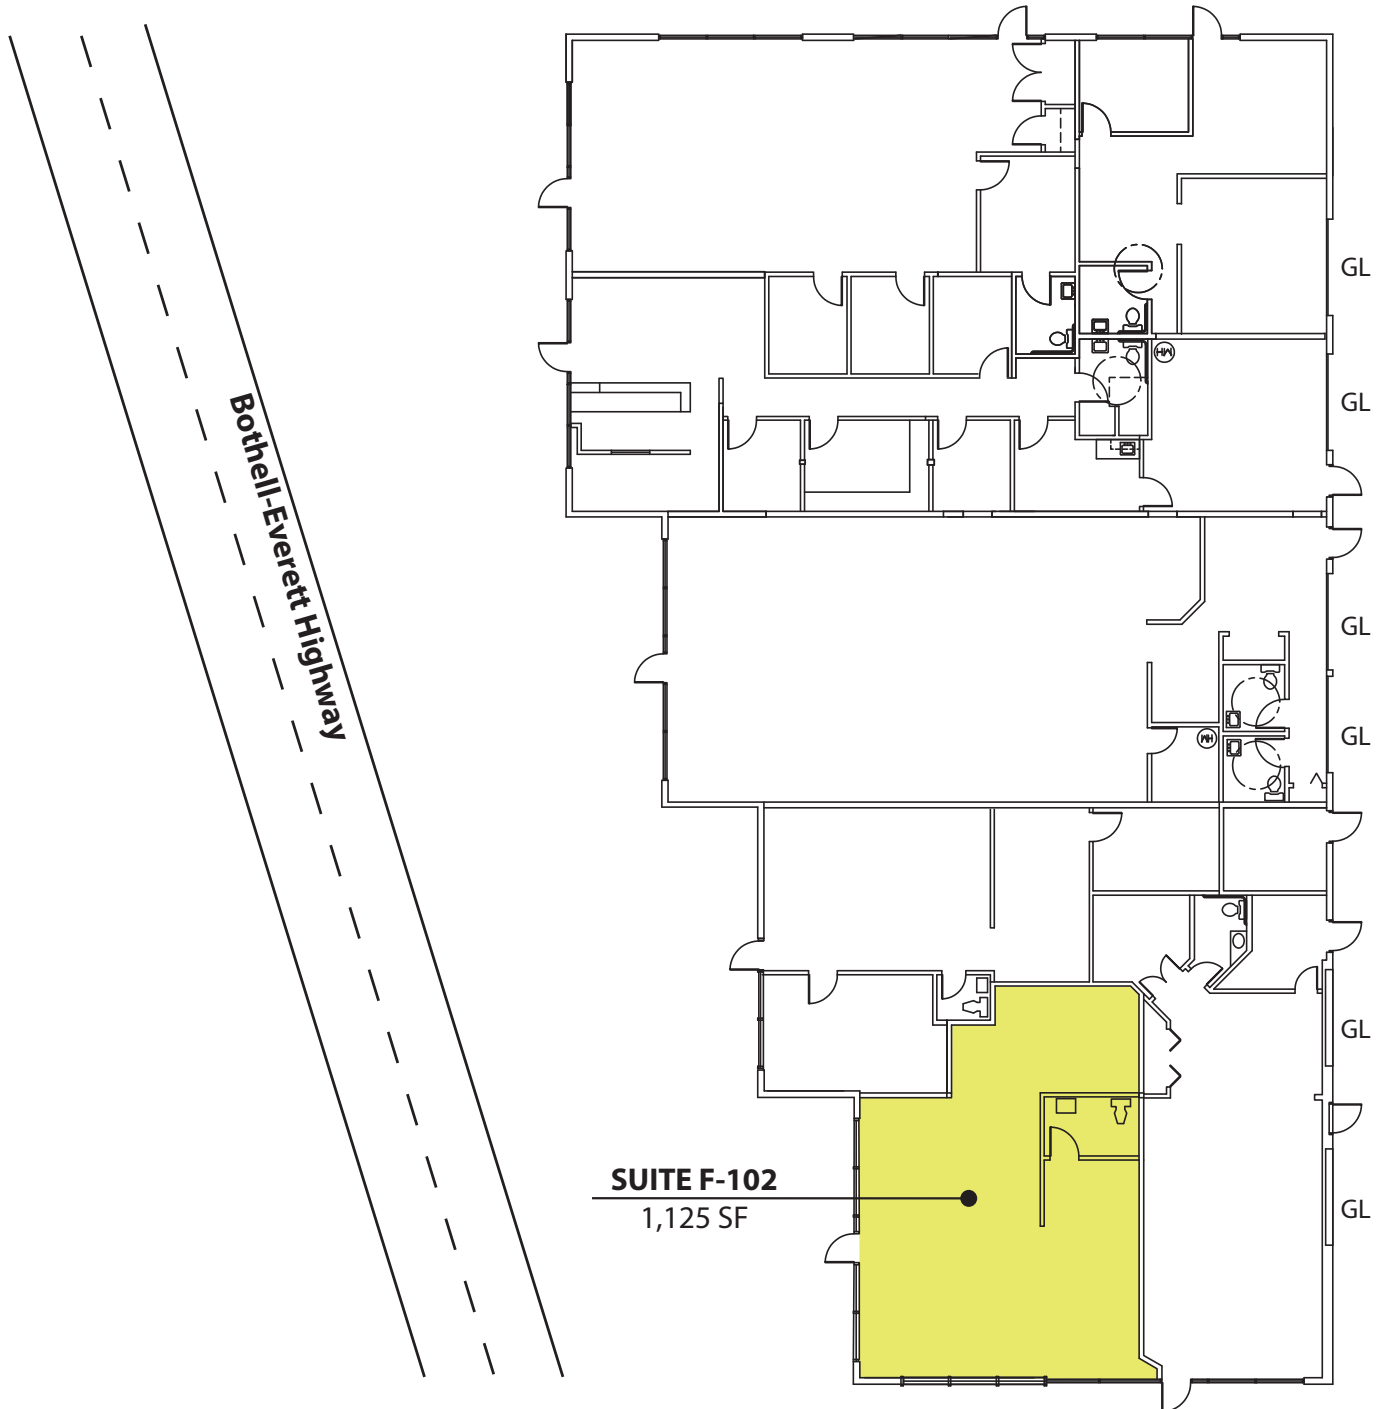

NORTHCREEK BUSINESS PARK

17901 Bothell-Everett Highway, Bothell, WA 98012

Available Space

Suite	Square Footage	Rent	Available
F-102	1,125 SF	\$25.00/SF, NNN	3/1/2019

Rosen~Harbottle Commercial Real Estate | P.O. Box 5003 Bellevue, WA 98009-5003
phone: (425) 454-3030 fax: (425) 454-6705 | www.rosenharbottle.com