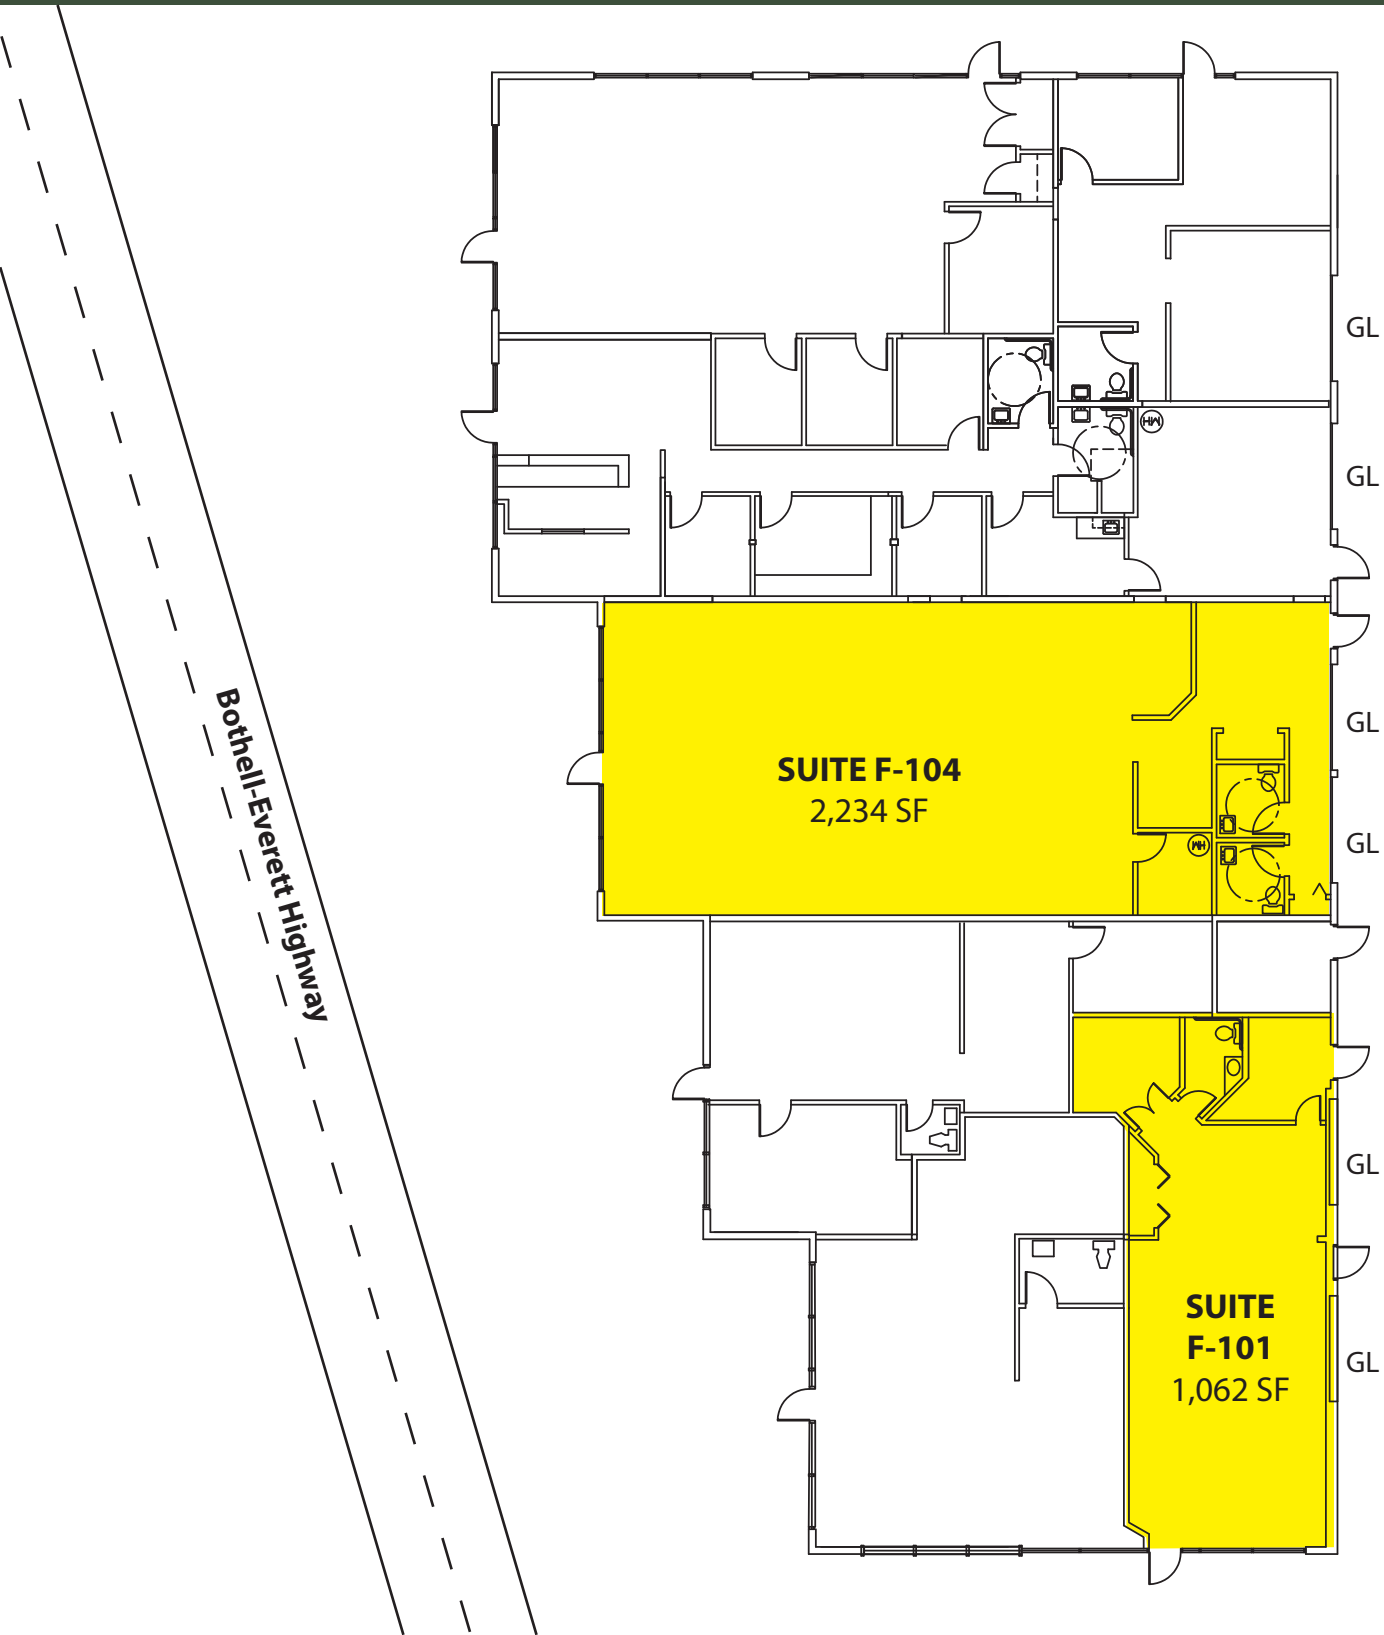

NORTHCREEK BUSINESS PARK

17901 Bothell-Everett Highway, Bothell, WA 98012

Rosen~Harbottle Commercial Real Estate | P.O. Box 5003 Bellevue, WA 98009-5003
phone: (425) 454-3030 fax: (425) 454-6705 | www.rosenharbottle.com

The information provided has been obtained from sources believed reliable. While we do not doubt its accuracy, we have not verified and make no guarantee, warranty or representation about it. It is your sole responsibility to independently confirm its accuracy and completeness.