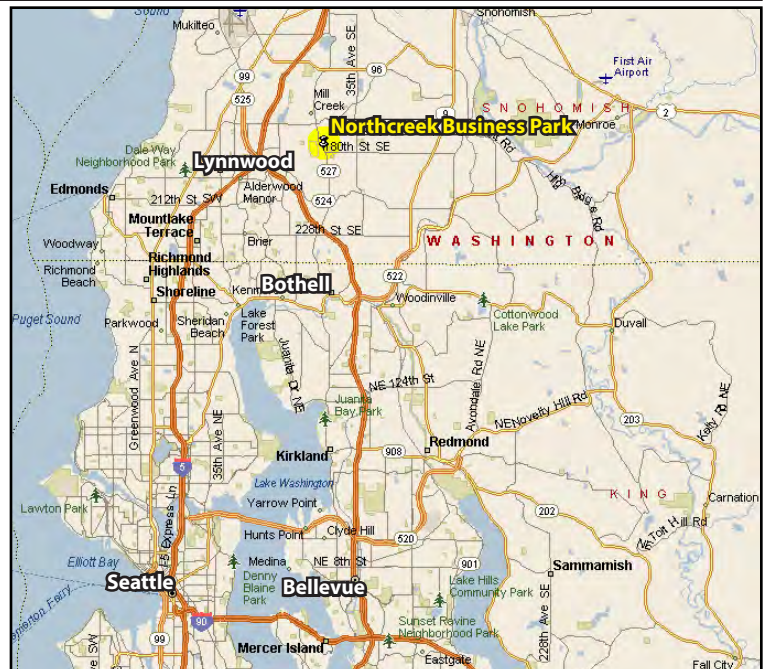

Rosen~Harbottle Commercial Real Estate | P.O. Box 5003 Bellevue, WA 98009-5003
phone: (425) 454-3030 fax: (425) 454-6705 | www.rosenharbottle.com

The information provided has been obtained from sources believed reliable. While we do not doubt its accuracy, we have not verified and make no guarantee, warranty or representation about it. It is your sole responsibility to independently confirm its accuracy and completeness.