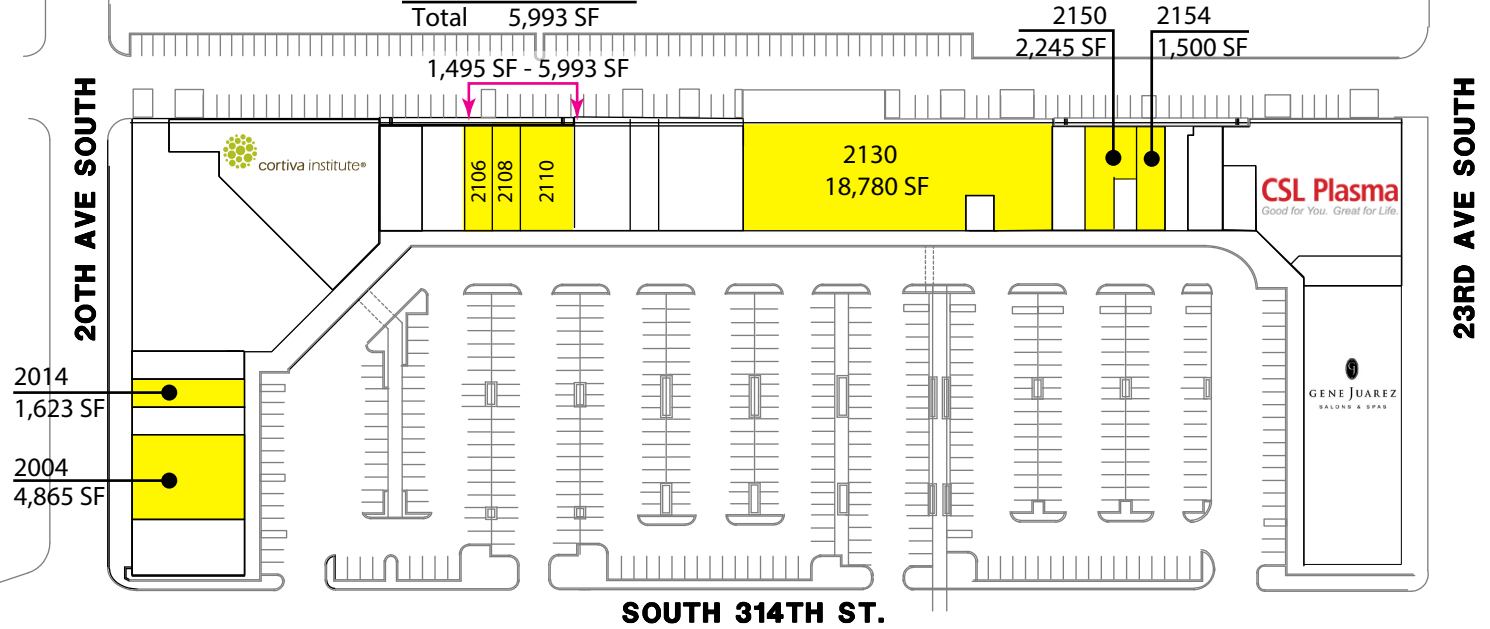

SOUTH 312TH ST.

Suite	SF
2106	1,495 SF
2108	1,498 SF
2110	3,000 SF
Total	5,993 SF

2014
1,623 SF

2004
4,865 SF

SOUTH 314TH ST.

**Federal Way Performing Arts
and Events Center
- Opening Summer 2017 -**

**Federal Way
Transit Center**

HILLSIDE PLAZA SHOPPING CENTER

2000-2222 S 314th Street | Federal Way, WA 98003