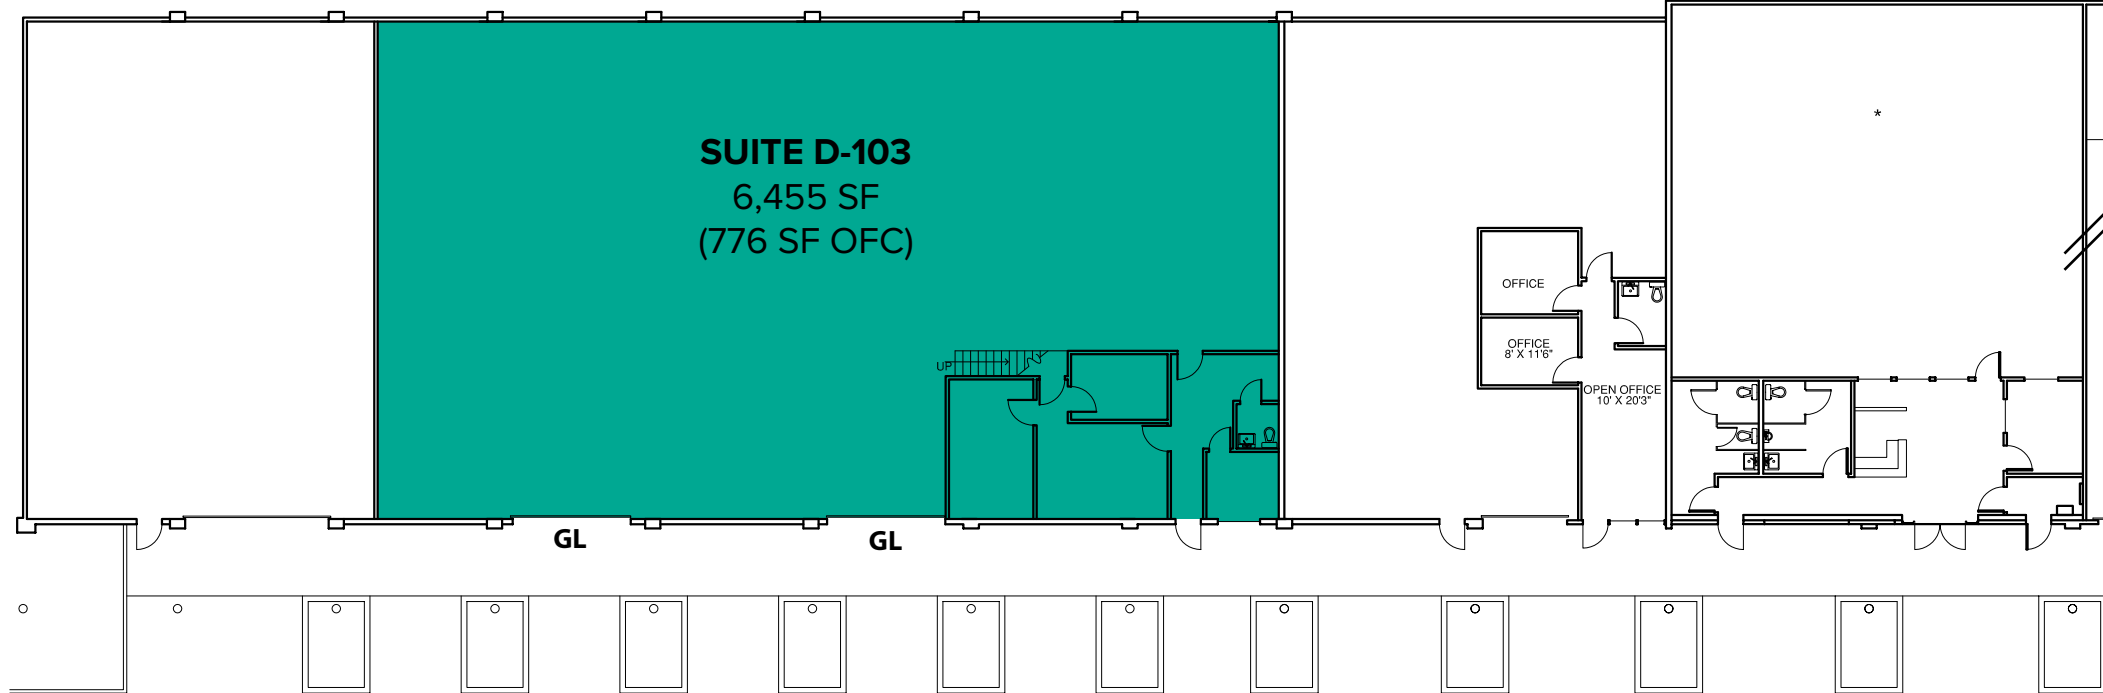

SUITE D-116/118

2,755 SF (170 SF OFC)

SUITE D-132

8,010 SF
(7,182 SF OFC)

SUITE D-103

6,455 SF
(776 SF OFC)

BUILDING D ~ NORTH END

BUILDING D ~ SOUTH END