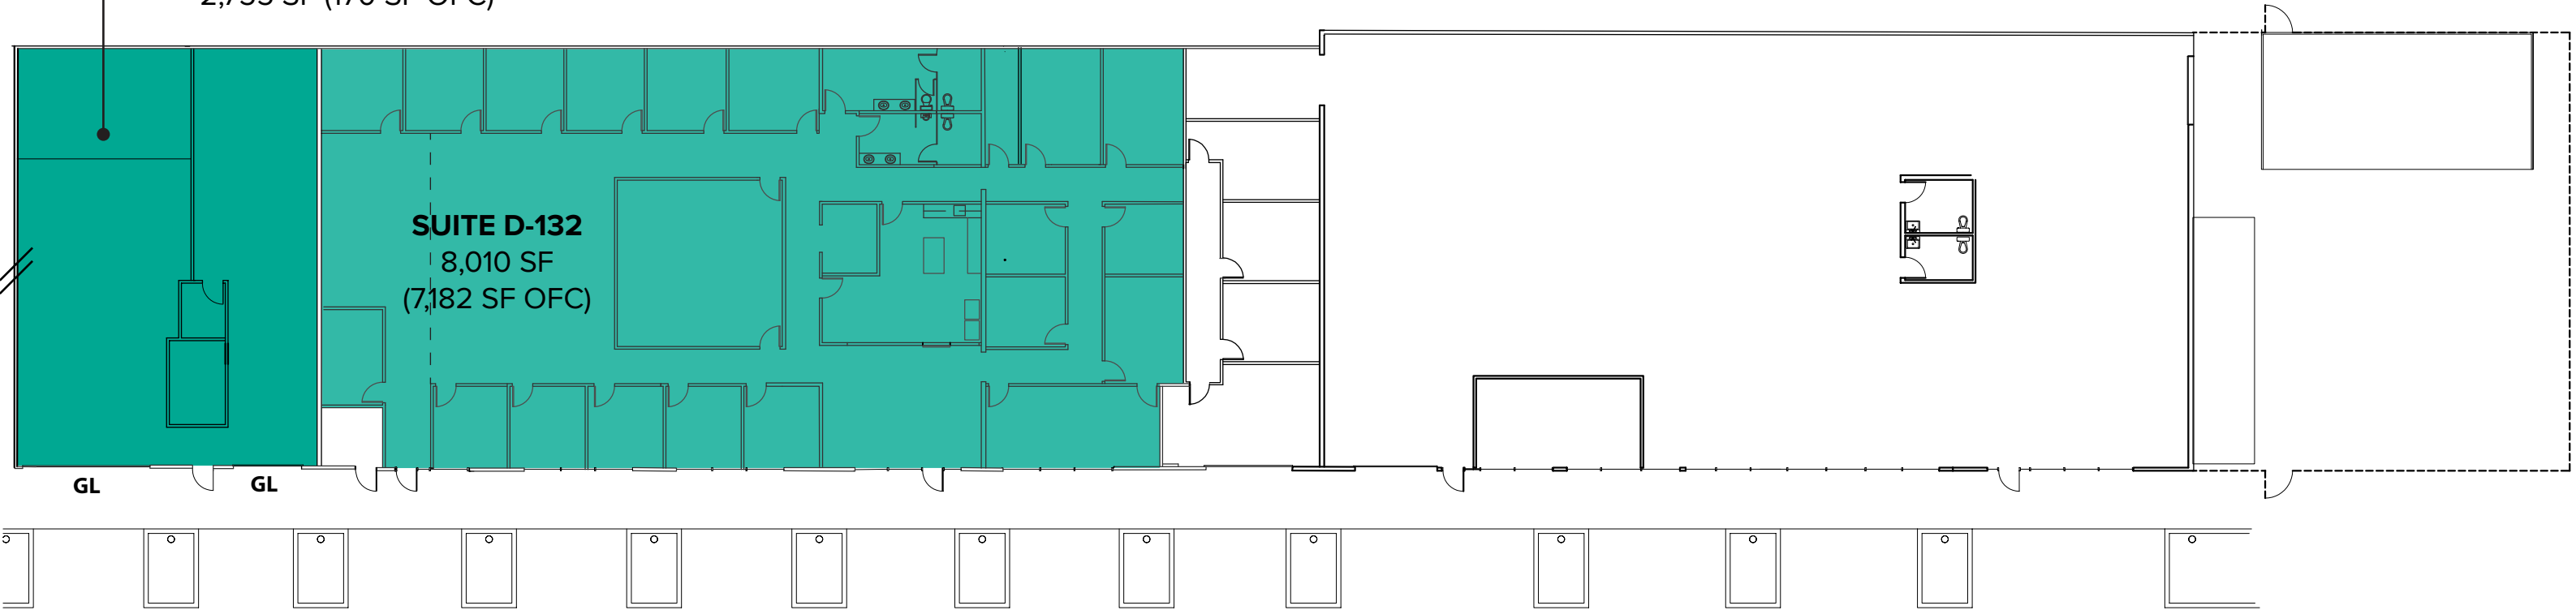

SUITE D-116/118

2,755 SF (170 SF OFC)

SUITE D-132

8,010 SF
(7,182 SF OFC)

SUITE D-103

6,455 SF
(776 SF OFC)

BUILDING D ~ NORTH END

BUILDING D ~ SOUTH END