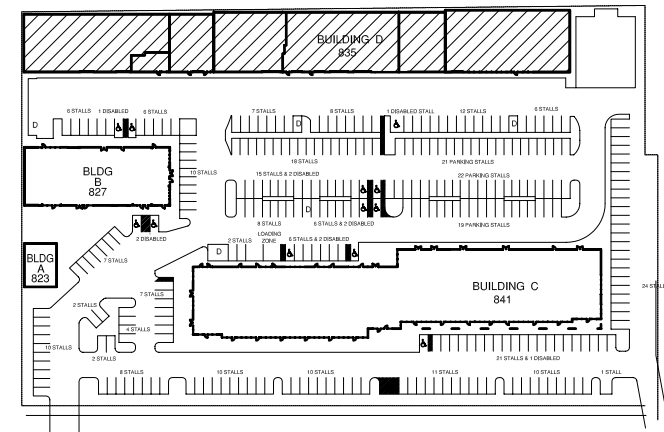

SUITE D-116/118

2,755 SF (170 SF OFC)

SUITE D-132

8,010 SF
(7,182 SF OFC)

SUITE D-103

6,455 SF
(776 SF OFC)

BUILDING D ~ NORTH END

BUILDING D ~ SOUTH END