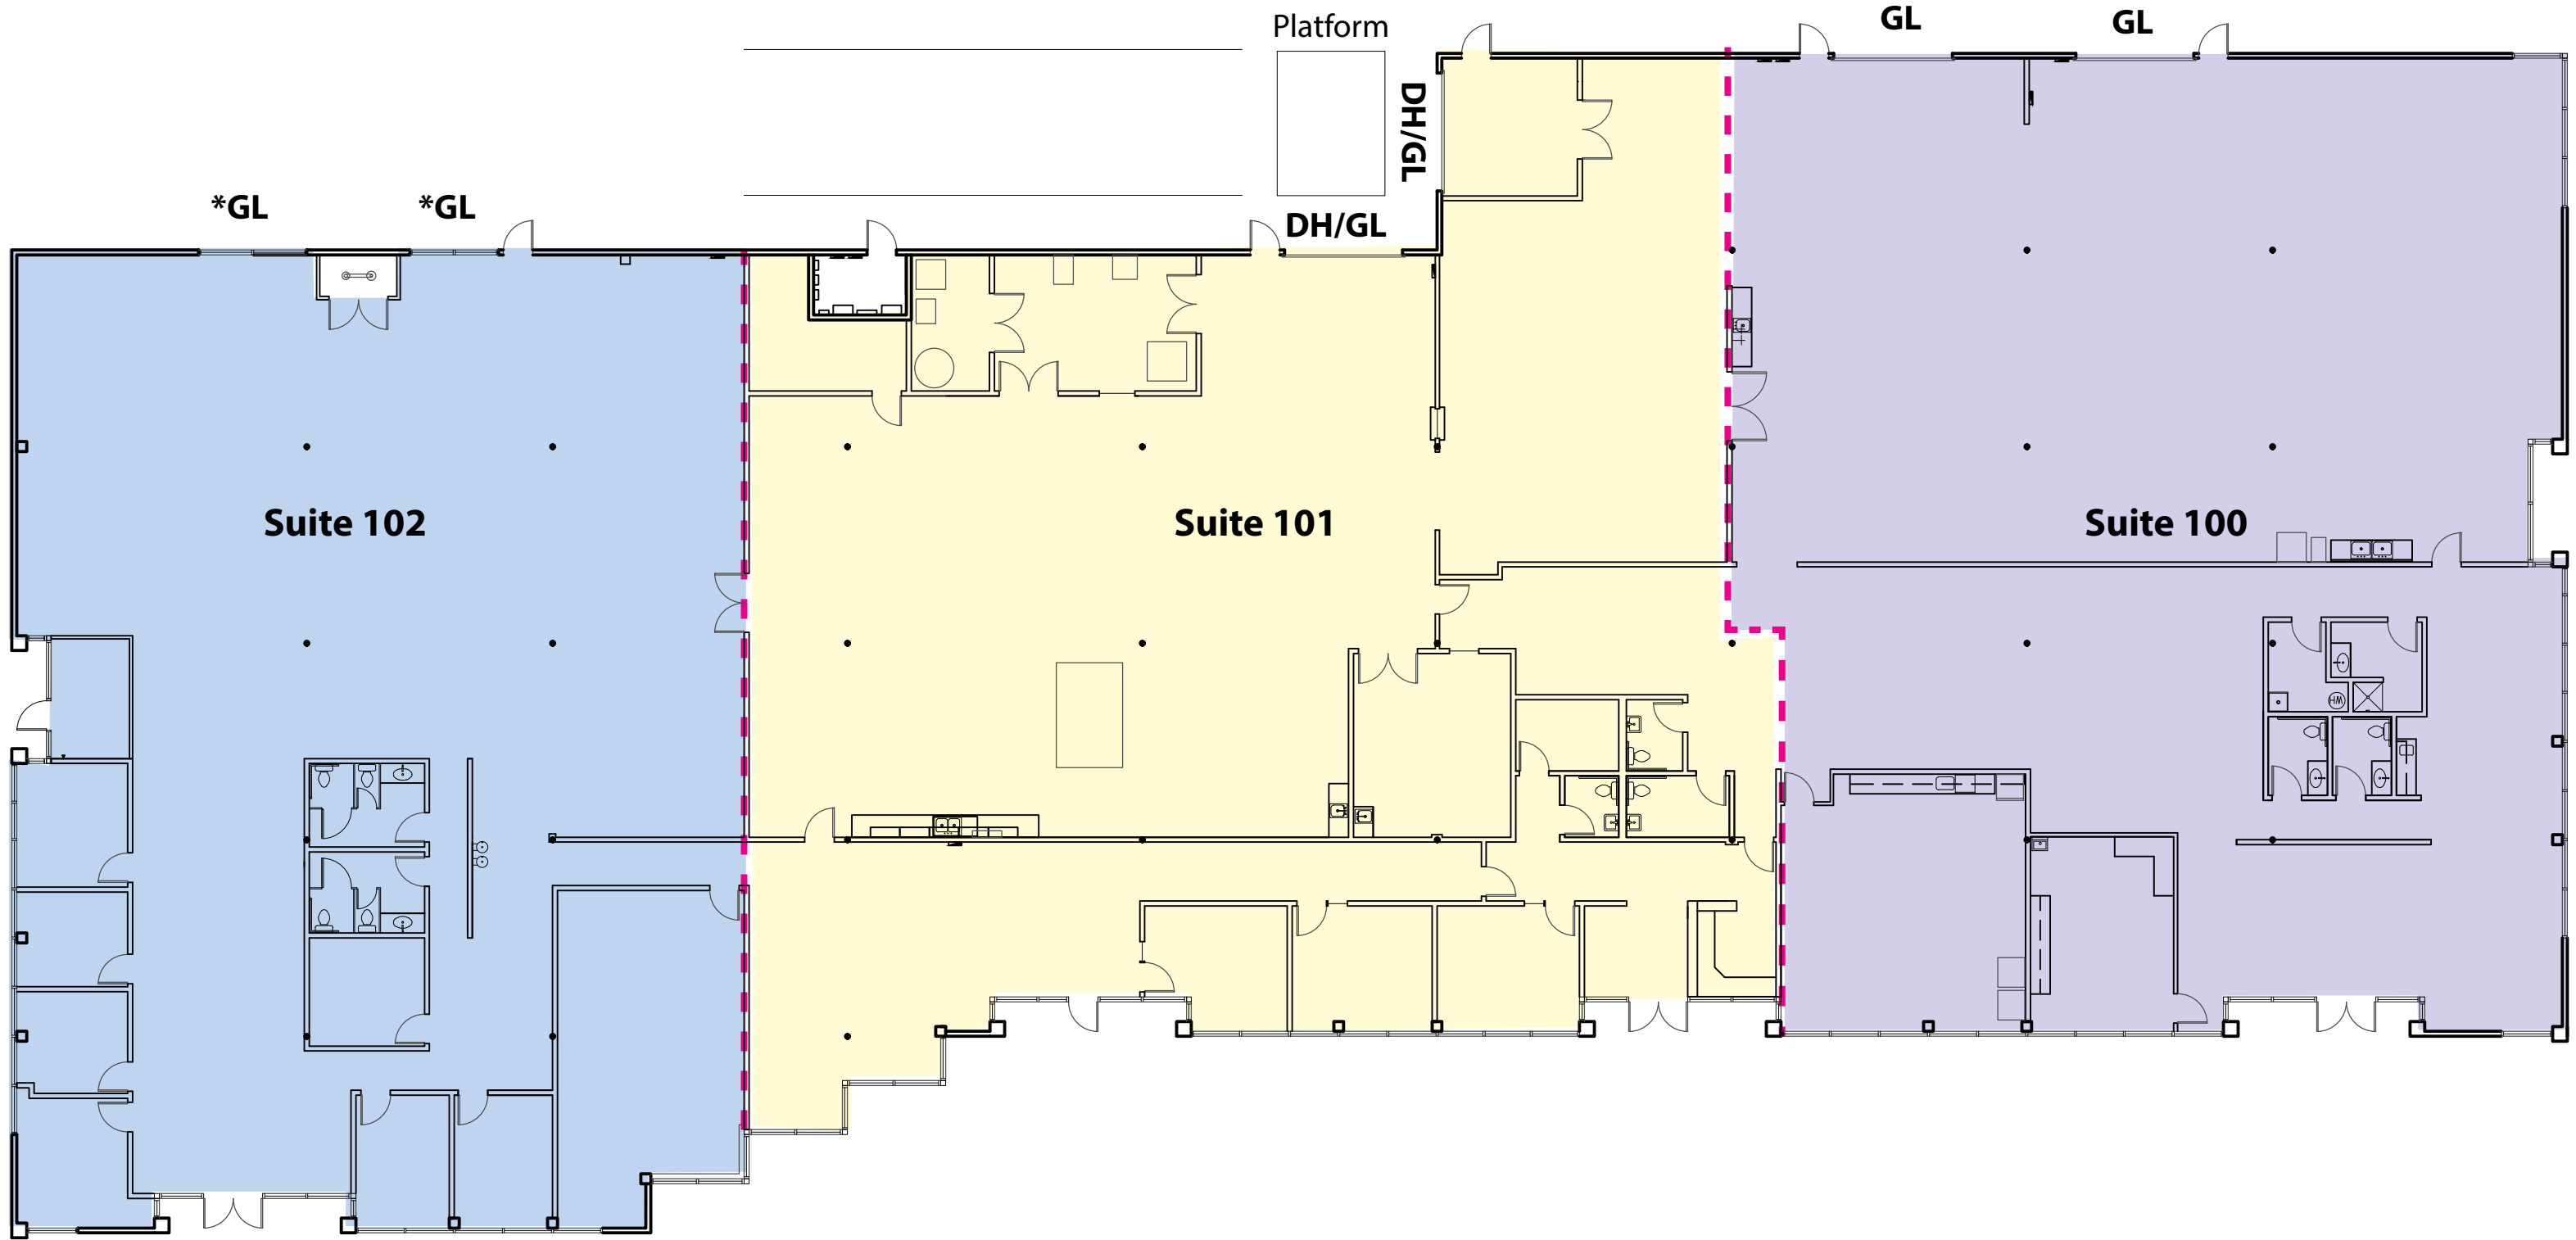

# 24,705 SF Contiguous

**RH North Creek Business Center - Building 2**  
11818 North Creek Parkway N, Bothell, WA 98011

**RH** ROSEN  
HARBOTTLE  
COMMERCIAL REAL ESTATE