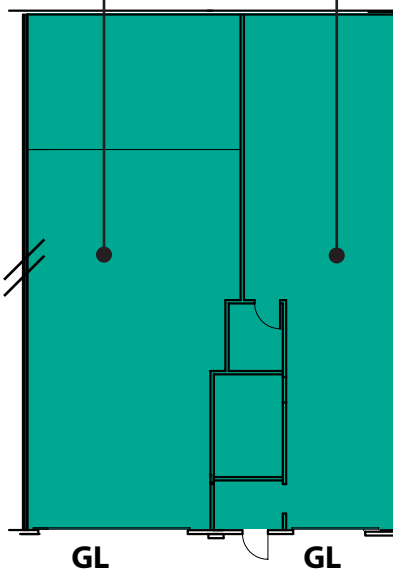

SUITE D-116
1,552 SF

SUITE D-118
1,203 SF
(170 SF Office)

SUITE D-132
8,010 SF Office

SUITE D-110
2,761 SF (652 SF Office)

 BUILDING D ~ NORTH END

 BUILDING D ~ SOUTH END