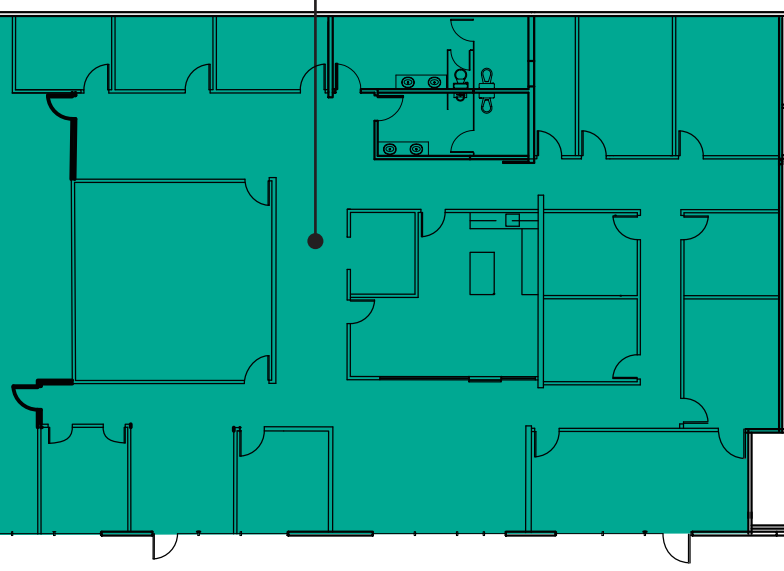

SUITE D-116
1,552 SF

SUITE D-118
1,203 SF
(170 SF Office)

SUITE D-132
8,010 SF Office

SUITE D-110
2,761 SF (652 SF Office)

 BUILDING D ~ NORTH END

 BUILDING D ~ SOUTH END