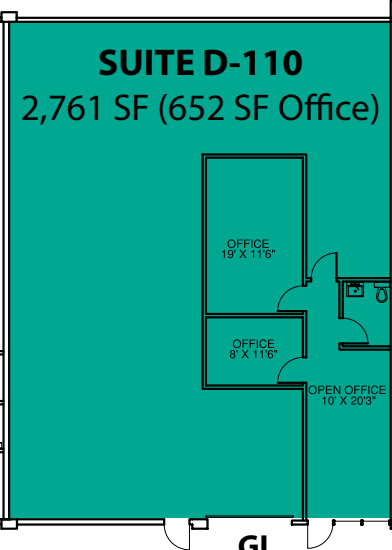

SUITE D-116
1,552 SF

SUITE D-118
1,203 SF
(170 SF Office)

SUITE D-132
8,010 SF Office

SUITE D-110
2,761 SF (652 SF Office)

 BUILDING D ~ NORTH END

 BUILDING D ~ SOUTH END