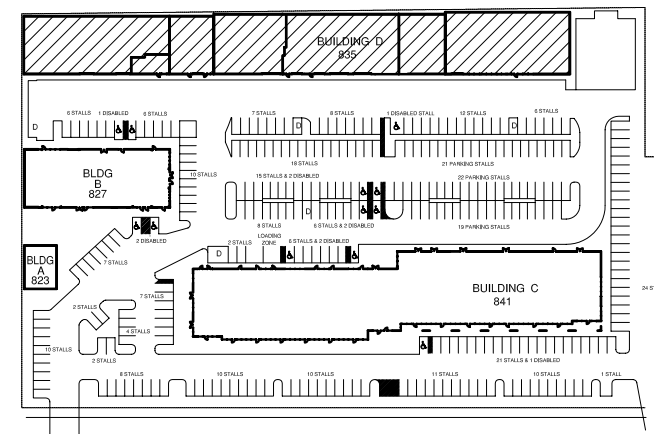

SUITE D-116
1,552 SF

SUITE D-118
1,203 SF
(170 SF Office)

SUITE D-132
8,010 SF Office

SUITE D-110
2,761 SF (652 SF Office)

 BUILDING D ~ NORTH END

 BUILDING D ~ SOUTH END