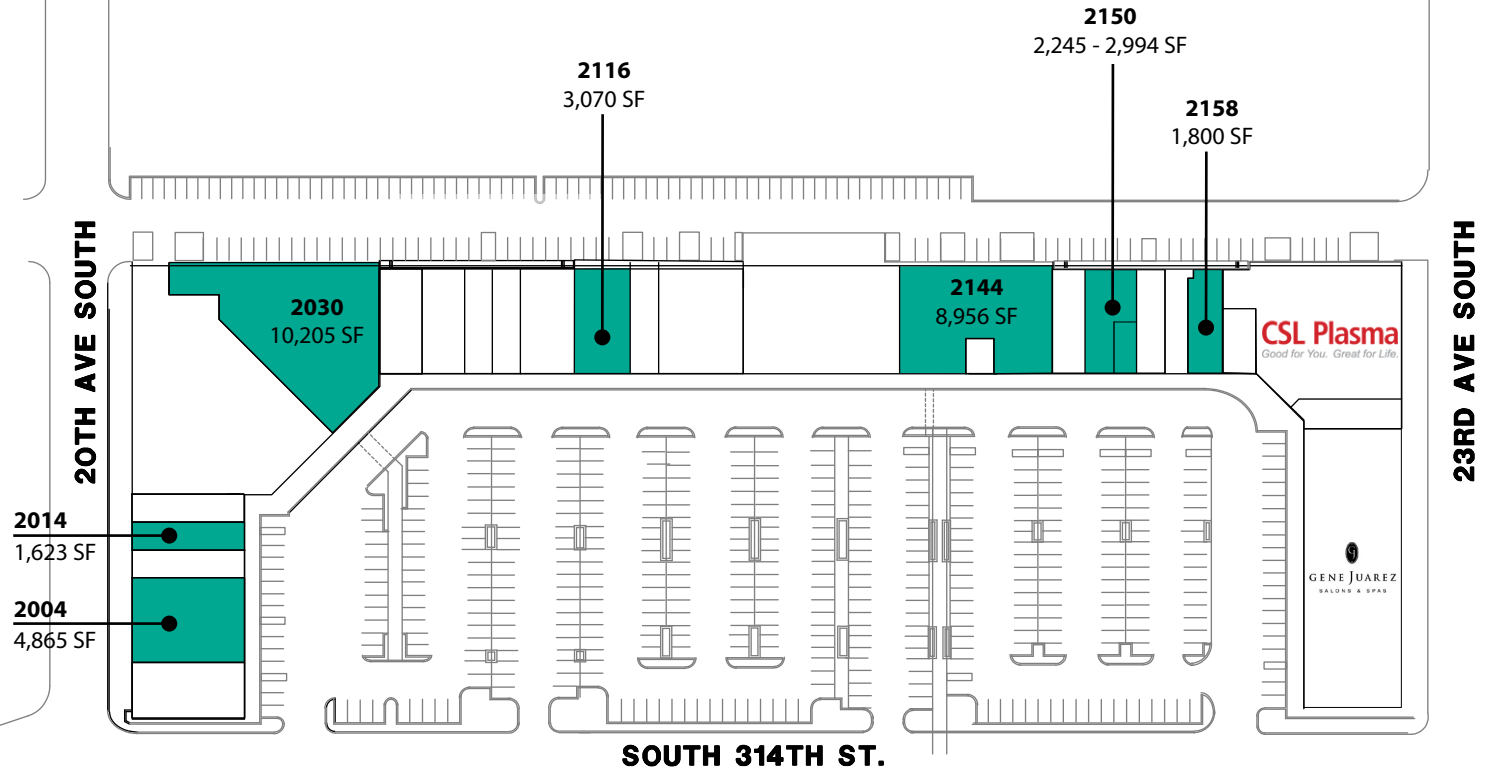

SOUTH 312TH ST.

Federal Way Performing Arts
and Events Center

Federal Way
Transit Center

HILLSIDE PLAZA SHOPPING CENTER

2000-2222 S 314th Street | Federal Way, WA 98003

ROSEN HARBOTTLE
COMMERCIAL REAL ESTATE