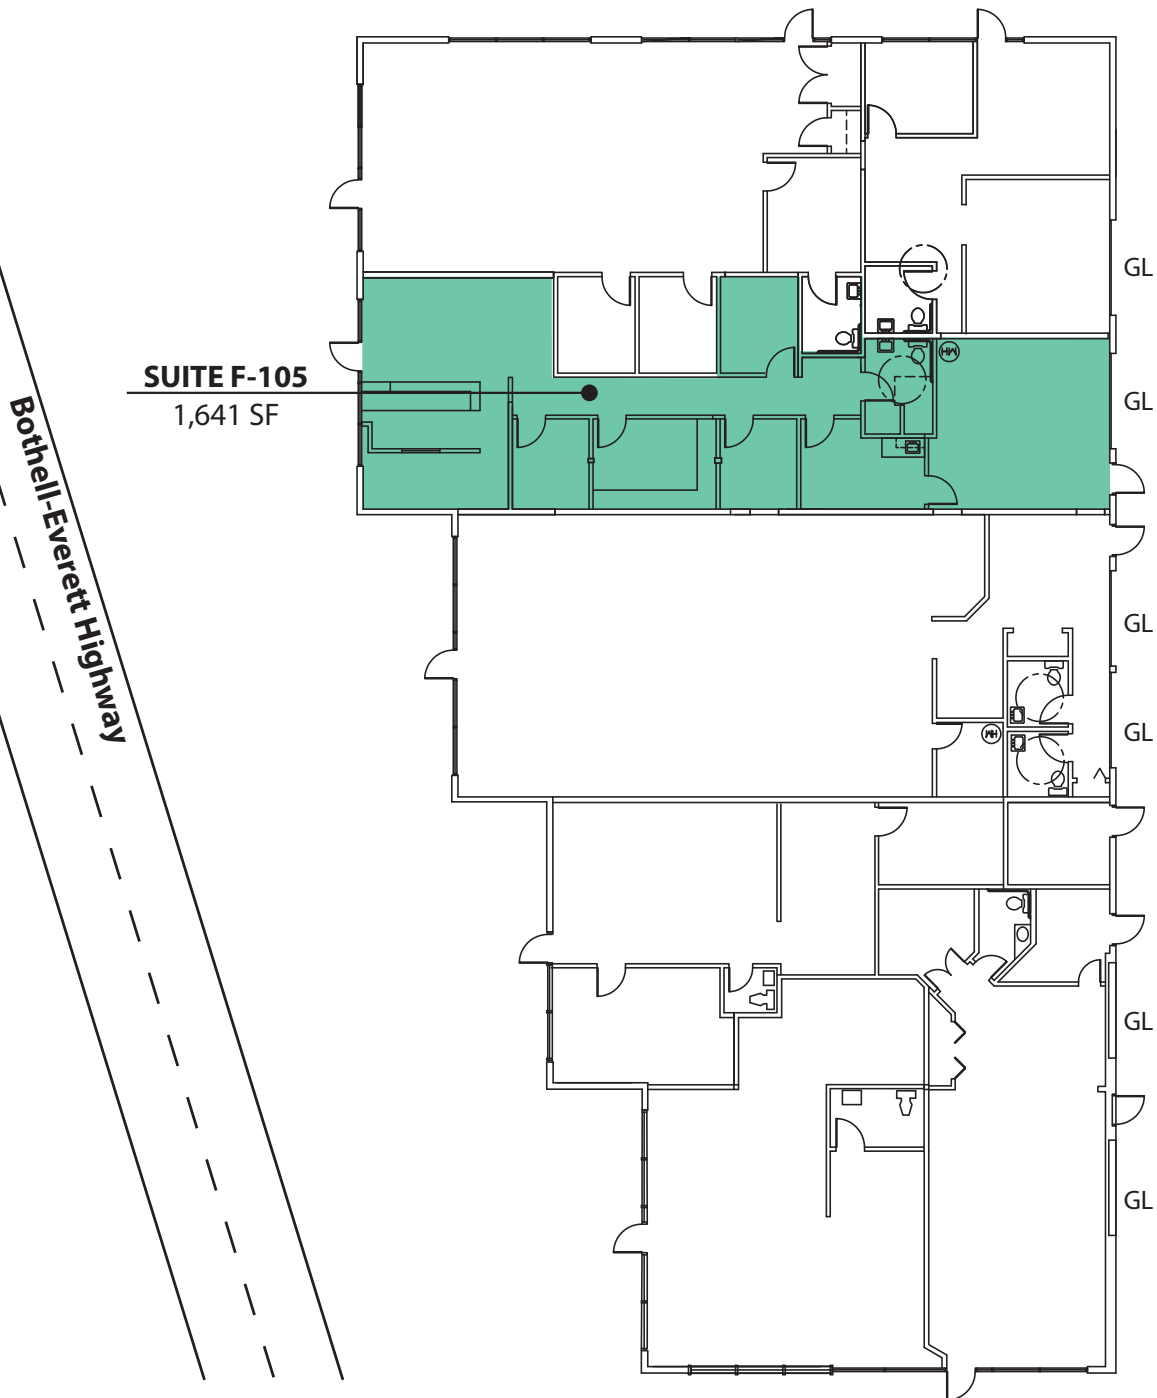

NORTHCREEK BUSINESS PARK

17901 Bothell-Everett Highway, Bothell, WA 98012

Available Space

Suite	Square Footage	Rent	Available
F-105	1,641 SF	\$21.00/SF, NNN	1/1/2019

Rosen~Harbottle Commercial Real Estate | P.O. Box 5003 Bellevue, WA 98009-5003
phone: (425) 454-3030 fax: (425) 454-6705 | www.rosenharbottle.com