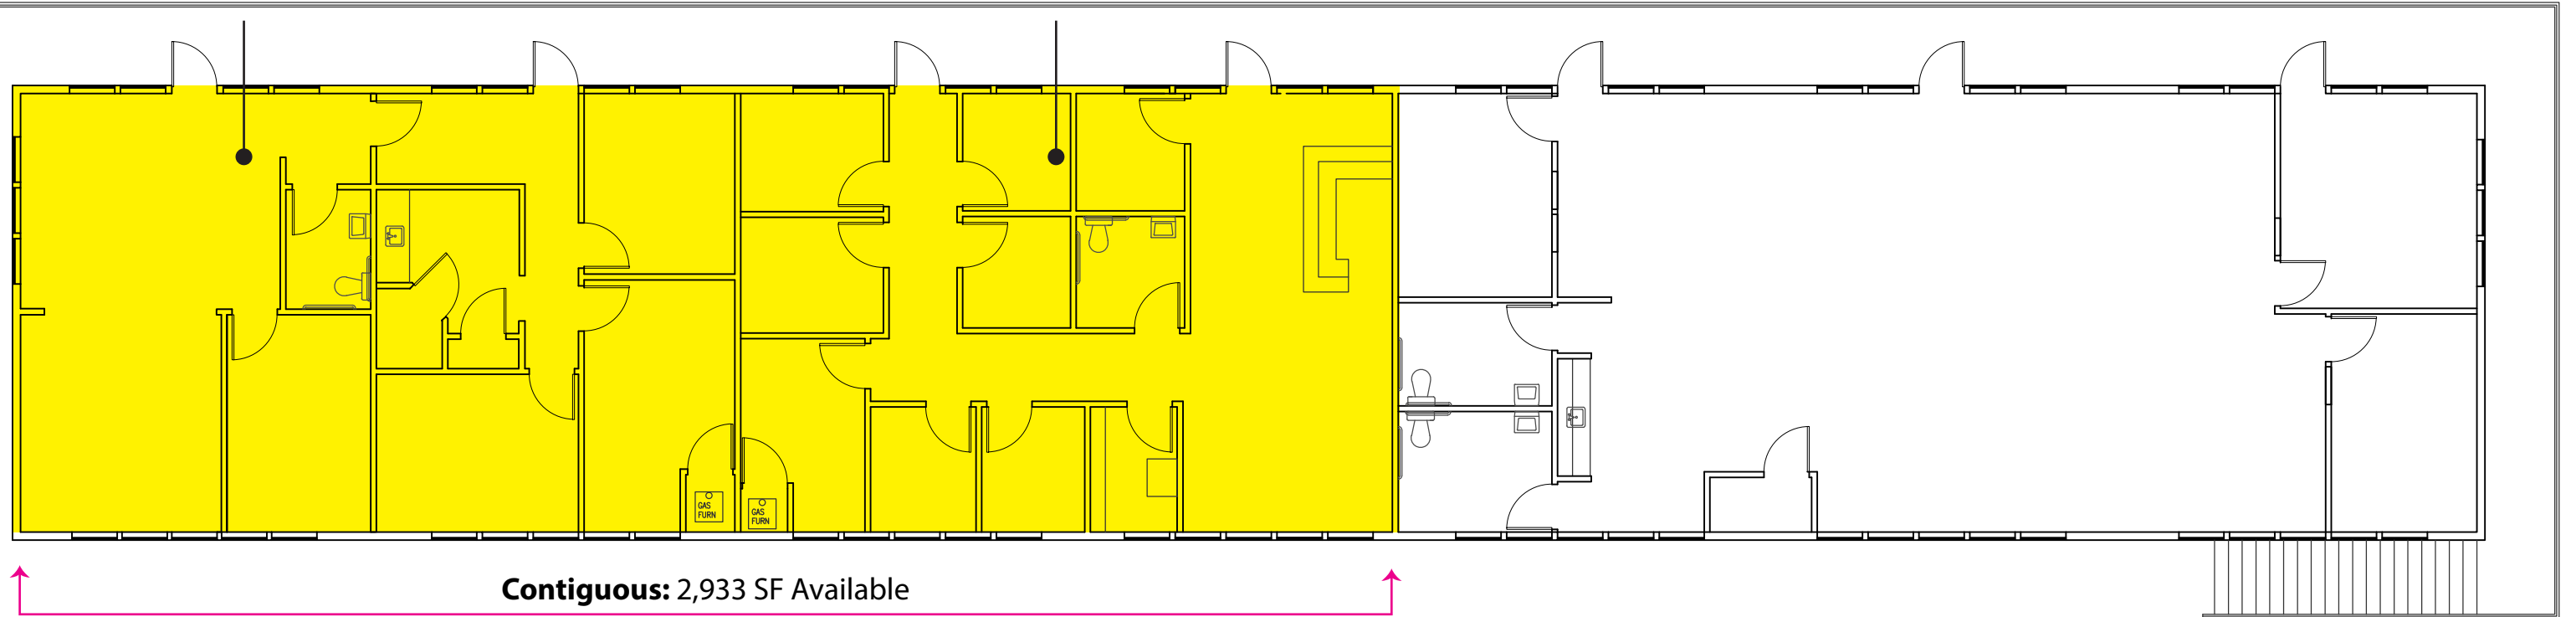

Suite A-5
1,538 SF
Available Now

Suite A-4
1,395 SF
Available Now

Gateway Pointe Business Park - Building A - 1st Floor
2601 Jahn Avenue NW | Gig Harbor, WA

RH | ROSEN
HARBOTTLE
COMMERCIAL REAL ESTATE