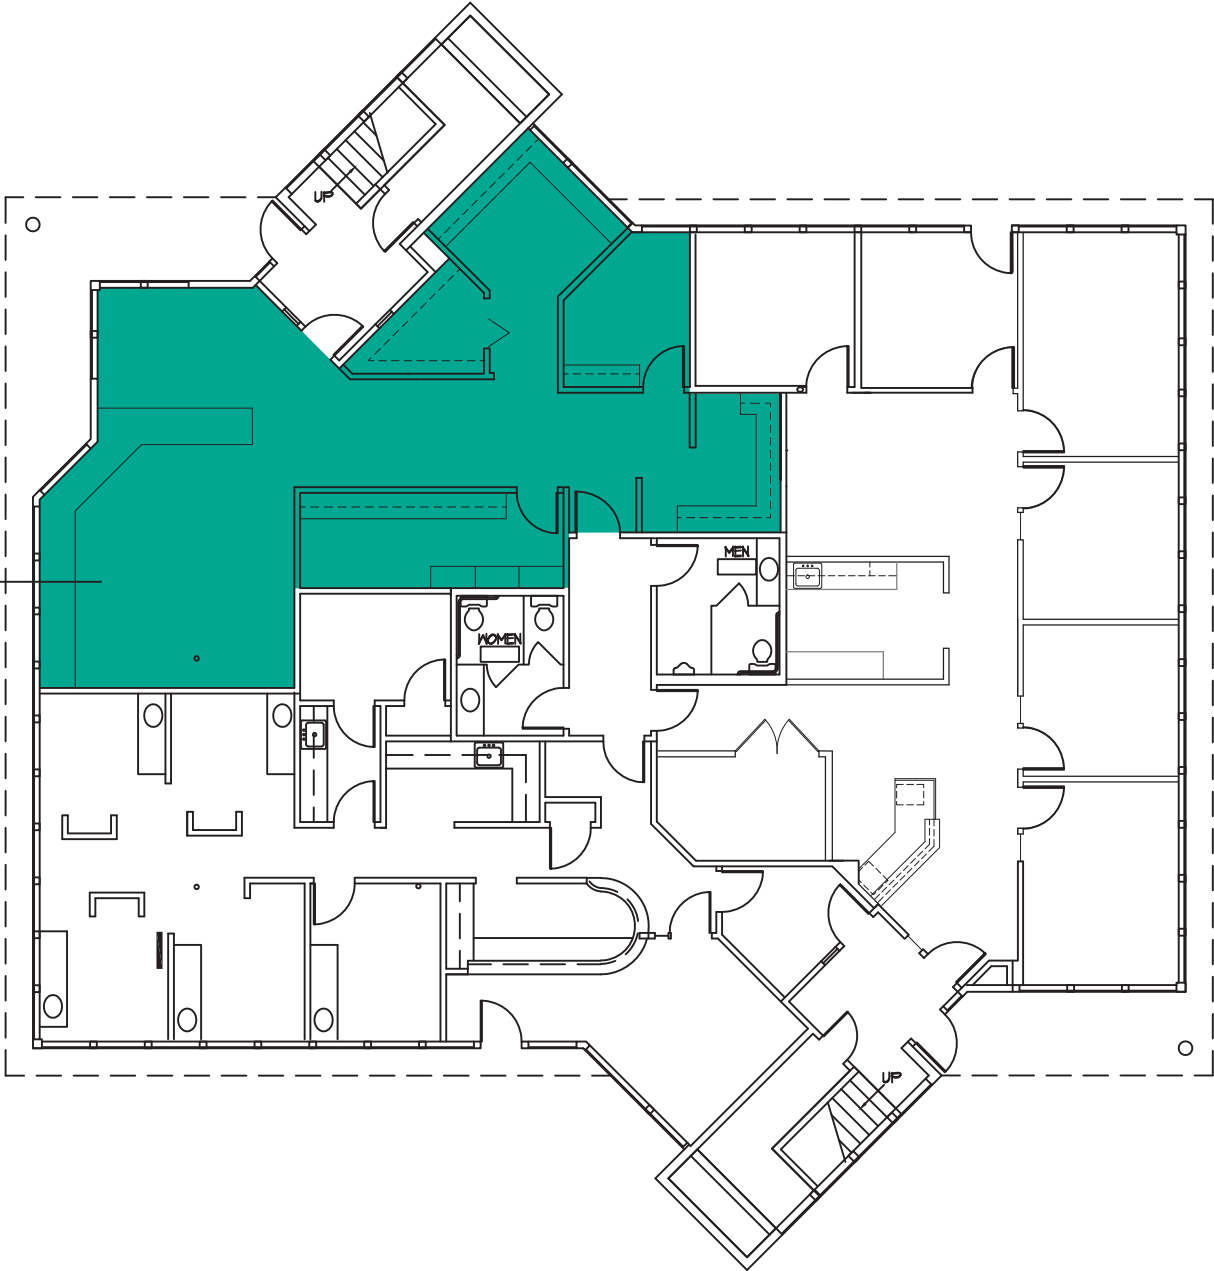

Suite D-140
1,440 SF

**MEADOW CREEK
BUILDING D - FIRST FLOOR
22526 SE 64TH PLACE
ISSAQUAH, WA**