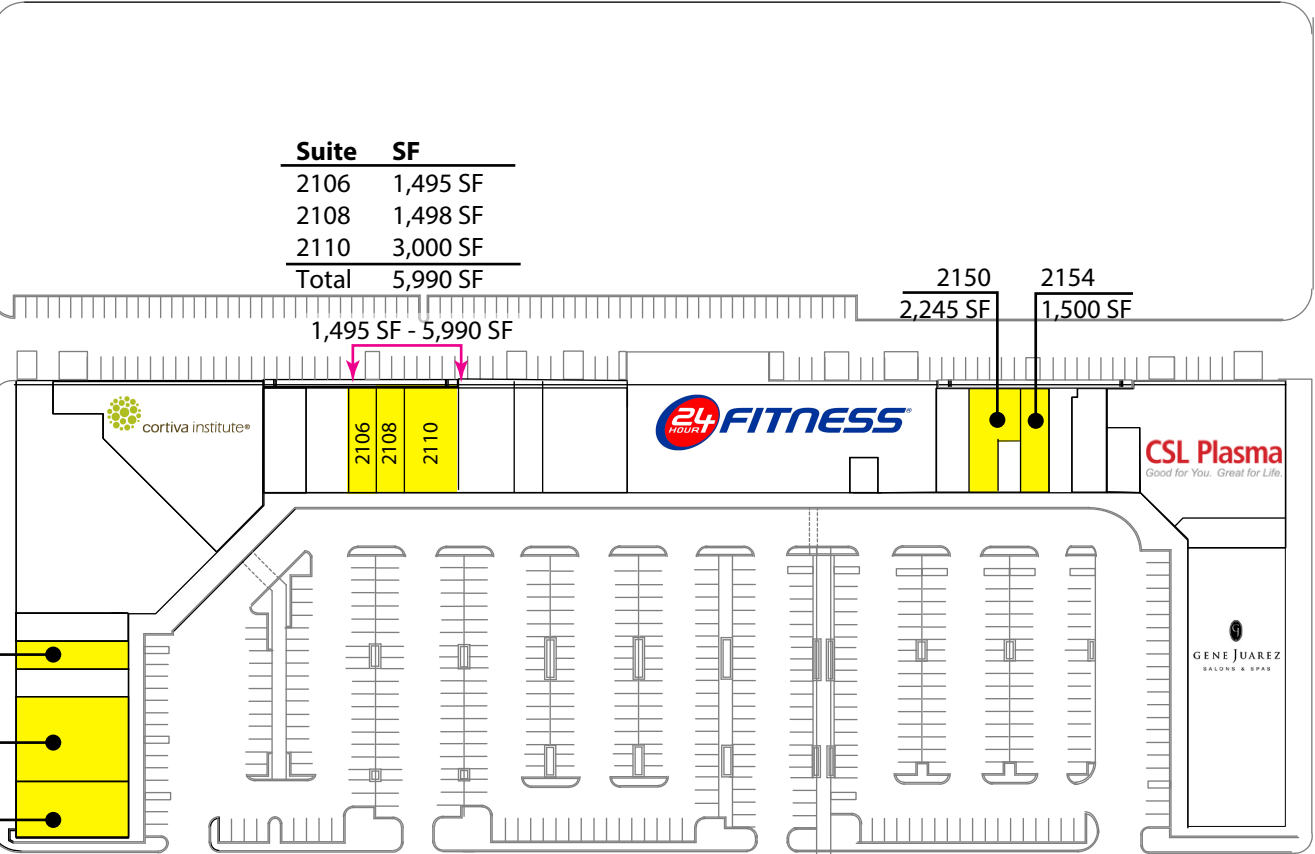

SOUTH 312TH ST.

Suite	SF
2106	1,495 SF
2108	1,498 SF
2110	3,000 SF
Total	5,990 SF

2150
2,245 SF

2154
1,500 SF

1,495 SF - 5,990 SF

20TH AVE SOUTH

23RD AVE SOUTH

Suite	SF
2000	3,238 SF
2004	4,865 SF
2004	4,865 SF
2000	3,238 SF
Total	8,103 SF

2014
1,623 SF

2004
4,865 SF

2000
3,238 SF

SOUTH 314TH ST.

SOUTH 316TH ST.

**FEDERAL WAY
TRANSIT CENTER**

HILLSIDE PLAZA SHOPPING CENTER

2000-2222 S 314th Street | Federal Way, WA 98003